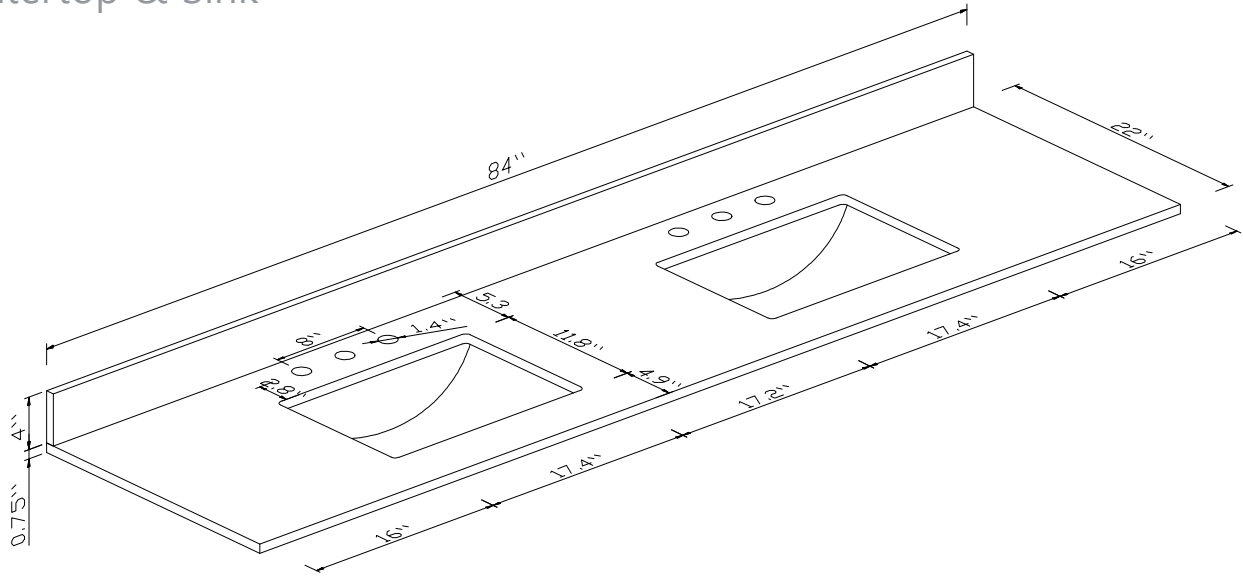

Dimensions

Front

Back

Side

Top

Features

- Solid Wood & Hardwood Construction
- 11 Soft-close Drawers
- 4 Soft-close Doors
- Adjustable leg levelers
- cUPC Undermount Basin

Dimensions:

84"x22"x34 1/4" (With Top)

83"x21 1/2"x33 1/2" (Vanity Only)

Vanity Finish:

- White (W)
- Sapphire Gray (SG)
- Heritage Blue (HB)
- Black Onyx(BO)

Countertop:

Alpine White Quartz

Certification :

Countertop & Sink

Dimensions:

Countertop: 84" x 22" x 0.75"

Rectangle undermount basin: 20.1" x 15.2" x 7.5"