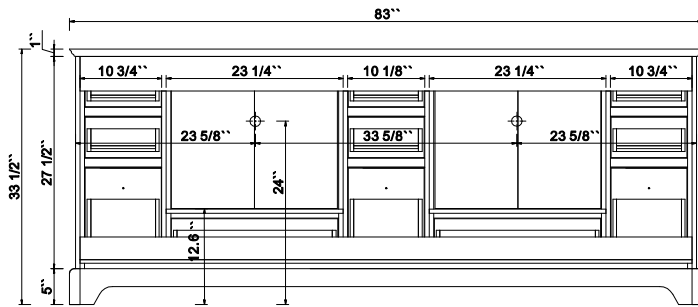

Dimensions

Front

Back

Side

Top

Features

- Solid Wood & Hardwood Construction
- 11 Soft-close Drawers
- 4 Soft-close Doors
- Adjustable leg levelers
- cUPC Undermount Basin

Dimensions:

84"x22"x34 1/4" (With Top)

83"x21 1/2"x33 1/2" (Vanity Only)

Vanity Finish:

- White (W)
- Sapphire Gray (SG)
- Heritage Blue (HB)
- Black Onyx(BO)

Countertop:

Alpine White Quartz

Certification :

Countertop & Sink

Dimensions:

Countertop: 84" x 22" x 0.75"

Rectangle undermount basin: 20.1" x 15.2" x 7.5"