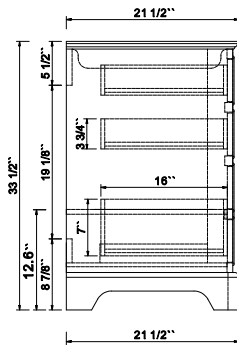

Dimensions

Front

Back

Side

Top

Features

- Solid Wood & Hardwood Construction
- 11 Soft-close Drawers
- 4 Soft-close Doors
- Adjustable leg levelers
- cUPC Undermount Basin

Dimensions:

84"x22"x34 1/4" (With Top)

83"x21 1/2"x33 1/2" (Vanity Only)

Vanity Finish:

- White (W)
- Sapphire Gray (SG)
- Heritage Blue (HB)
- Black Onyx(BO)

Countertop:

Alpine White Quartz

Certification :

Countertop & Sink

Dimensions:

Countertop: 84" x 22" x 0.75"

Rectangle undermount basin: 20.1" x 15.2" x 7.5"