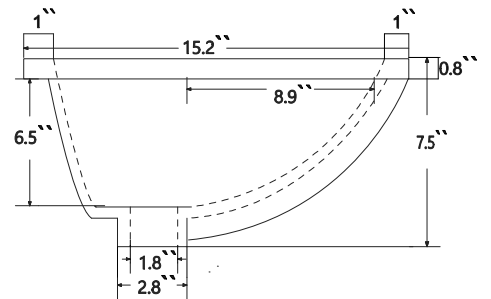

Dimensions

Front

Back

Side

Top

Features

- Solid Wood & Hardwood Construction
- 11 Soft-close Drawers
- 4 Soft-close Doors
- Adjustable leg levelers
- cUPC Undermount Basin

Dimensions:

84"x22"x34 1/4" (With Top)

83"x21 1/2"x33 1/2" (Vanity Only)

Vanity Finish:

- White (W)
- Sapphire Gray (SG)
- Heritage Blue (HB)
- Black Onyx(BO)

Countertop:

Alpine White Quartz

Certification :

Countertop & Sink

Dimensions:

Countertop: 84" x 22" x 0.75"

Rectangle undermount basin: 20.1" x 15.2" x 7.5"