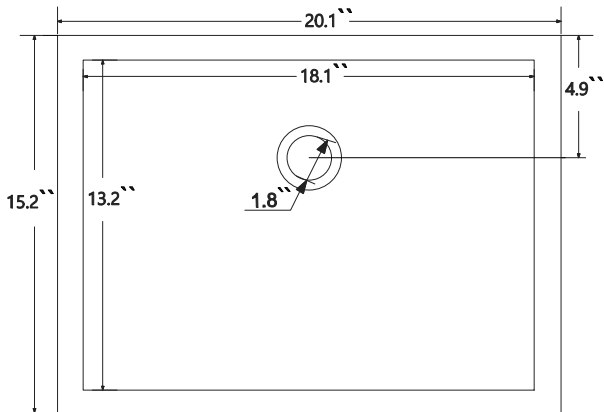

Dimensions

Front

Back

Side

Top

Features

- Solid Wood & Hardwood Construction
- 11 Soft-close Drawers
- 4 Soft-close Doors
- Adjustable leg levelers
- cUPC Undermount Basin

Dimensions:

84"x22"x34 1/4" (With Top)

83"x21 1/2"x33 1/2" (Vanity Only)

Vanity Finish:

- White (W)
- Sapphire Gray (SG)
- Heritage Blue (HB)
- Black Onyx(BO)

Countertop:

Alpine White Quartz

Certification :

Countertop & Sink

Dimensions:

Countertop: 84" x 22" x 0.75"

Rectangle undermount basin: 20.1" x 15.2" x 7.5"