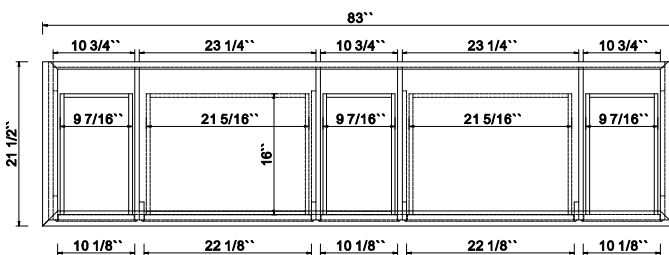

Dimensions

Front

Back

Side

Top

Features

- Solid Wood & Hardwood Construction
- 11 Soft-close Drawers
- 4 Soft-close Doors
- Adjustable leg levelers
- cUPC Undermount Basin

Dimensions:

84"x22"x34 1/4" (With Top)

83"x21 1/2"x33 1/2" (Vanity Only)

Vanity Finish:

- White (W)
- Sapphire Gray (SG)
- Heritage Blue (HB)
- Black Onyx(BO)

Countertop:

Alpine White Quartz

Certification :

Countertop & Sink

Dimensions:

Countertop: 84" x 22" x 0.75"

Rectangle undermount basin: 20.1" x 15.2" x 7.5"