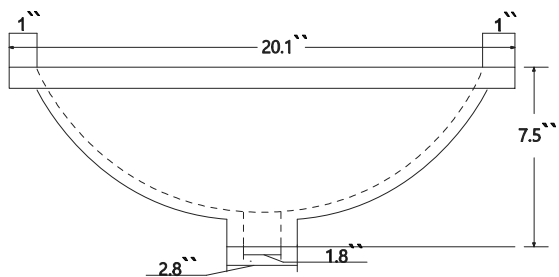

Dimensions

Front

Back

Side

Top

Features

- Solid Wood & Hardwood Construction
- 11 Soft-close Drawers
- 4 Soft-close Doors
- Adjustable leg levelers
- cUPC Undermount Basin

Dimensions:

84"x22"x34 1/4" (With Top)

83"x21 1/2"x33 1/2" (Vanity Only)

Vanity Finish:

- White (W)
- Sapphire Gray (SG)
- Heritage Blue (HB)
- Black Onyx(BO)

Countertop:

Alpine White Quartz

Certification :

Countertop & Sink

Dimensions:

Countertop: 84" x 22" x 0.75"

Rectangle undermount basin: 20.1" x 15.2" x 7.5"