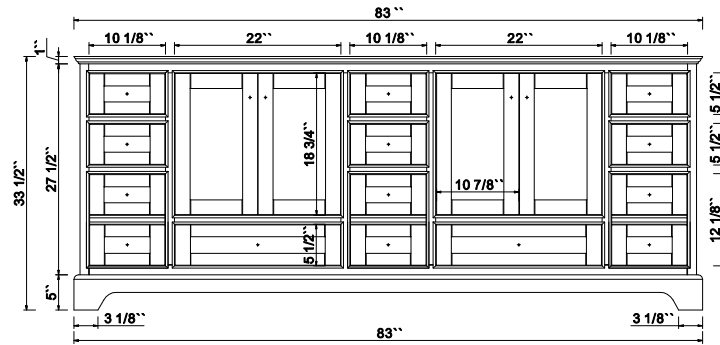

Dimensions

Front

Back

Side

Top

Features

- Solid Wood & Hardwood Construction
- 11 Soft-close Drawers
- 4 Soft-close Doors
- Adjustable leg levelers
- cUPC Undermount Basin

Dimensions:

84"x22"x34 1/4" (With Top)

83"x21 1/2"x33 1/2" (Vanity Only)

Vanity Finish:

- White (W)
- Sapphire Gray (SG)
- Heritage Blue (HB)
- Black Onyx(BO)

Countertop:

Alpine White Quartz

Certification :

Countertop & Sink

Dimensions:

Countertop: 84" x 22" x 0.75"

Rectangle undermount basin: 20.1" x 15.2" x 7.5"