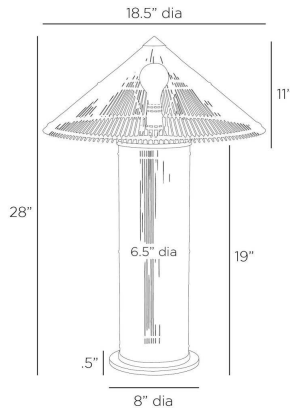

ARTERIO RS

BELIZE LAMP

PTS10
H: 28 IN, Dia: 18.50 IN
Natural, Rattan

A tapered shade of natural rattan is woven loosely to allow the play of light and shadow across any surface. Complemented by a base of rattan and bronze, the Belize's classic silhouette allows it to live with a myriad of decorative styles. Capped with a triangular bronze finial. Black cord and on/off rotary switch. Finish will vary.

APPEARANCE

Material	Rattan, Steel
Finish	Natural, English Bronze
Finish Will Vary	Yes
Top Coat/Sealant	No

DIMENSIONS

Base	H: 0.5 IN, Dia: 8.00 IN
Body	H: 19 IN, Dia: 6.50 IN
Foot Print	Dia: 8.00 IN
Shade Bottom	Dia: 18.50 IN
Shade Side	H: 11 IN

WIRING

Rating	Indoor Only
Tilt Test	10 Degrees - AU
Cord	10 FT, Back of Lamp Base, Black,
Socket	1, Type A - E26
Switch	At Socket, On/Off Rotary
Maximum Watt	60
Voltage	110-120 V

CERTIFICATIONS

Certifications	Mexico, United Arab Emirates, United Kingdom, United States, Canada, Australia
----------------	--

COMPLIANCY

UL/ETL	Yes
CB	Yes
RoHS	Yes

SHIPPING

Product Weight	8.6 lbs
Gross Weight 1	15 lbs

ADDITIONAL INFO

Shade Shape	Round
Shade Type	Other
Features	Sustainable

CONTRACT

Contract Suitable	Yes
-------------------	-----