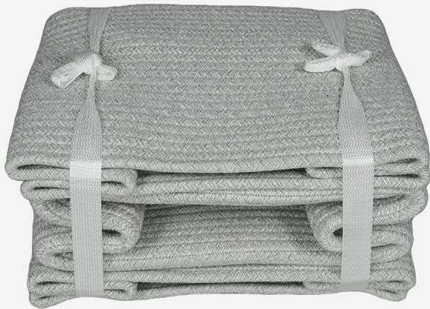

# How to reshape the basket

Basket comes as folded

Will have creases after opened

Fill it up with towels or clothes sit for 1-2days to reshape the basket

Use steamer or iron could reshape the basket immediately