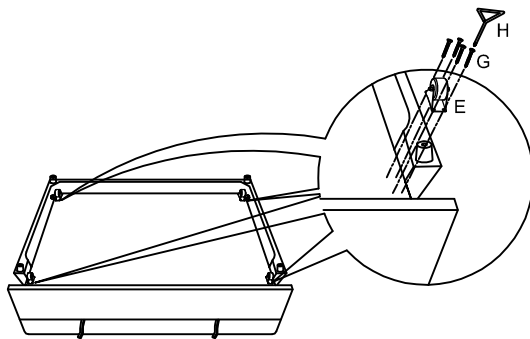

ASSEMBLY INSTRUCTIONS

A: CHAISE 1 PC	B: ARM 2 PCS	C: PILLOW 2 PCS	D: LEG 8 PCS	E: CASTER 4 PCS	F: SCREW 8 PCS ø5*40	G: SCREW 16 PCS ø4*25	H: SCREWARIVER 1 PC

Please open the zipper of sofa, take out the legs and spare parts fittings for assembly.

Step 2

Step 7