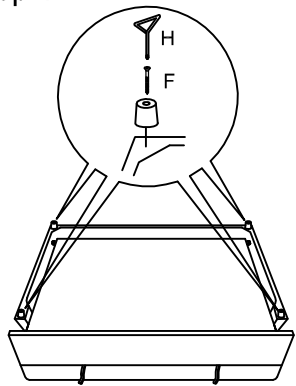

ASSEMBLY INSTRUCTIONS

A: CHAISE 1 PC	B: ARM 2 PCS	C: PILLOW 2 PCS	D: LEG 8 PCS	E: CASTER 4 PCS	F: SCREW 8 PCS ø5*40	G: SCREW 16 PCS ø4*25	H: SCREWARIVER 1 PC

Please open the zipper of sofa, take out the legs and spare parts fittings for assembly.

Step 1