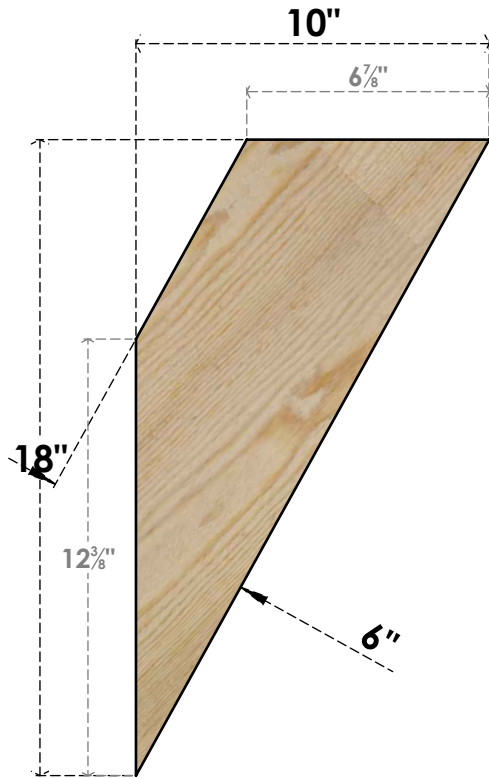

BRC06X10X18TRA00RDF

6"W X 10"D X 18"H TRADITIONAL ROUGH SAWN BRACE, DOUGLAS FIR

SIDE

FRONT

EKENA MILLWORK
2300 WEST MAIN ST.
CLARKSVILLE, TX 75426
TOLL FREE: 866-607-0453
WWW.EKENAMILLWORK.COM

NOTES

1. INSTALLATION TO BE COMPLETED IN ACCORDANCE WITH MANUFACTURER'S SPECIFICATIONS.
2. DRAWING MAY NOT BE TO SCALE
3. THIS DRAWING IS INTENDED FOR DESIGN AND PLANNING PURPOSES ONLY.
4. ALL INFORMATION CONTAINED HEREIN WAS CURRENT AT THE TIME OF DEVELOPMENT BUT MUST BE REVIEWED AND APPROVED BY THE PRODUCT MANUFACTURER TO BE CONSIDERED ACCURATE.
5. PRODUCTS ARE NOT KILN DRIED. THIS ITEM IS UNIQUE AND WILL CONTAIN THE NATURAL VARIATIONS THAT THE WOOD SPECIES OFFERS. THIS MAY RESULT IN VARIATIONS UP TO 1/4"