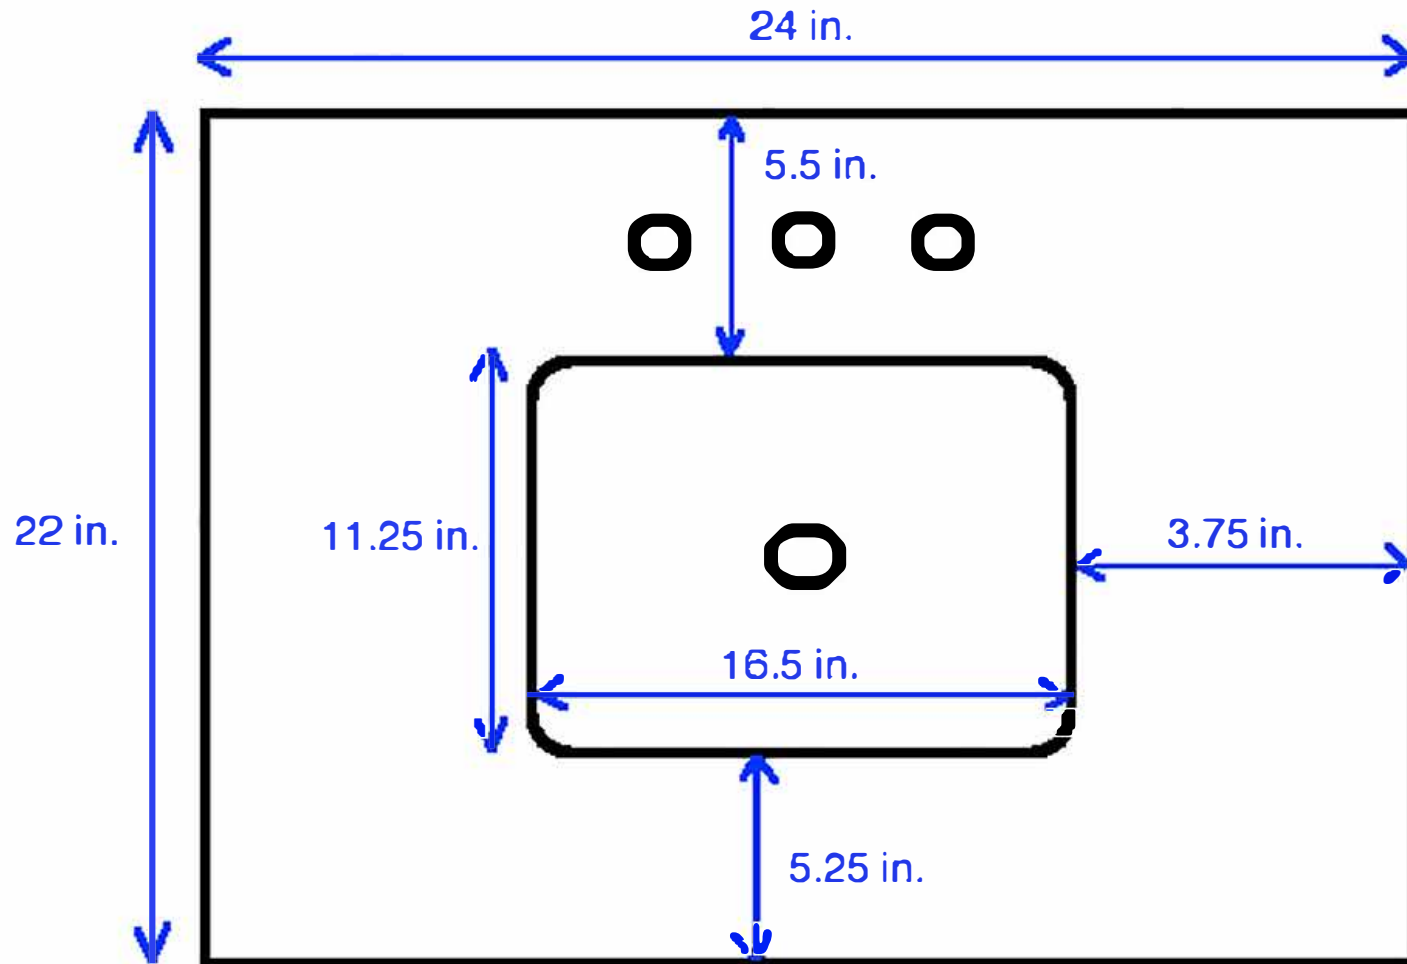

24-inch Bath Vanity Top View

All measurements are approximate and rounded to the nearest quarter inch.
Please allow for a slight margin of error.