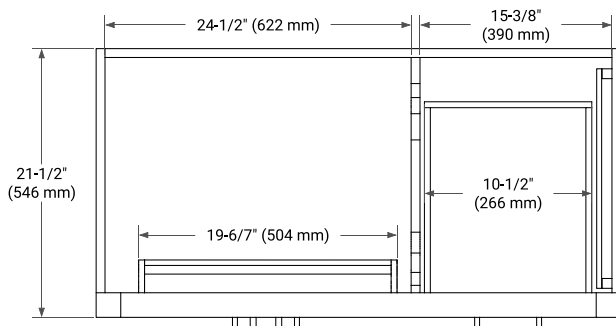

42" LEFT OFFSET CABINET

BASE CABINET DIMENSIONS

42" W x 21.5" D x 34.5" H

FEATURES

- Solid wood frame & plywood panels
- Dovetail drawers and joints
- Soft closing doors & drawers

HARDWARE FINISHES*

Brushed Nickel Satin Brass Matte Black Polished Chrome

43" LEFT RECTANGLE SINK COUNTERTOP WITH 0.75 IN. THICKNESS

OVERALL DIMENSIONS

43" W x 22" D x 0.75" H

COUNTERTOP OPTIONS

Carrara Marble

FEATURES

- Solid countertop with mitered edges & seams
- Undermount white rectangular sink
- Pre-drilled for 8" widespread faucet

INCLUDED

- Countertop
- Matching Backsplash
- Rectangle Sink

COUNTERTOP PLAN VIEW

EDGE SIDE VIEW

THREE DIMENSIONAL COUNTERTOP VIEW