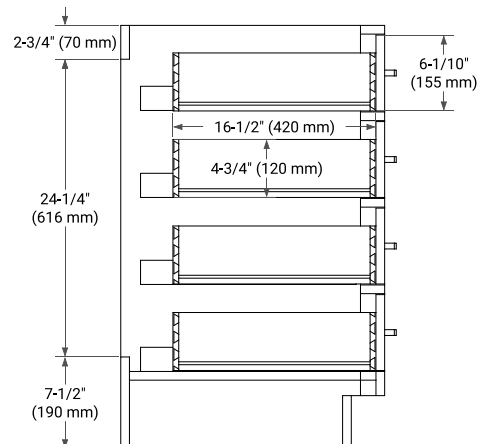

42" LEFT OFFSET CABINET

BASE CABINET DIMENSIONS

42" W x 21.5" D x 34.5" H

FEATURES

- Solid wood frame & plywood panels
- Dovetail drawers and joints
- Soft closing doors & drawers

HARDWARE FINISHES*

Brushed Nickel Satin Brass Matte Black Polished Chrome

43" LEFT RECTANGLE SINK COUNTERTOP WITH 0.75 IN. THICKNESS

OVERALL DIMENSIONS

43" W x 22" D x 0.75" H

COUNTERTOP OPTIONS

Carrara Marble

FEATURES

- Solid countertop with mitered edges & seams
- Undermount white rectangular sink
- Pre-drilled for 8" widespread faucet

INCLUDED

- Countertop
- Matching Backsplash
- Rectangle Sink

COUNTERTOP PLAN VIEW

EDGE SIDE VIEW

THREE DIMENSIONAL COUNTERTOP VIEW