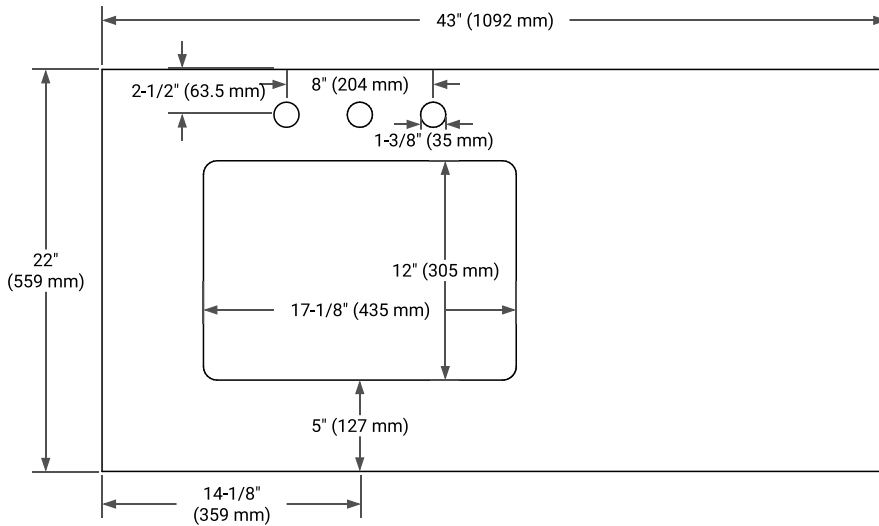

42" LEFT OFFSET CABINET

BASE CABINET DIMENSIONS

42" W x 21.5" D x 34.5" H

FEATURES

- Solid wood frame & plywood panels
- Dovetail drawers and joints
- Soft closing doors & drawers

HARDWARE FINISHES*

Brushed Nickel Satin Brass Matte Black Polished Chrome

43" LEFT RECTANGLE SINK COUNTERTOP WITH 0.75 IN. THICKNESS

OVERALL DIMENSIONS

43" W x 22" D x 0.75" H

COUNTERTOP OPTIONS

Carrara Marble

FEATURES

- Solid countertop with mitered edges & seams
- Undermount white rectangular sink
- Pre-drilled for 8" widespread faucet

INCLUDED

- Countertop
- Matching Backsplash
- Rectangle Sink

COUNTERTOP PLAN VIEW

EDGE SIDE VIEW

THREE DIMENSIONAL COUNTERTOP VIEW