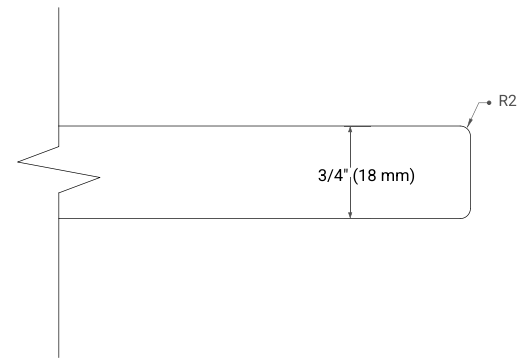

42" LEFT OFFSET CABINET

BASE CABINET DIMENSIONS

42" W x 21.5" D x 34.5" H

FEATURES

- Solid wood frame & plywood panels
- Dovetail drawers and joints
- Soft closing doors & drawers

HARDWARE FINISHES*

Brushed Nickel Satin Brass Matte Black Polished Chrome

43" LEFT RECTANGLE SINK COUNTERTOP WITH 0.75 IN. THICKNESS

OVERALL DIMENSIONS

43" W x 22" D x 0.75" H

COUNTERTOP OPTIONS

Carrara Marble

FEATURES

- Solid countertop with mitered edges & seams
- Undermount white rectangular sink
- Pre-drilled for 8" widespread faucet

INCLUDED

- Countertop
- Matching Backsplash
- Rectangle Sink

COUNTERTOP PLAN VIEW

EDGE SIDE VIEW

THREE DIMENSIONAL COUNTERTOP VIEW