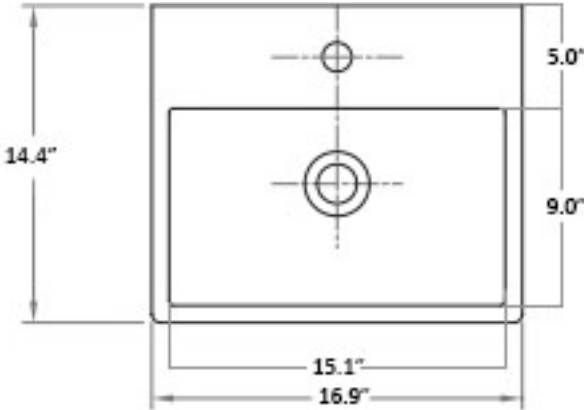

<b>Collection  </b> Quattro	<b>Model  </b> Quattro 40	Dimensions Metric <i>1 inch = 2.54 cm</i> <i>1 inch = 25.4 mm</i>	 1051 Lea Drive - Collegeville, PA 19426 Tel. 215 513 9400 - Fax 610 831 0215 <a href="http://www.ws bathcollections.com">www.ws bathcollections.com</a> - <a href="mailto:info@ws bathcollections.com">info@ws bathcollections.com</a>
--------------------------------	------------------------------	---	---

\* WS Bath Collections reserves the right to revise dimensions or information on this sheet without notice

<b>Collection  </b> Quattro	<b>Model  </b> Quattro 40	Dimensions Metric <i>1 inch = 2.54 cm</i> <i>1 inch = 25.4 mm</i>	 1051 Lea Drive - Collegeville, PA 19426 Tel. 215 513 9400 - Fax 610 831 0215 <a href="http://www.ws bathcollections.com">www.ws bathcollections.com</a> - <a href="mailto:info@ws bathcollections.com">info@ws bathcollections.com</a>
--------------------------------	------------------------------	---	---