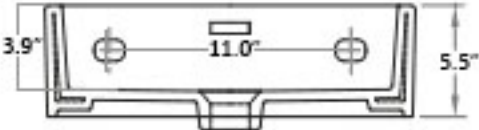

## SKU# | Options:

- Quattro 40.nn WG | Glossy White
- Quattro 40.nn BM | Matte Black
- Quattro 40.nn BG | Glossy Black

“.nn” refers to the number of faucets/dispenser holes

- Ex. Quattro 40.03 WG | Glossy White, Three Faucet Holes

<b>Collection  </b> Quattro	<b>Model  </b> Quattro 40	Dimensions Metric <i>1 inch = 2.54 cm</i> <i>1 inch = 25.4 mm</i>	 1051 Lea Drive - Collegeville, PA 19426 Tel. 215 513 9400 - Fax 610 831 0215 <a href="http://www.ws bathcollections.com">www.ws bathcollections.com</a> - <a href="mailto:info@ws bathcollections.com">info@ws bathcollections.com</a>
--------------------------------	------------------------------	---	---

\* WS Bath Collections reserves the right to revise dimensions or information on this sheet without notice

<b>Collection  </b> Quattro	<b>Model  </b> Quattro 40	Dimensions Metric <i>1 inch = 2.54 cm</i> <i>1 inch = 25.4 mm</i>	 1051 Lea Drive - Collegeville, PA 19426 Tel. 215 513 9400 - Fax 610 831 0215 <a href="http://www.ws bathcollections.com">www.ws bathcollections.com</a> - <a href="mailto:info@ws bathcollections.com">info@ws bathcollections.com</a>
--------------------------------	------------------------------	---	---