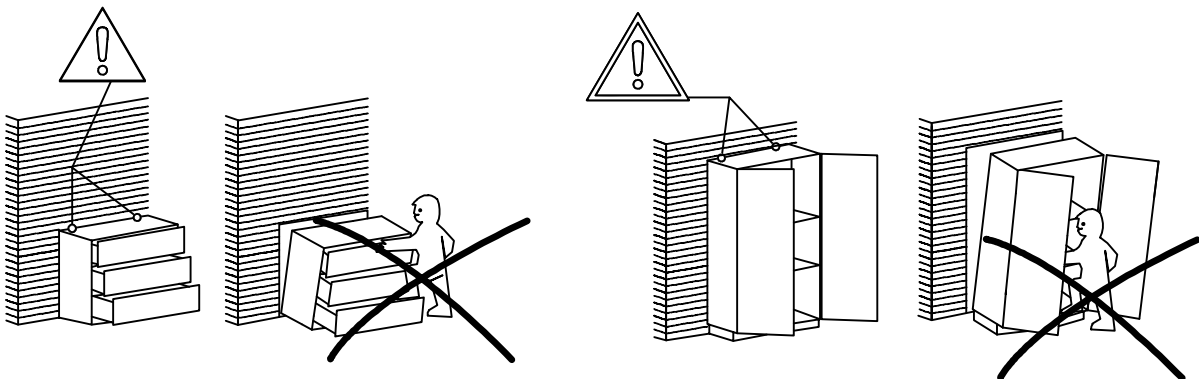

IMPROVE EFFICIENCY!

• Try to find a partner to install with you, which can speed up the installation efficiency and shorten the time.

IMPORTANT!

• It is important that any product which is assembled using any kind of screw is re-tightened 2 weeks after assembly, and once every 3 months -in order to assure stability through-out the lifespan of the product.

• Do not use an electric screwdriver, and do not use too much force when installing, because the board is easy to break.

ANTI-TOPPLE WARNING!

Overtumed furniture can cause serious or fatal crush injuries. to prevent tipping over, be sure to use the wall attachment, if not included with this product. please purchase the wall attachment that fit your wall. if unsure, seek professional advice. please read and follow each step of the instructions carefully.