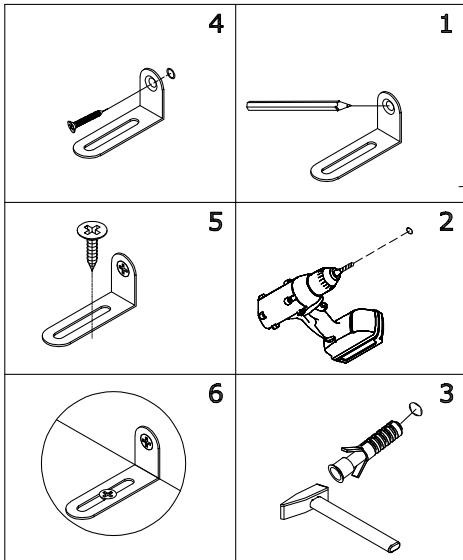

∅ 8*30

11

D x 12	E x 2	F x 6
 Ø 3.5*14	 Ø 10*150	 Ø 35

12

D x 8	E x 2	F x 4
 Ø 3.5*14	 Ø 10*150	 Ø 35

13

D x 40

Ø 3.5*14

14

H x 1

763mm

11/13

15

J x 18

16

I x 2

12/13

17

Adjust & Align Door Hinges

Up & Down Adjustment

Left & Right Adjustment

Forward & Back Adjustment

WARRANTY

WARRANTY CLAIMS