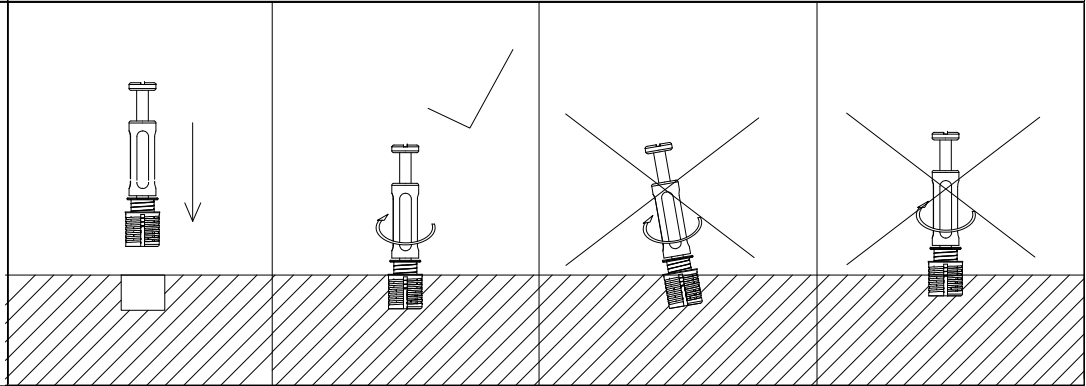

• Do not use an electric screwdriver, and do not use too much force when installing, because the board is easy to break.

ANTI-TOPPLE WARNING!

Overtumed furniture can cause serious or fatal crush injuries. to prevent tipping over, be sure to use the wall attachment, if not included with this product. please purchase the wall attachment that fit your wall. if unsure, seek professional advice. please read and follow each step of the instructions carefully.

Please prepare the following tools

When installing, please carefully confirm whether each screw corresponds to the manual, accessories with similar shapes can be distinguished by size

A x 58

∅6*34

B x 58

∅15*10