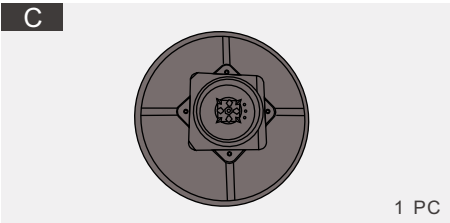

MANUAL INSTRUCTION

Swivel Chair with Half Moon Ottoman

ATTENTION

1. Please check the parts list and hardware list carefully to make sure you've received all parts.
2. If there are any missing parts, please contact us with-the missing part and the missing part number, we'll resend them to you ASAP.
3. If there are any damaged parts, please contact us with clear picture or clear video, we'll offer you the best solution after confirming it.

PARTS

I HARDWARE

1 M6*20mm

4 PCS

2 M6

1 PC

3

1 PC