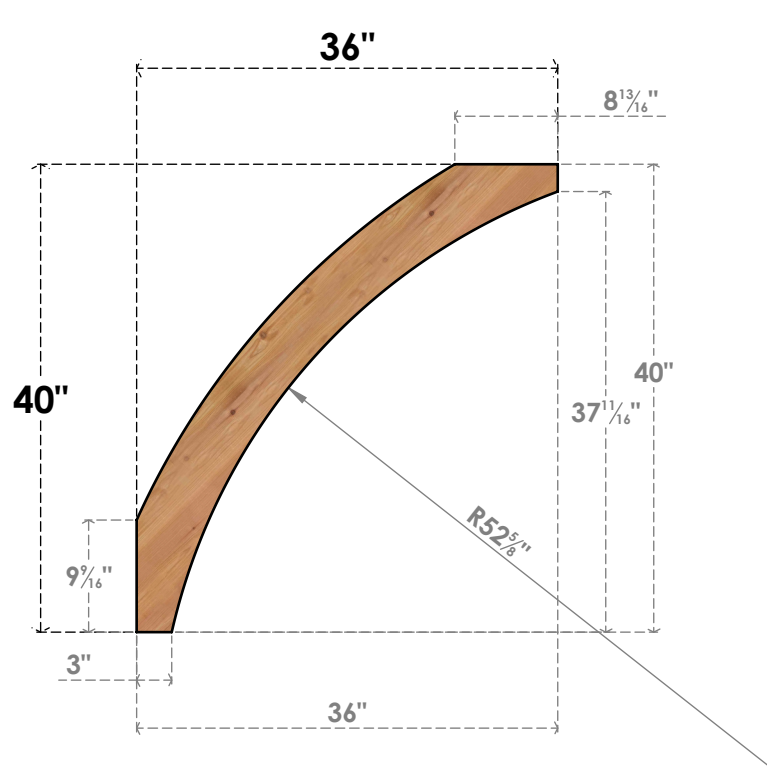

BRC04X36X40THR00SWR

3 1/2"W X 36"D X 40"H THORTON SMOOTH BRACE, WESTERN RED CEDAR

SIDE

FRONT

EKENA MILLWORK
 2300 WEST MAIN ST.
 CLARKSVILLE, TX 75426
 TOLL FREE: 866-607-0453
 WWW.EKENAMILLWORK.COM

NOTES

1. INSTALLATION TO BE COMPLETED IN ACCORDANCE WITH MANUFACTURER'S SPECIFICATIONS.
2. DRAWING MAY NOT BE TO SCALE
3. THIS DRAWING IS INTENDED FOR DESIGN AND PLANNING PURPOSES ONLY.
4. ALL INFORMATION CONTAINED HEREIN WAS CURRENT AT THE TIME OF DEVELOPMENT BUT MUST BE REVIEWED AND APPROVED BY THE PRODUCT MANUFACTURER TO BE CONSIDERED ACCURATE.
5. PRODUCTS ARE NOT KILN DRIED. THIS ITEM IS UNIQUE AND WILL CONTAIN THE NATURAL VARIATIONS THAT THE WOOD SPECIES OFFERS. THIS MAY RESULT IN VARIATIONS UP TO 1/4"