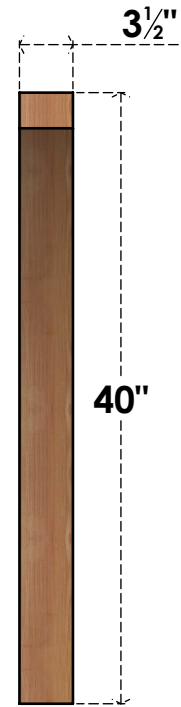

BRC04X36X40THR00SWR

3 1/2"W X 36"D X 40"H THORTON SMOOTH BRACE, WESTERN RED CEDAR

SIDE

FRONT

EKENA MILLWORK
 2300 WEST MAIN ST.
 CLARKSVILLE, TX 75426
 TOLL FREE: 866-607-0453
 WWW.EKENAMILLWORK.COM

NOTES

1. INSTALLATION TO BE COMPLETED IN ACCORDANCE WITH MANUFACTURER'S SPECIFICATIONS.
2. DRAWING MAY NOT BE TO SCALE
3. THIS DRAWING IS INTENDED FOR DESIGN AND PLANNING PURPOSES ONLY.
4. ALL INFORMATION CONTAINED HEREIN WAS CURRENT AT THE TIME OF DEVELOPMENT BUT MUST BE REVIEWED AND APPROVED BY THE PRODUCT MANUFACTURER TO BE CONSIDERED ACCURATE.
5. PRODUCTS ARE NOT KILN DRIED. THIS ITEM IS UNIQUE AND WILL CONTAIN THE NATURAL VARIATIONS THAT THE WOOD SPECIES OFFERS. THIS MAY RESULT IN VARIATIONS UP TO 1/4"