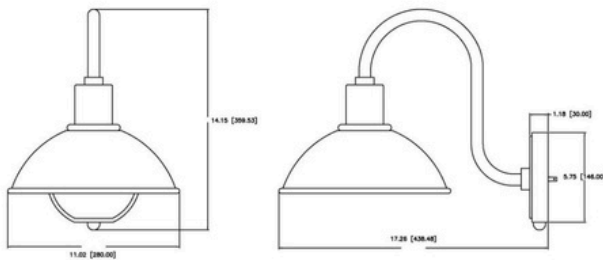

3069-MBCB

Bolding

Fixture Attributes

- Category:** Outdoor Wall Sconce
- Finish:** Textured Black / Lacquered Brass
- Body:** Steel+Aluminum
- Shade Finish:** Textured Black
- Overall Size:** 11"x17.26"x14.15"
- Rod/Chain Length:** N/A
- Max. Height from Ceiling:** N/A
- Min. Height from Ceiling:** N/A
- Weight of fixture:** 3.75 LBS
- Certifications/Qualifications:** UL / cUL
- Smart SkyPlug Compatible:** N/A
- Warranty:** www.skyplug.com/warranty

Available Finishes

Black/Lacquered Brass

Light Source

- Lamp:** Not Included
- Lamp Type:** A19
- Incandescent or LED:**
- Number of bulbs:** 1
- Max Wattage/Range:** 60W
- Voltage:** 120
- Socket Type:** E26 MED BASE

Project: _____
Company: _____
Location: _____
Approved: _____
Notes:

Mounting / Installations

- Lead Wire Length:** 6"
- Wire Type:** 1015 105°C
- Location Rating:** Wet
- Luminaire Support:** Max. 50 lbs
- SkyPlug:** SPU-3L
- SkyOutlet:** SR-3L