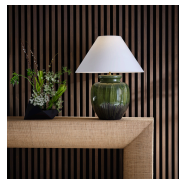

WILDWOOD CHELSEA HOUSE

61322 • Yamato Table Lamp - Short

25.25h x 12w x 12d
Ceramic/Porcelain
Shiga/Brown/Green

The Yamato Table Lamp - short, part of the Shiga collection, is hand turned and uniquely finished in one of six ancient kilns in Japan. The elements from the soil of Shiga create this unique artful lamp completed with cloth wiring and topped with a refined rolled-edge linen shade. Made in Japan.