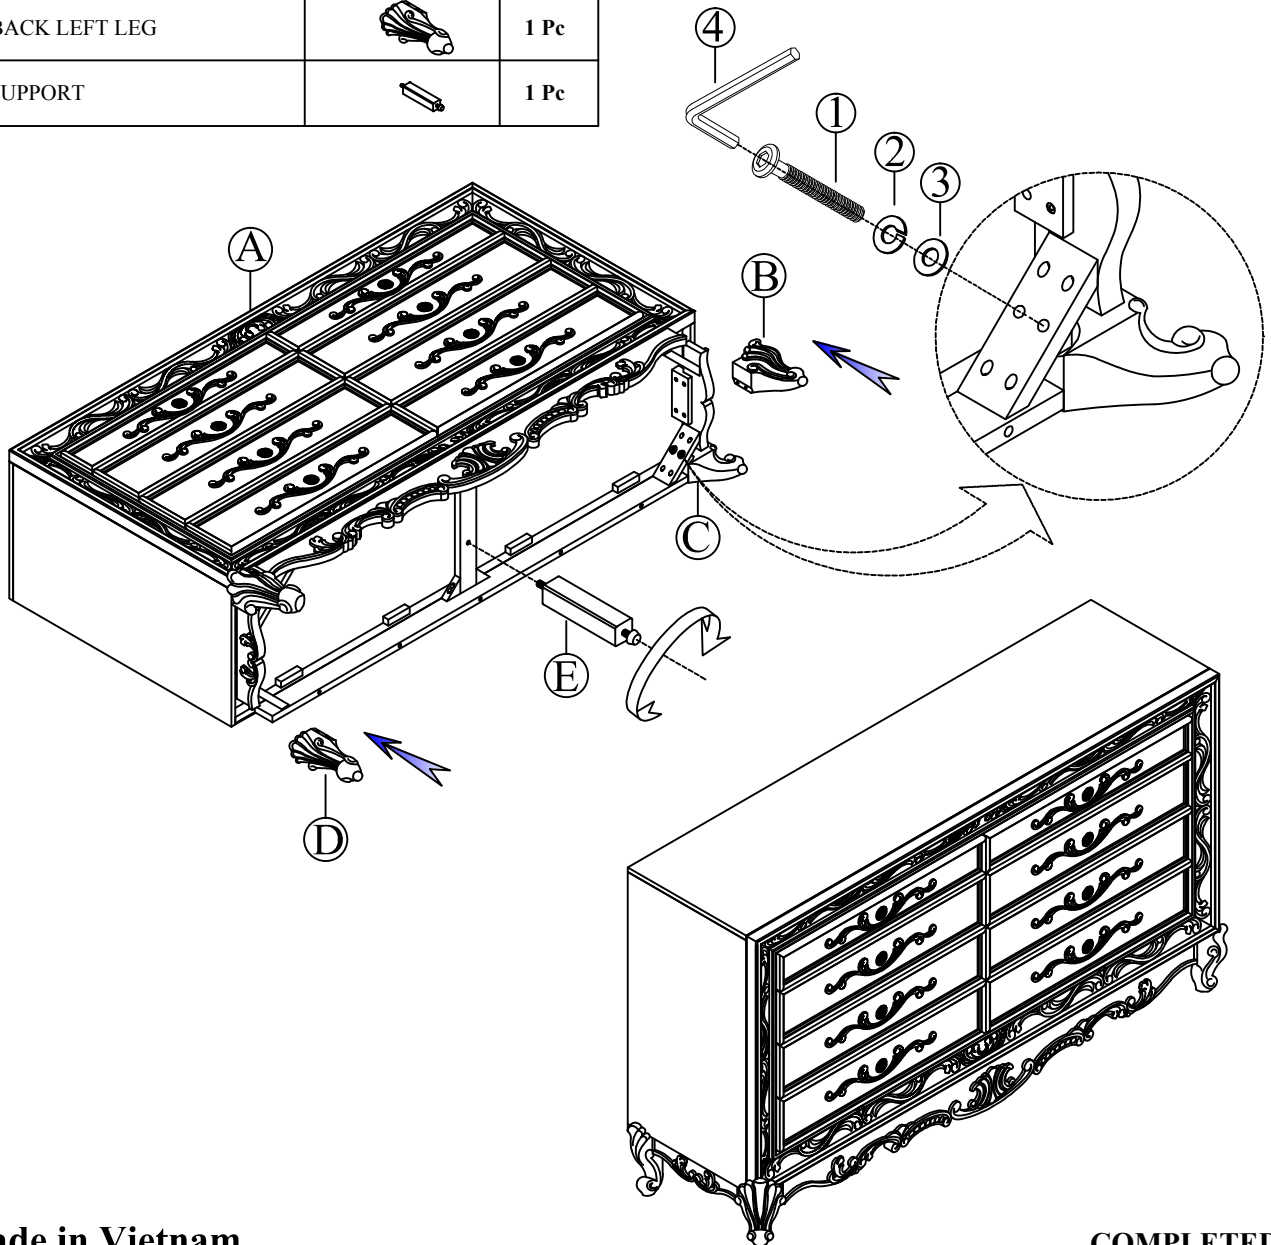

## MODEL: 23795 DRESSER

Thank you for purchasing this quality product. Be sure to check all packing material carefully for small parts which may have come loose inside the carton during shipment. Separate, identify and count all parts and metal hardware. Compare with parts list to be sure all parts are present. If any part(s) are missing or damaged, please contact your local furniture dealer. For efficient and speedy service, please indicate the model number and code letter of part(s) needed.

\*\*\* Do not fully tighten screws until fully assembled \*\*\*

### PARTS LIST

NO	DESCRIPTION	SKETCH	QTY
A	DRESSER		1 Pc
B	FRONT LEG		2 Pcs
C	BACK RIGHT LEG		1 Pc
D	BACK LEFT LEG		1 Pc
E	SUPPORT		1 Pc

### HARDWARE LIST

NO	DESCRIPTION	SKETCH	QTY
1	ALLEN BOLT (Ø5/16"×45mm)		8 Pcs
2	SPRING WASHER (Ø5/16"×11*2mm)		8 Pcs
3	FLAT WASHER (Ø5/16"×19*2mm)		8 Pcs
4	ALLEN KEY (M4)		1 Pc

Made in Vietnam

COMPLETED