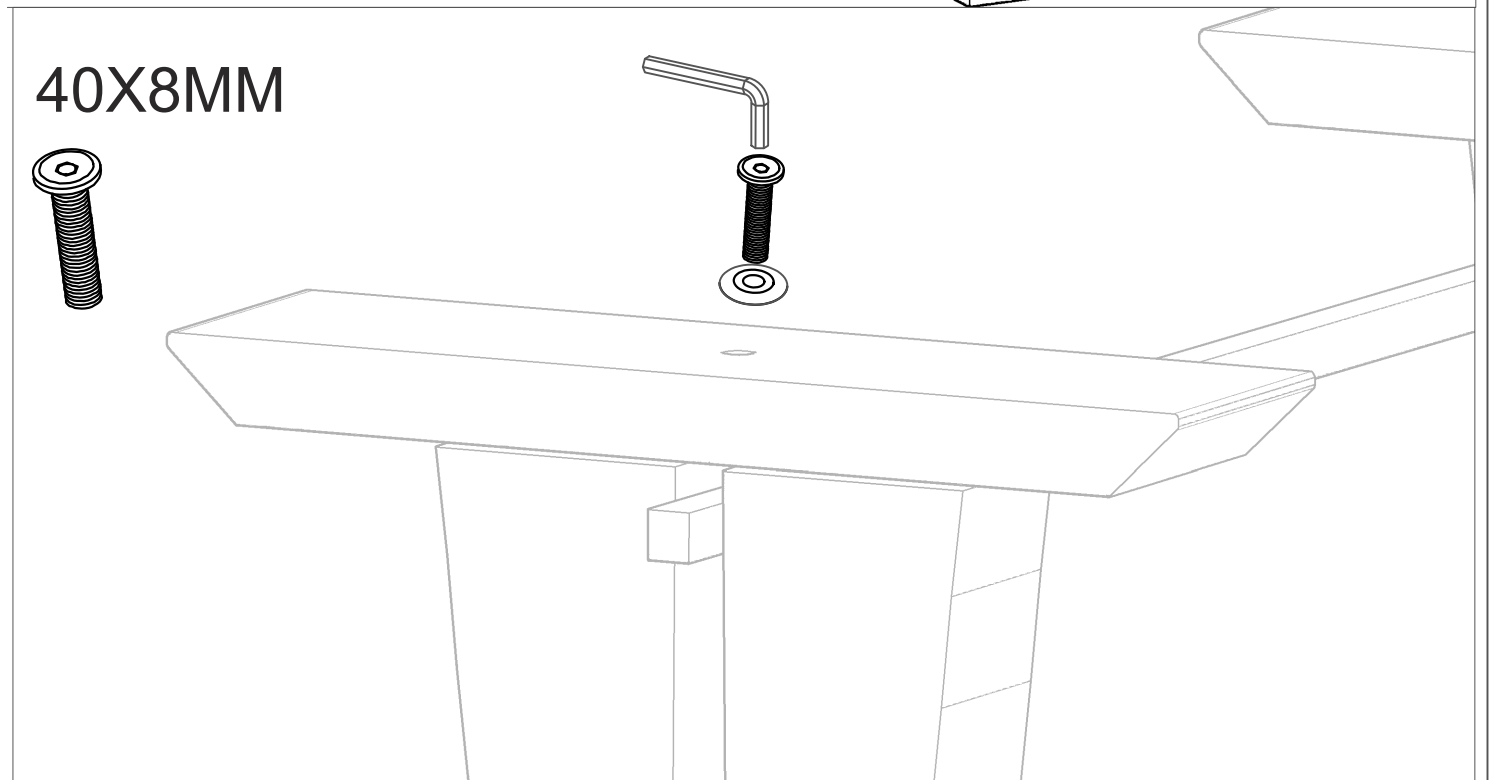

Assembly Instruction

Hardware and Component List:

Product Description: Dining Table

No	Hardware/Component List		Quantity
1		Top	01
2		Leg	02
3		Stretcher	01
5		JCB Allen Bolt M30X8MM	08
6		JCB Allen Bolt 40X8MM	02
7		Washer 25X10MM	10
8		Allen Key 6MM	01

Assembly Instruction

Product Description: DINNING TABLE

30X8MM

40X8MM

CAUTION : Please do not over tighten bolts / screw.

P2 OF 3

FURNISHING STYLE

Product Description: DINNING TABLE