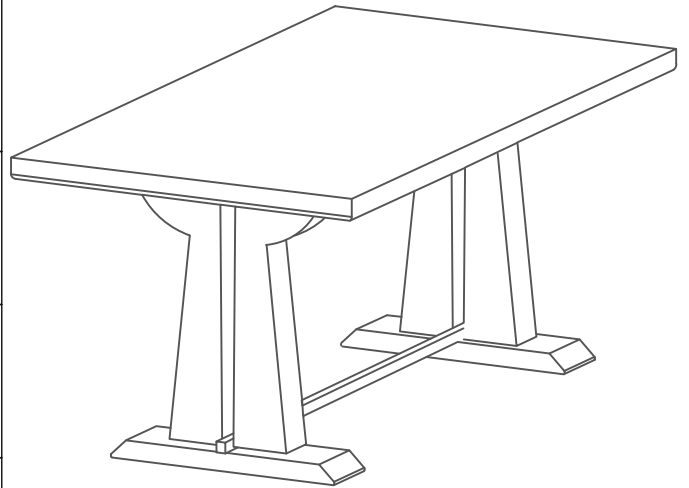

Assembly Instruction

Hardware and Component List:

Product Description: Dining Table

No	Hardware/Component List		Quantity
1		Top	01
2		Leg	02
3		Stretcher	01
5		JCB Allen Bolt M30X8MM	08
6		JCB Allen Bolt 40X8MM	02
7		Washer 25X10MM	10
8		Allen Key 6MM	01

Assembly Instruction

Product Description: DINNING TABLE

30X8MM

40X8MM

CAUTION : Please do not over tighten bolts / screw.

P2 OF 3

FURNISHING STYLE

Product Description: DINNING TABLE