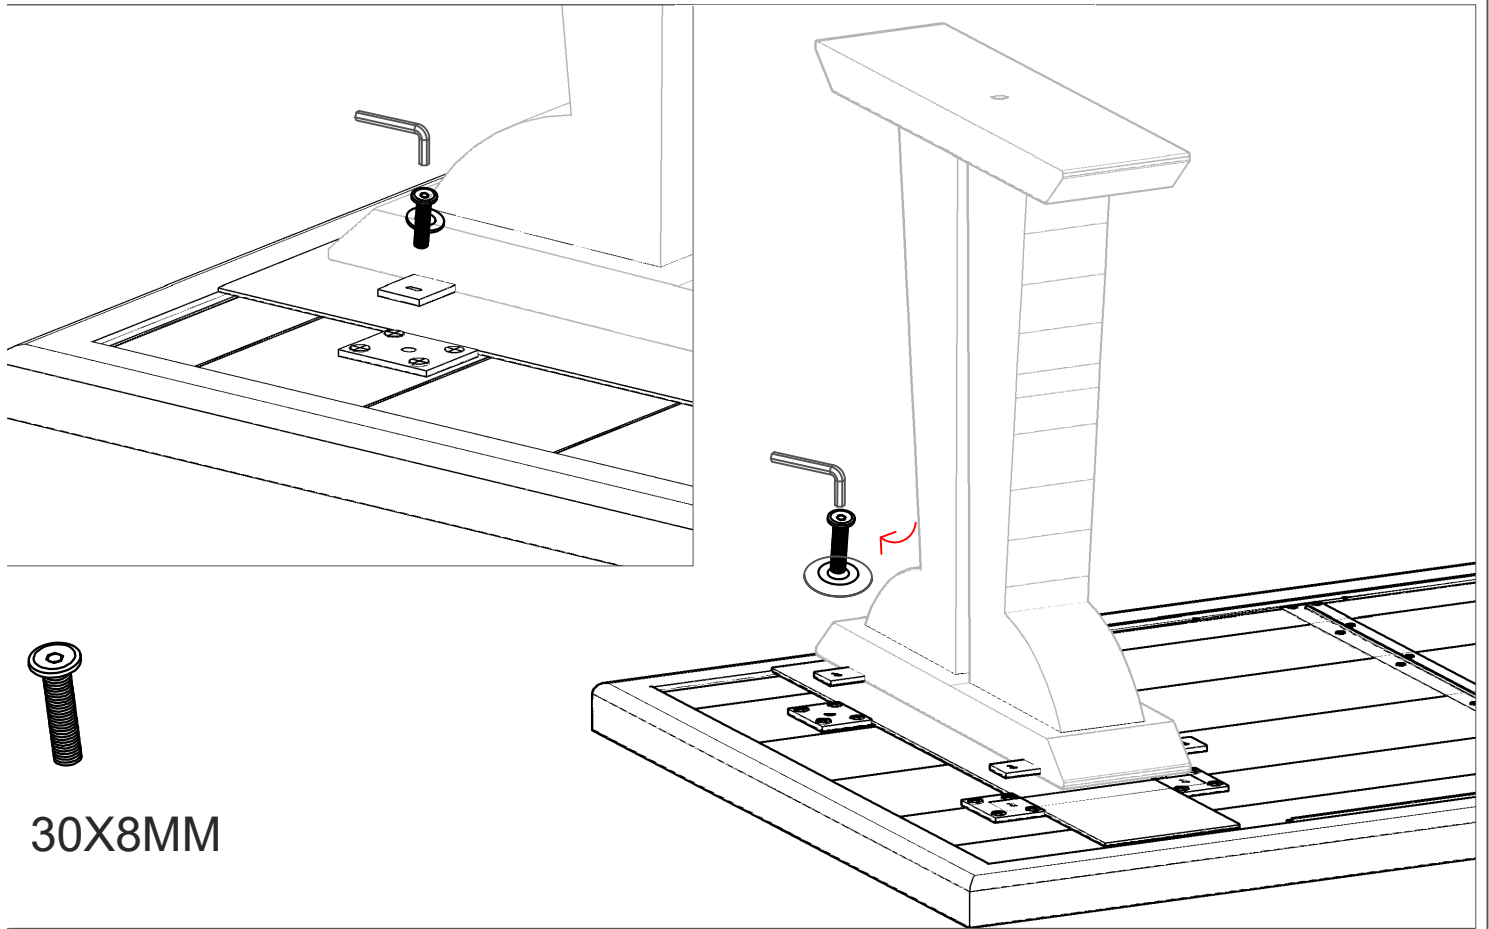

Assembly Instruction

Hardware and Component List:

Product Description: Dining Table

No	Hardware/Component List		Quantity
1		Top	01
2		Leg	02
3		Stretcher	01
5		JCB Allen Bolt M30X8MM	08
6		JCB Allen Bolt 40X8MM	02
7		Washer 25X10MM	10
8		Allen Key 6MM	01

Assembly Instruction

Product Description: DINNING TABLE

30X8MM

40X8MM

CAUTION : Please do not over tighten bolts / screw.

P2 OF 3

FURNISHING STYLE

Product Description: DINNING TABLE