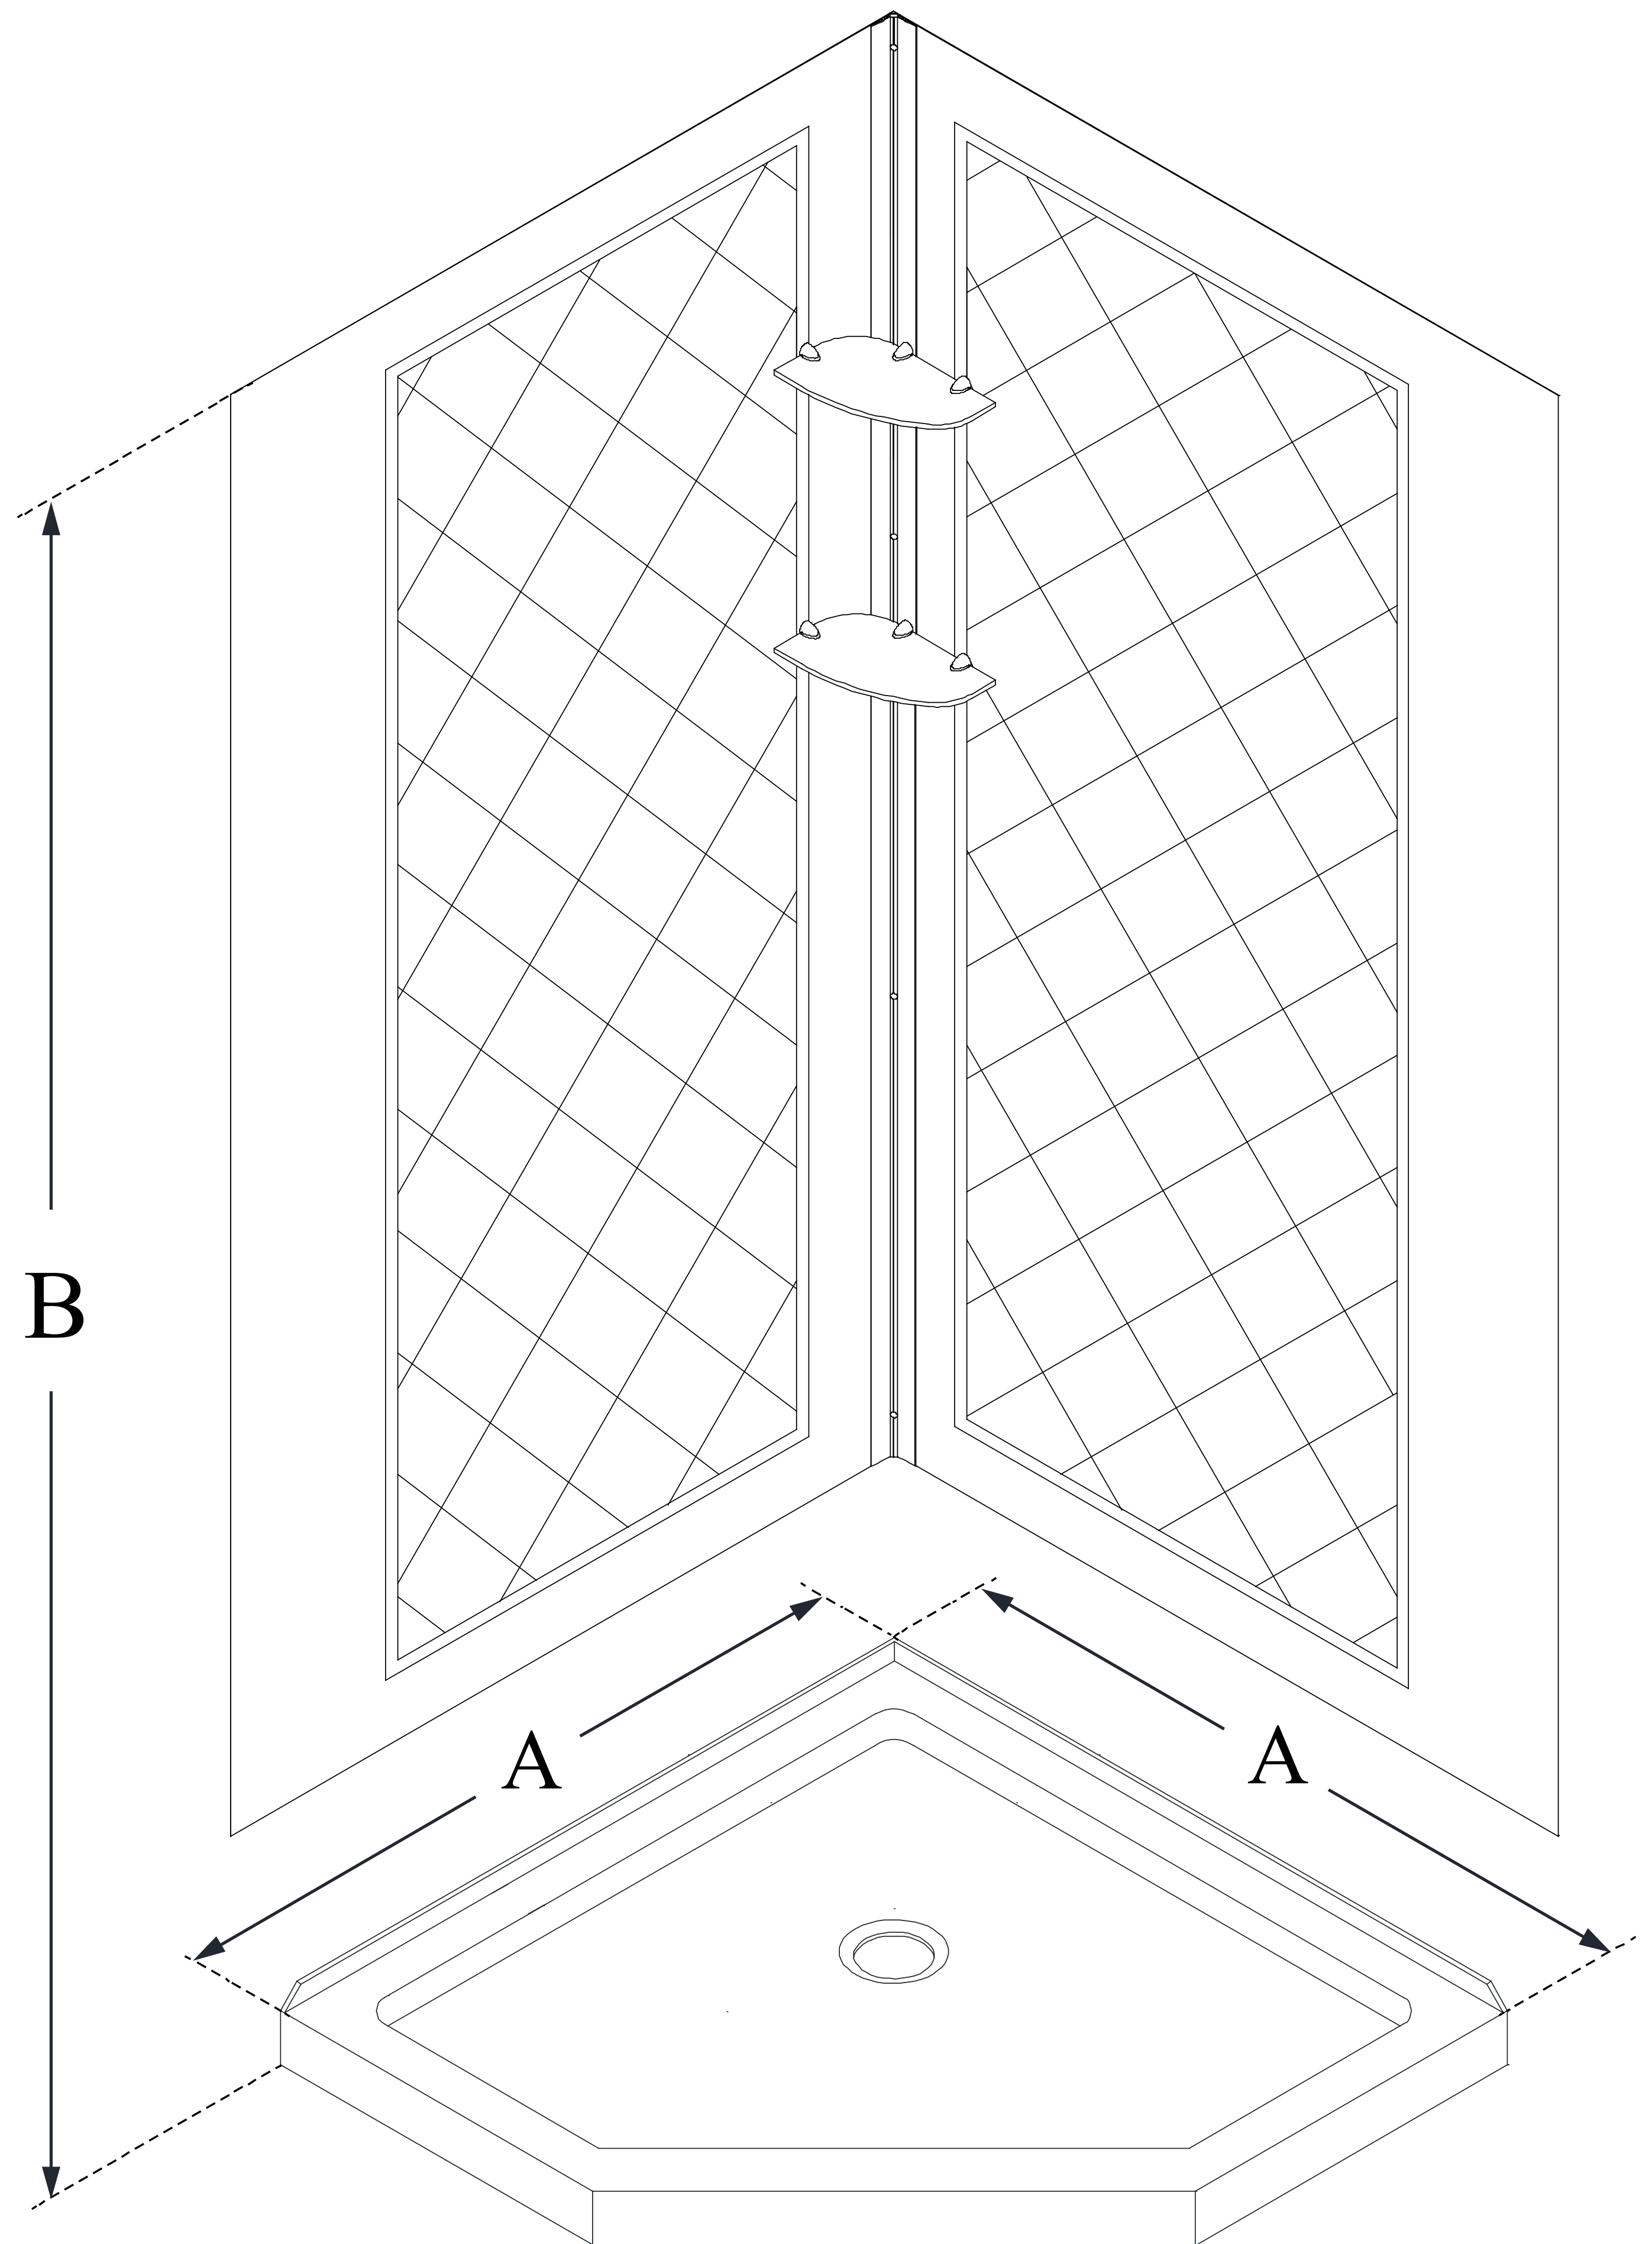

DL-6045

QWALL-4

DreamLine 38 in. x 38 in. x 76 3/4 in. H SlimLine Neo-Angle Shower Base and QWALL-4 Acrylic Backwall Kit

KIT CONTENTS:

- SHOWER BASE
- QWALL BACKWALLS

CONFIGURATION DIMENSIONS:

A: 38"
KIT WIDTH

B: 76 3/4"
KIT HEIGHT

G: 38"
KIT DEPTH

AVAILABLE DRAIN LOCATIONS:
- CORNER

For precise drain location, please refer to the included base technical drawing

DreamLine reserves the right to update or modify the hardware or materials pictured without prior notice for the purpose of product improvement and customer satisfaction.