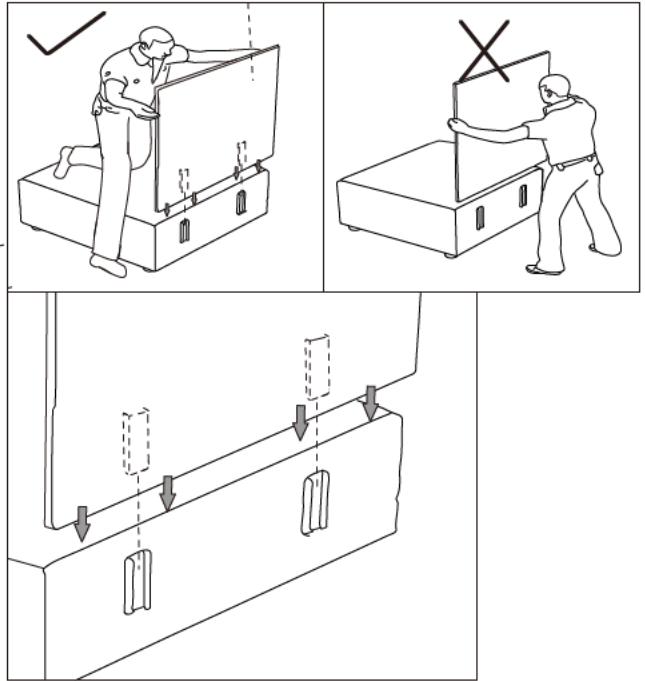

ASSEMBLY INSTRUCTION

Step2