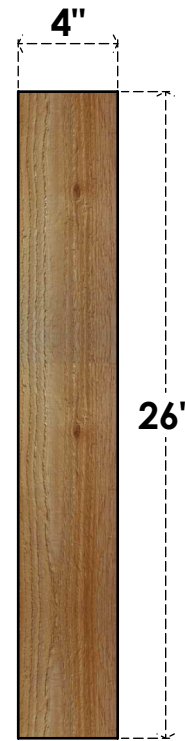

BRC04X18X26TRA00RWR

4"W X 18"D X 26"H TRADITIONAL ROUGH SAWN BRACE, WESTERN RED CEDAR

SIDE

FRONT

EKENA MILLWORK
2300 WEST MAIN ST.
CLARKSVILLE, TX 75426
TOLL FREE: 866-607-0453
WWW.EKENAMILLWORK.COM

NOTES

1. INSTALLATION TO BE COMPLETED IN ACCORDANCE WITH MANUFACTURER'S SPECIFICATIONS.
2. DRAWING MAY NOT BE TO SCALE
3. THIS DRAWING IS INTENDED FOR DESIGN AND PLANNING PURPOSES ONLY.
4. ALL INFORMATION CONTAINED HEREIN WAS CURRENT AT THE TIME OF DEVELOPMENT BUT MUST BE REVIEWED AND APPROVED BY THE PRODUCT MANUFACTURER TO BE CONSIDERED ACCURATE.
5. PRODUCTS ARE NOT KILN DRIED. THIS ITEM IS UNIQUE AND WILL CONTAIN THE NATURAL VARIATIONS THAT THE WOOD SPECIES OFFERS. THIS MAY RESULT IN VARIATIONS UP TO 1/4"