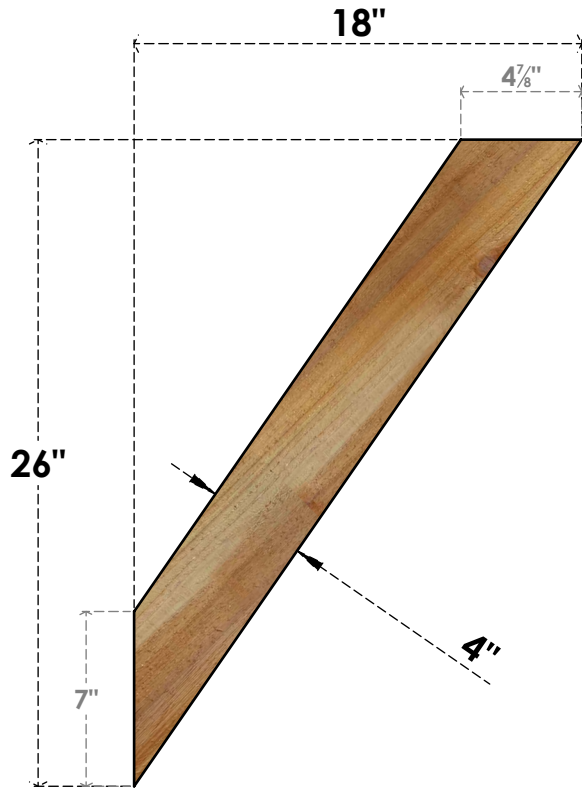

BRC04X18X26TRA00RWR

4"W X 18"D X 26"H TRADITIONAL ROUGH SAWN BRACE, WESTERN RED CEDAR

SIDE

FRONT

EKENA MILLWORK
2300 WEST MAIN ST.
CLARKSVILLE, TX 75426
TOLL FREE: 866-607-0453
WWW.EKENAMILLWORK.COM

NOTES

1. INSTALLATION TO BE COMPLETED IN ACCORDANCE WITH MANUFACTURER'S SPECIFICATIONS.
2. DRAWING MAY NOT BE TO SCALE
3. THIS DRAWING IS INTENDED FOR DESIGN AND PLANNING PURPOSES ONLY.
4. ALL INFORMATION CONTAINED HEREIN WAS CURRENT AT THE TIME OF DEVELOPMENT BUT MUST BE REVIEWED AND APPROVED BY THE PRODUCT MANUFACTURER TO BE CONSIDERED ACCURATE.
5. PRODUCTS ARE NOT KILN DRIED. THIS ITEM IS UNIQUE AND WILL CONTAIN THE NATURAL VARIATIONS THAT THE WOOD SPECIES OFFERS. THIS MAY RESULT IN VARIATIONS UP TO 1/4"