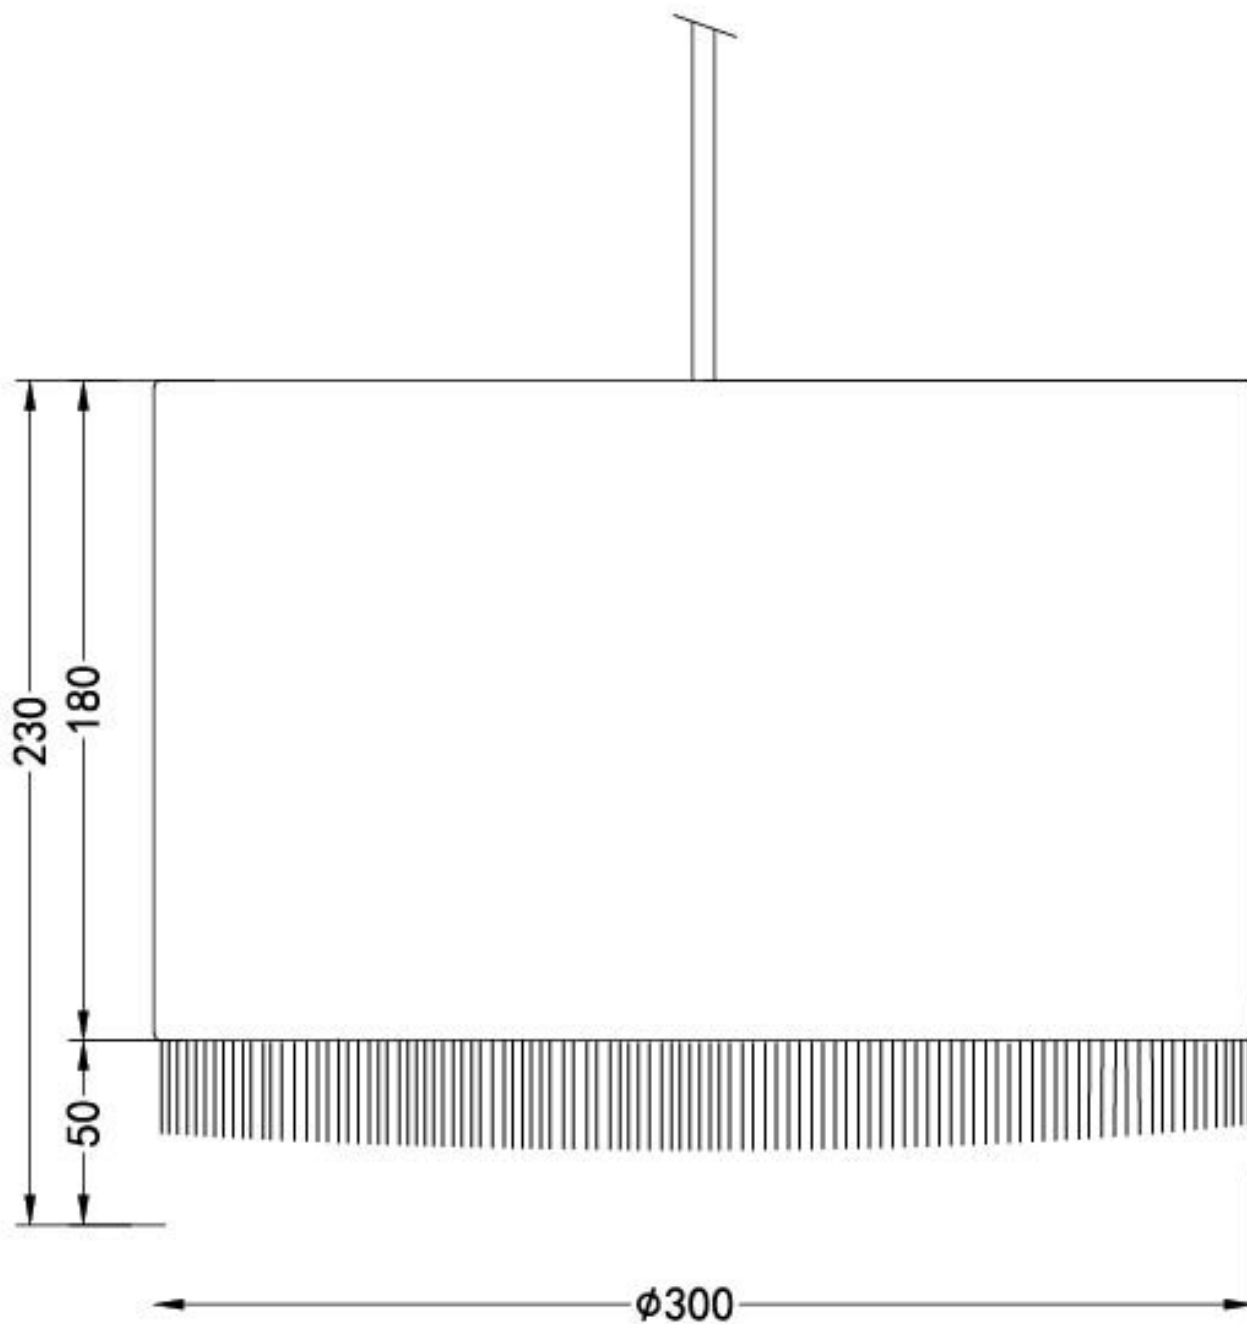

CERTIFICATION

CONTACT