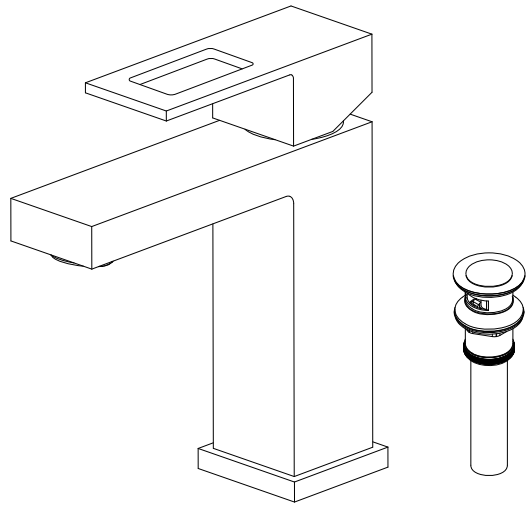

Model: **C-KBF1002-KPW100**

Cube -Single Hole Bathroom Faucet with Pop-up Drain

SPEC SHEET

Faucet Features

- Solid lead-free brass construction
- Spain Citec ceramic cartridge
- Swiss Neoperl 1.5GPM aerator
- Single lever handle design
- Included 24" length 3/8" Waterlines
- Limited lifetime warranty

Pop-up drain Features

- Solid brass material construction
- Smooth push-button operation with over 50,000 times test
- With over-flow design suitable for sinks with over-flow hole
- Superior finishes resist corrosion and rust
- Quick drainage ensures water flow down quickly during washing

Available Finishes

Finish	Code	Description
	CH	Chrome
	BN	Brushed Nickel
	MB	Matt Black
	BG	Brushed Gold