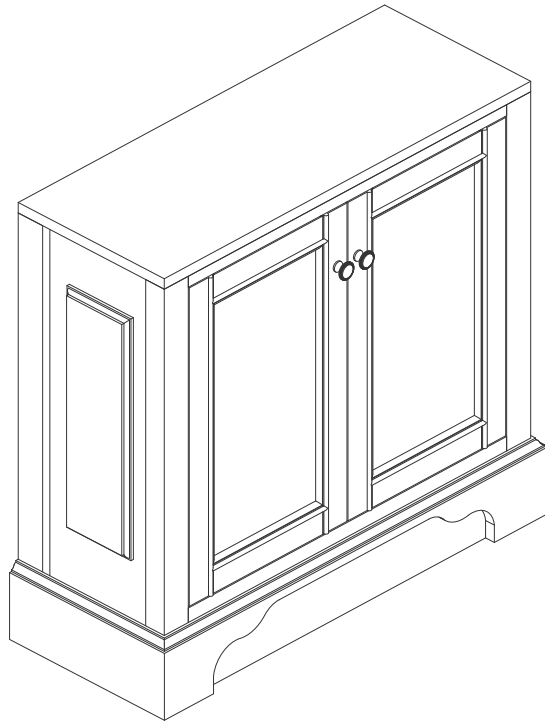

HUTCH BASE

Features and Materials

Solids: Yellow Poplar

Panels: Plywood & MDF

Installation Type: Floor Standing

Number of Doors: Two

Number of Drawers: 0

Assembly Type: Installation of Anti Tipping Bracket to Hutch if Needed.

Hardware Material and Finish: Zinc Alloy in Satin Nickel Color

European Soft Close Hinges

Adjustable Levelers

Dimension

Width: 31-3/8"

Depth: 12-1/2"

Height: 29-1/4"

HUTCH BASE

Top View

Front View

Knob

All dimensions are nominal

HUTCH BASE

Back View

Side View

All dimensions are nominal