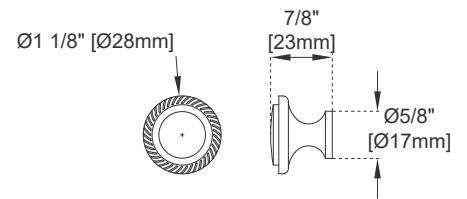

Hardware Material and Finish: Zinc Alloy in Satin Nickel Color

European Soft Close Hinges

Adjustable Levelers

Dimension

Width: 31-3/8"

Depth: 12-1/2"

Height: 29-1/4"

HUTCH BASE

Top View

Front View

Knob

All dimensions are nominal

HUTCH BASE

Back View

Side View

All dimensions are nominal