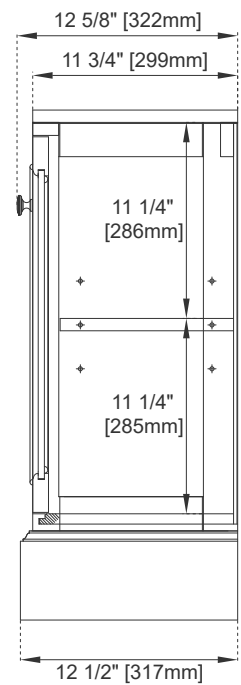

HUTCH BASE

Features and Materials

Solids: Yellow Poplar

Panels: Plywood & MDF

Installation Type: Floor Standing

Number of Doors: Two

Number of Drawers: 0

Assembly Type: Installation of Anti Tipping Bracket to Hutch if Needed.

Hardware Material and Finish: Zinc Alloy in Satin Nickel Color

European Soft Close Hinges

Adjustable Levelers

Dimension

Width: 31-3/8"

Depth: 12-1/2"

Height: 29-1/4"

HUTCH BASE

Top View

Front View

Knob

All dimensions are nominal

HUTCH BASE

Back View

Side View

All dimensions are nominal