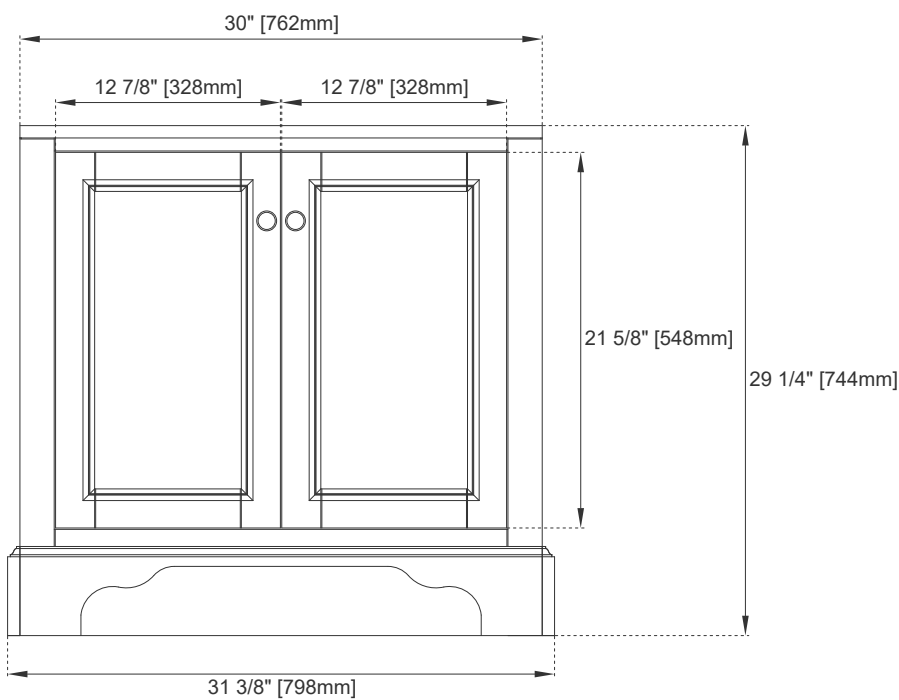

HUTCH BASE

Features and Materials

Solids: Yellow Poplar

Panels: Plywood & MDF

Installation Type: Floor Standing

Number of Doors: Two

Number of Drawers: 0

Assembly Type: Installation of Anti Tipping Bracket to Hutch if Needed.

Hardware Material and Finish: Zinc Alloy in Satin Nickel Color

European Soft Close Hinges

Adjustable Levelers

Dimension

Width: 31-3/8"

Depth: 12-1/2"

Height: 29-1/4"

HUTCH BASE

Top View

Front View

Knob

All dimensions are nominal

HUTCH BASE

Back View

Side View

All dimensions are nominal