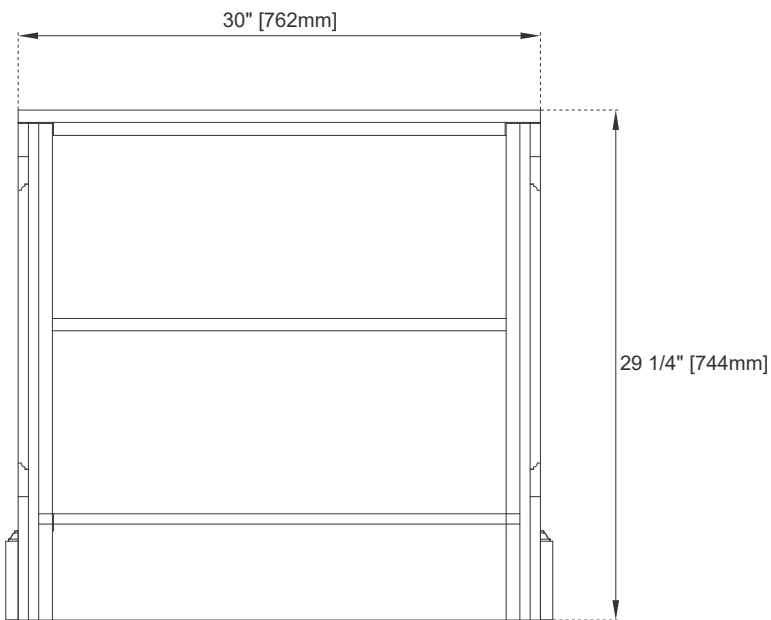

HUTCH BASE

Features and Materials

Solids: Yellow Poplar

Panels: Plywood & MDF

Installation Type: Floor Standing

Number of Doors: Two

Number of Drawers: 0

Assembly Type: Installation of Anti Tipping Bracket to Hutch if Needed.

Hardware Material and Finish: Zinc Alloy in Satin Nickel Color

European Soft Close Hinges

Adjustable Levelers

Dimension

Width: 31-3/8"

Depth: 12-1/2"

Height: 29-1/4"

HUTCH BASE

Top View

Front View

Knob

All dimensions are nominal

HUTCH BASE

Back View

Side View

All dimensions are nominal