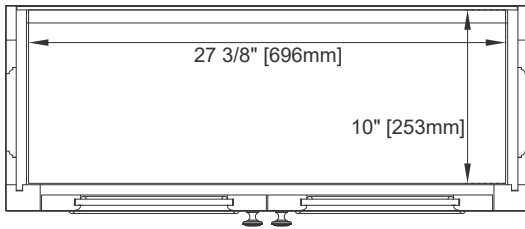

Hardware Material and Finish: Zinc Alloy in Satin Nickel Color

European Soft Close Hinges

Adjustable Levelers

Dimension

Width: 31-3/8"

Depth: 12-1/2"

Height: 29-1/4"

HUTCH BASE

Top View

Front View

Knob

All dimensions are nominal

HUTCH BASE

Back View

Side View

All dimensions are nominal