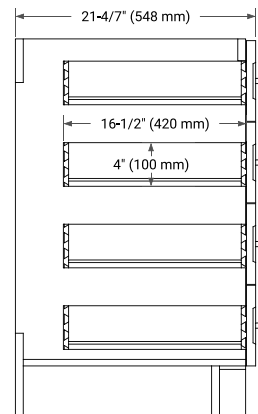

## BASE CABINET DIMENSIONS

42" W x 21.6" D x 34.5" H

## PLAN VIEW

## OVERALL DIMENSIONS

43" W x 22" D x 0.75" H