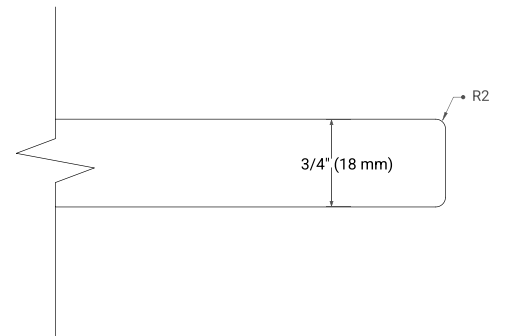

EDGE SIDE VIEW