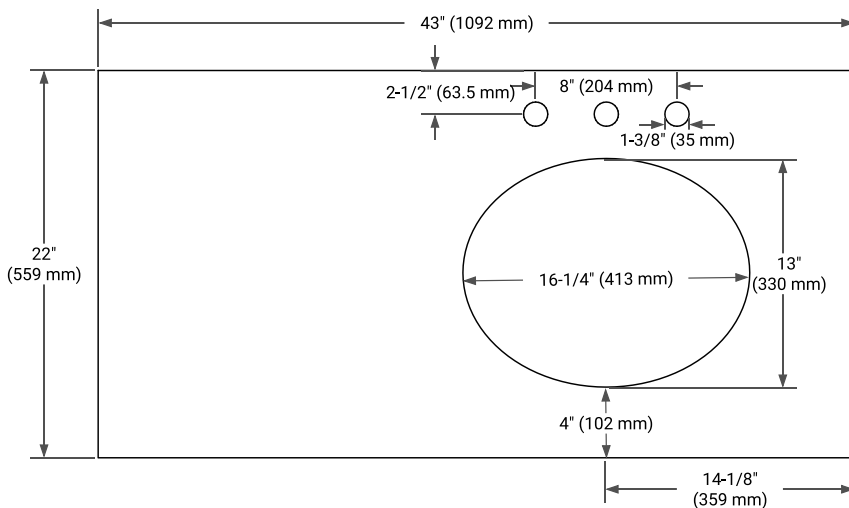

43" RIGHT OVAL SINK COUNTERTOP WITH 0.75 IN. THICKNESS

OVERALL DIMENSIONS

43" W x 22" D x 0.75" H

COUNTERTOP OPTIONS

FEATURES

- Solid countertop with mitered edges & seams
- Undermount white oval sink
- Pre-drilled for 8" widespread faucet

INCLUDED

- Countertop
- Matching Backsplash
- Oval Sink

COUNTERTOP PLAN VIEW