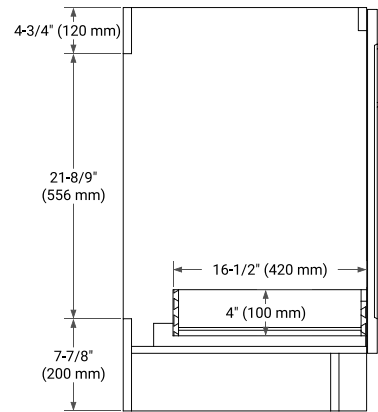

## BASE CABINET DIMENSIONS

42" W x 21.6" D x 34.5" H

## SIDE VIEW

## OVERALL DIMENSIONS

43" W x 22" D x 0.75" H