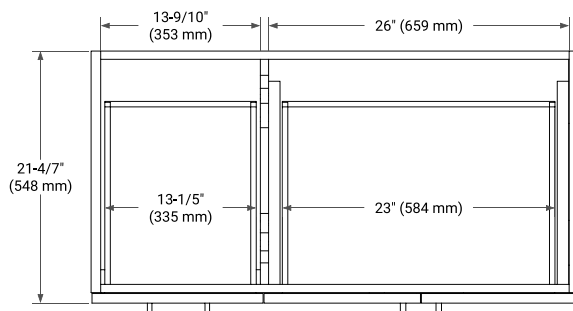

42" RIGHT OFFSET CABINET

BASE CABINET DIMENSIONS

42" W x 21.6" D x 34.5" H

FEATURES

- Solid wood frame & plywood panels
- Dovetail drawers and joints
- Soft closing doors & drawers

HARDWARE FINISHES*

Brushed Nickel   Satin Brass   Matte Black   Polished Chrome

Hardware comes preinstalled with the illustrated option. Other finishes are available on our online store if you prefer a different one.

AVAILABLE COLORS

White   Grey   Midnight Blue

FRONT VIEW

SIDE VIEW

PLAN VIEW