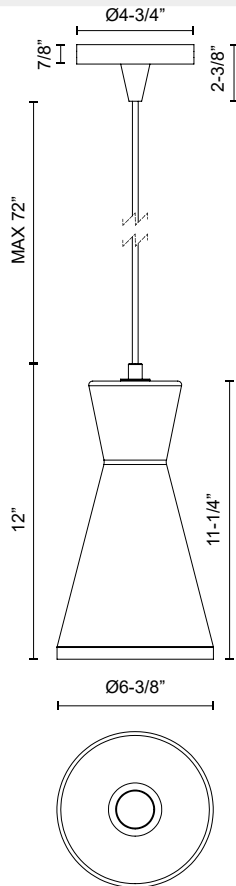

alora mood

P. 1.855.855.8926

CANADA: 19054 28TH Avenue Surrey - BC V3Z 6M3

USA: 3035 E. Lone Mountain Rd - Las Vegas, NV, 89081

BETTY PD473706

FIXTURE DIMENSIONS	D6-3/8" x H12"
GLASS DETAILS	Matte Opal Glass
LAMP TYPE	E26
WATTAGE	1 x 60W
MAX WATTAGE	60W
BULB QTY	1
BULBS INCLUDED	No
VOLTAGE	120V
MATERIAL	Steel
WIRE LENGTH	72" Max
MINIMUM HANG HEIGHT	16"
SLOPED CEILING ADAPTABLE	Yes
LOCATION	Dry
CANOPY DIMENSIONS	D4-3/4" x H2-3/8"
BRAND	Alora Mood

[D - Diameter, L - Length, W - Width, H - Height, E - Extension]

AVAILABLE FINISHES:

PD473706AGOP
Aged Gold/Opal
Glass

PD473706MBOP
Matte Black/Opal
Glass

*For complete warranty terms, please visit: www.aloralighting.com/warranty