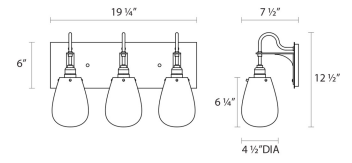

Project:

Spec Sheet

Dimensions

Height:	12.5"
Width:	19.25"
Extends:	7.5"
Minimum Extension:	7.5"
Maximum Extension:	7.5"
Size:	3-Light
Canopy/Backplate/Base Depth:	19.25
Canopy/Backplate/Base Height:	6

Electrical Specs

Bulb 1 Type:	Medium Base
Bulb Quantity:	3
Input Voltage:	120VAC
Wattage:	60
Color Temperature:	N/A
Bulb Max Wattage:	60

Installation

Installation:	Licensed electrician required
Installation Orientation:	Vertical

Shipping

Carton 1 L x W x H:	22" X 18" X 10"
Carton 1 Gross Weight:	11 LBS

Shade

Shade 1 Material:	Glass
-------------------	-------

Available Finishes

Available Finishes: Satin Black (.25)

General Listings