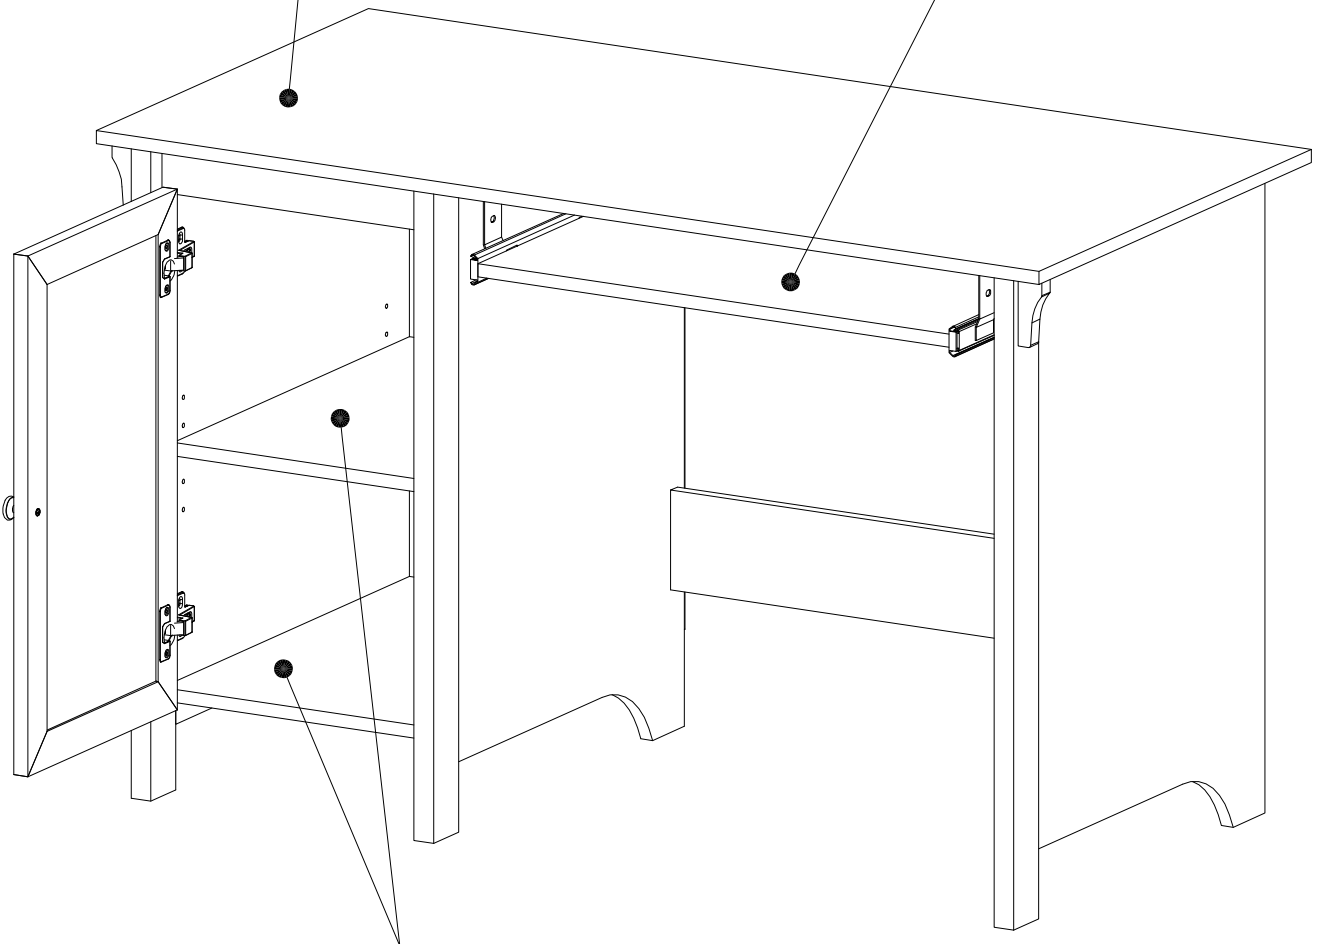

STEP 11

⊙ x 4pcs 

Finished edge

Finished edge

Maximum weight capacities

MAXIMUM WEIGHT: 150 LBS (68 KG)

MAXIMUM WEIGHT: 15 LBS (7 KG)

MAXIMUM WEIGHT: 22 LBS (10 KG)