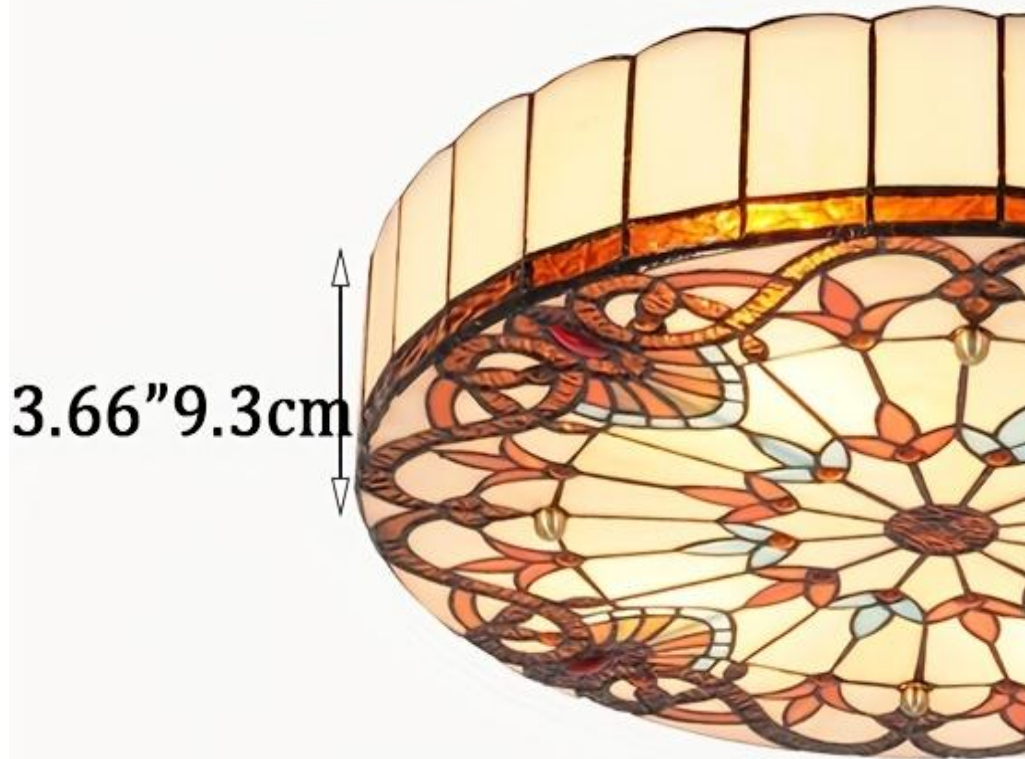

Product Dim

19.68"50

E26 BASE TYP

Bulbs are Not i

Dimensions

0 cm

E BULBS

included