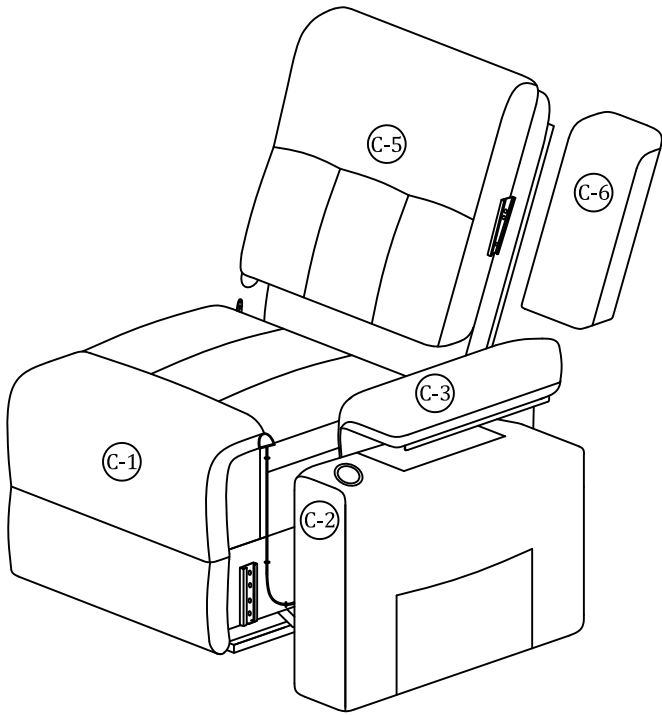

Ⓑ-1 1pc

Functional Seat Frame

Ⓑ-2 1pc

Back Frame

Ⓑ-3 1pc

Backrest Cover

Assembly Instruction of Sofa

Step 1

Take out of B-3 and C-5 from the bottom of B-1

Step 2

Insert B-2 into B-3 before sticking Nylon Fastener

Step 3

Step 4

Assembly Instruction of Sofa

Hardware parts

Structural accessories

Main structure accessories

Ⓒ-1 1pc

Functional Seat Frame(R)

Ⓒ-2 1pc

Armrest(R)

Ⓒ-3 1pc

Armrest Pad(R)

Ⓒ-4 1pc