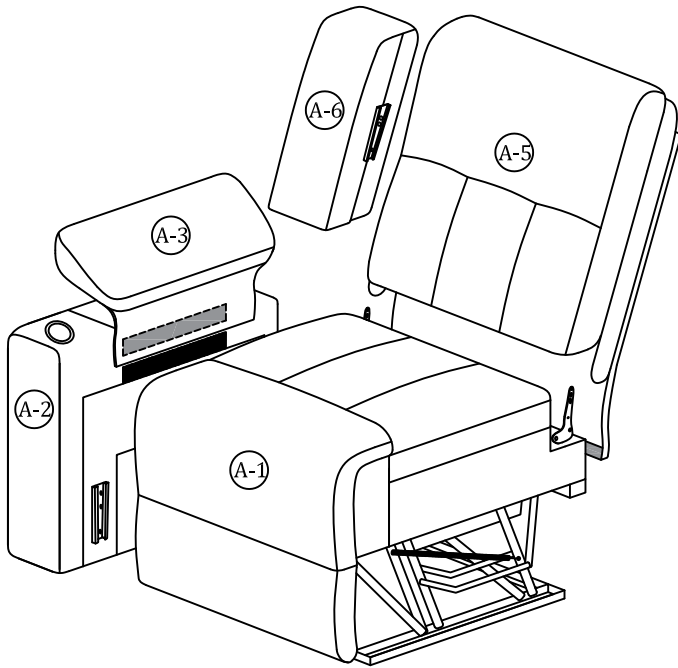

BOX3

intermediate position

-  (B-1) Functional Seat Frame **x1**
-  (B-2) Back Frame **x1**
-  (B-3) Backrest Cover **x1**

Right position

-  (C-5) Backrest Cover(R) **x1**

BOX4

Left position

-  (A-2) Armrest(L) **x1**
-  (A-5) Backrest Cover (L) **x1**

Right position

-  (C-2) Armrest(R) **x1**

Assembly Instruction of Sofa

Hardware parts

Structural accessories

Main structure accessories

① 1pc

Functional Seat Frame(L)

② 1pc

Armrest(L)

③ 1pc

Armrest Pad(L)

④ 1pc

Back Frame(L)

⑤ 1pc

Backrest Cover(L)