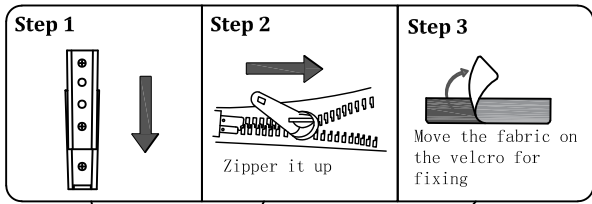

Right position

-  (C-2) Armrest(R) **x1**

Assembly Instruction of Sofa

Hardware parts

Structural accessories

Main structure accessories

① 1pc

Functional Seat Frame(L)

② 1pc

Armrest(L)

③ 1pc

Armrest Pad(L)

④ 1pc

Back Frame(L)

⑤ 1pc

Backrest Cover(L)

⑥ 1pc

Wing(L)

Assembly Instruction of Sofa

Step 1

Step 2

Insert A-4 into A-5 before sticking Nylon Fastener

Step 3

Step 4