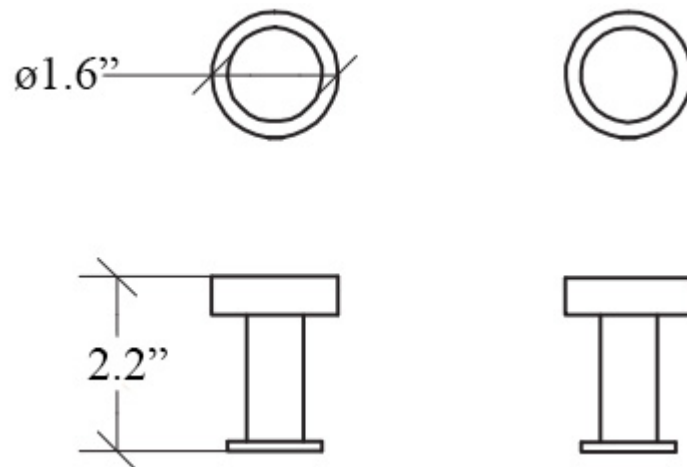

Collection
Baketo

Model |
Baketo 5211

Dimensions Metric

1 inch = 2.54 cm
1 inch = 25.4 mm

WS[®]
BATH
COLLECTIONS

1051 Lea Drive - Collegeville, PA 19426
Tel. 215 513 9400 - Fax 610 831 0215
www.ws bathcollections.com - info@ws bathcollections.com

Collection
Baketo

Model |
Baketo 5204

Dimensions Metric
1 inch = 2.54 cm
1 inch = 25.4 mm

WS[®]
BATH
COLLECTIONS

1051 Lea Drive - Collegeville, PA 19426
Tel. 215 513 9400 - Fax 610 831 0215
www.ws bathcollections.com - info@ws bathcollections.com

Collection
Baketo

Model |
Baketo 5208

Dimensions Metric

1 inch = 2.54 cm
1 inch = 25.4 mm

WS[®]
BATH
COLLECTIONS

1051 Lea Drive - Collegeville, PA 19426
Tel. 215 513 9400 - Fax 610 831 0215

www.ws bathcollections.com - info@ws bathcollections.com

Collection
Baketo

Model |
Baketo 5004

Dimensions Metric

1 inch = 2.54 cm
1 inch = 25.4 mm

WS[®]
BATH
COLLECTIONS

1051 Lea Drive - Collegeville, PA 19426
Tel. 215 513 9400 - Fax 610 831 0215
www.ws bathcollections.com - info@ws bathcollections.com