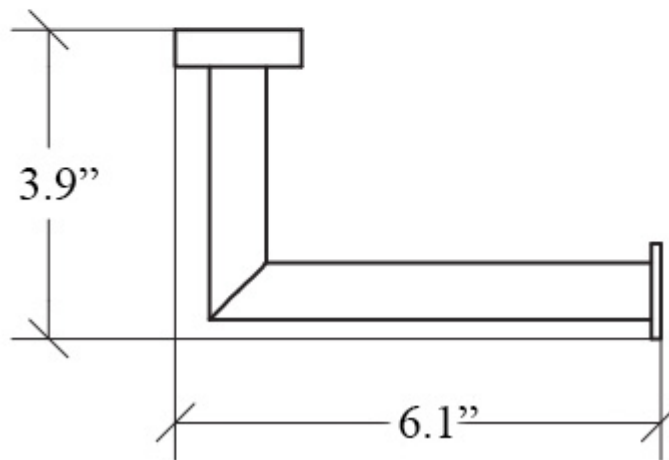

Collection
Baketo

Model |
Baketo 5211

Dimensions Metric

1 inch = 2.54 cm
1 inch = 25.4 mm

WS[®]
BATH
COLLECTIONS

1051 Lea Drive - Collegeville, PA 19426
Tel. 215 513 9400 - Fax 610 831 0215
www.ws bathcollections.com - info@ws bathcollections.com

Collection
Baketo

Model |
Baketo 5204

Dimensions Metric
1 inch = 2.54 cm
1 inch = 25.4 mm

WS[®]
BATH
COLLECTIONS

1051 Lea Drive - Collegeville, PA 19426
Tel. 215 513 9400 - Fax 610 831 0215
www.ws bathcollections.com - info@ws bathcollections.com

Collection
Baketo

Model |
Baketo 5208

Dimensions Metric

1 inch = 2.54 cm
1 inch = 25.4 mm

WS[®]
BATH
COLLECTIONS

1051 Lea Drive - Collegeville, PA 19426
Tel. 215 513 9400 - Fax 610 831 0215

www.ws bathcollections.com - info@ws bathcollections.com

Collection
Baketo

Model |
Baketo 5004

Dimensions Metric

1 inch = 2.54 cm
1 inch = 25.4 mm

WS[®]
BATH
COLLECTIONS

1051 Lea Drive - Collegeville, PA 19426
Tel. 215 513 9400 - Fax 610 831 0215
www.ws bathcollections.com - info@ws bathcollections.com