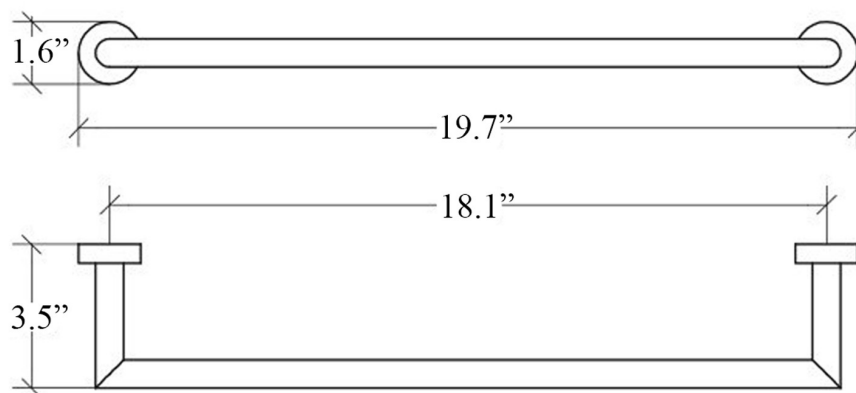

* WS Bath Collections reserves the right to revise dimensions or information on this sheet without notice

Collection Baketo	Model Baketo 5292	Dimensions Metric <i>1 inch = 2.54 cm</i> <i>1 inch = 25.4 mm</i>	 1051 Lea Drive - Collegeville, PA 19426 Tel. 215 513 9400 - Fax 610 831 0215 www.ws bathcollections.com - info@ws bathcollections.com
-----------------------------	-------------------------------	--	---

Collection
Baketo

Model |
Baketo 5211

Dimensions Metric

1 inch = 2.54 cm
1 inch = 25.4 mm

WS[®]
BATH
COLLECTIONS

1051 Lea Drive - Collegeville, PA 19426
Tel. 215 513 9400 - Fax 610 831 0215
www.ws bathcollections.com - info@ws bathcollections.com

Collection
Baketo

Model |
Baketo 5204

Dimensions Metric
1 inch = 2.54 cm
1 inch = 25.4 mm

WS[®]
BATH
COLLECTIONS

1051 Lea Drive - Collegeville, PA 19426
Tel. 215 513 9400 - Fax 610 831 0215
www.ws bathcollections.com - info@ws bathcollections.com

Collection
Baketo

Model |
Baketo 5208

Dimensions Metric

1 inch = 2.54 cm
1 inch = 25.4 mm

WS[®]
BATH
COLLECTIONS

1051 Lea Drive - Collegeville, PA 19426
Tel. 215 513 9400 - Fax 610 831 0215

www.ws bathcollections.com - info@ws bathcollections.com