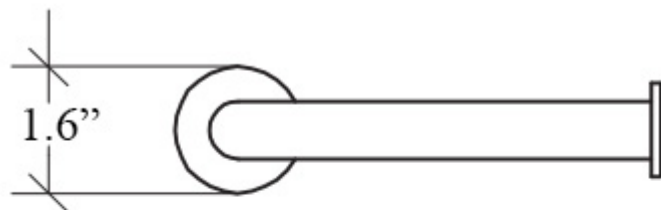

Collection
Baketo

Model |
Baketo 5211

Dimensions Metric

1 inch = 2.54 cm
1 inch = 25.4 mm

WS[®]
BATH
COLLECTIONS

1051 Lea Drive - Collegeville, PA 19426
Tel. 215 513 9400 - Fax 610 831 0215
www.ws bathcollections.com - info@ws bathcollections.com

Collection
Baketo

Model |
Baketo 5204

Dimensions Metric
1 inch = 2.54 cm
1 inch = 25.4 mm

WS[®]
BATH
COLLECTIONS

1051 Lea Drive - Collegeville, PA 19426
Tel. 215 513 9400 - Fax 610 831 0215
www.ws bathcollections.com - info@ws bathcollections.com

Collection
Baketo

Model |
Baketo 5208

Dimensions Metric

1 inch = 2.54 cm
1 inch = 25.4 mm

WS[®]
BATH
COLLECTIONS

1051 Lea Drive - Collegeville, PA 19426
Tel. 215 513 9400 - Fax 610 831 0215

www.ws bathcollections.com - info@ws bathcollections.com

Collection
Baketo

Model |
Baketo 5004

Dimensions Metric

1 inch = 2.54 cm
1 inch = 25.4 mm

WS[®]
BATH
COLLECTIONS

1051 Lea Drive - Collegeville, PA 19426
Tel. 215 513 9400 - Fax 610 831 0215
www.ws bathcollections.com - info@ws bathcollections.com