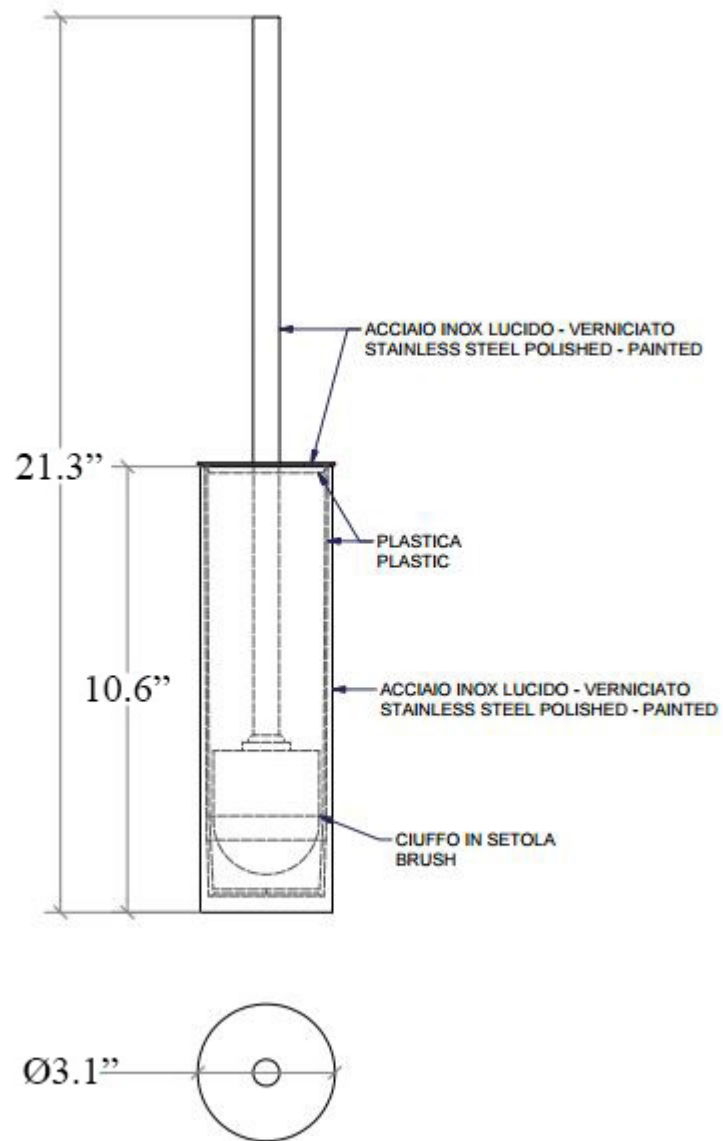

Collection
Baketo

Model |
Baketo 5211

Dimensions Metric

1 inch = 2.54 cm
1 inch = 25.4 mm

WS[®]
BATH
COLLECTIONS

1051 Lea Drive - Collegeville, PA 19426
Tel. 215 513 9400 - Fax 610 831 0215
www.ws bathcollections.com - info@ws bathcollections.com

Collection
Baketo

Model |
Baketo 5204

Dimensions Metric
1 inch = 2.54 cm
1 inch = 25.4 mm

WS[®]
BATH
COLLECTIONS

1051 Lea Drive - Collegeville, PA 19426
Tel. 215 513 9400 - Fax 610 831 0215
www.ws bathcollections.com - info@ws bathcollections.com

Collection
Baketo

Model |
Baketo 5208

Dimensions Metric

1 inch = 2.54 cm
1 inch = 25.4 mm

WS[®]
BATH
COLLECTIONS

1051 Lea Drive - Collegeville, PA 19426
Tel. 215 513 9400 - Fax 610 831 0215

www.ws bathcollections.com - info@ws bathcollections.com

Collection
Baketo

Model |
Baketo 5004

Dimensions Metric

1 inch = 2.54 cm
1 inch = 25.4 mm

WS[®]
BATH
COLLECTIONS

1051 Lea Drive - Collegeville, PA 19426
Tel. 215 513 9400 - Fax 610 831 0215
www.ws bathcollections.com - info@ws bathcollections.com