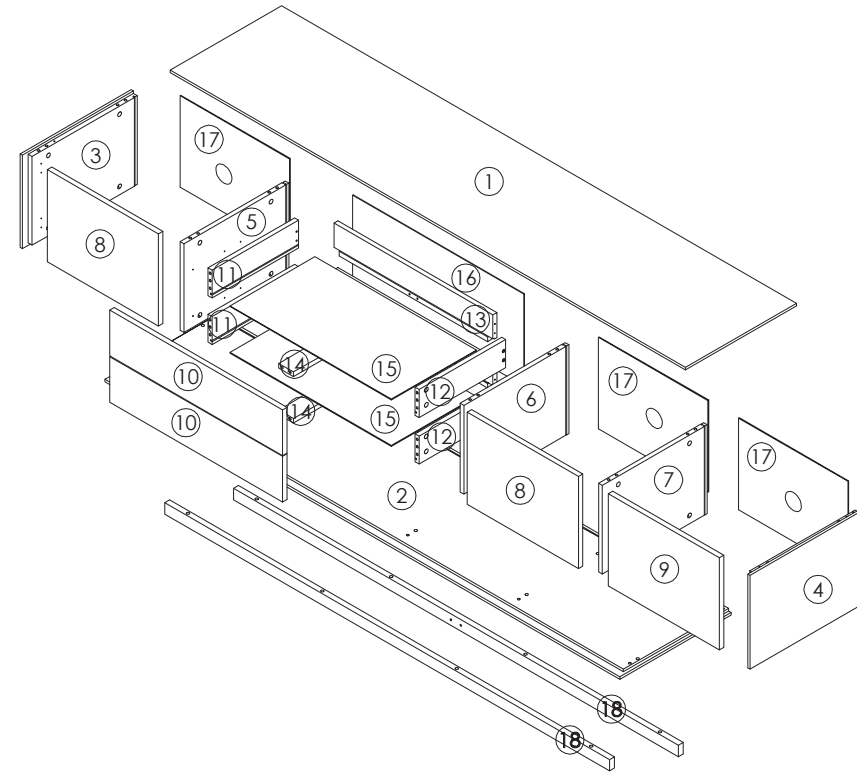

PLEASE NOTE: Check that you have received all components and hardware before assembling.

Assembly Instructions Media Stand

- | | | | | |
|---|--|---|---|---|
| 
A (24 pcs)
8x35mm | 
B (32 pcs)
15x12mm | 
C (32 pcs)
7x35mm | 
D (2 pcs)
350mm | 
E (1 pc)
4x21x57mm |
| 
F (3 pcs)
3x12mm | 
G (9 pcs)
3.5x12mm | 
H (8 pcs)
3x18mm | 
I (52 pcs)
4x15mm | 
J (16 pcs)
3.5x35mm |
| 
K (12 pcs)
6x20mm | 
L (8 pcs)
6x55mm | 
M (20 pcs)
6x10x2mm | 
N (20 pcs)
6x14x2mm | 
O (8 pcs) |

- | | | | | |
|--|--|---|---|--|
| 
P (3 pcs) | 
Q (3 pcs) | 
R (3 pcs) | 
S (6 pcs) | 
T (4 pcs) |
| 
U (2 pcs) | 
V (8 pcs)
20mm | 
W (12 pcs)
20mm | 
X (1 pc)
306x145x60mm | 
Y (2 pcs)
446x130x50mm |