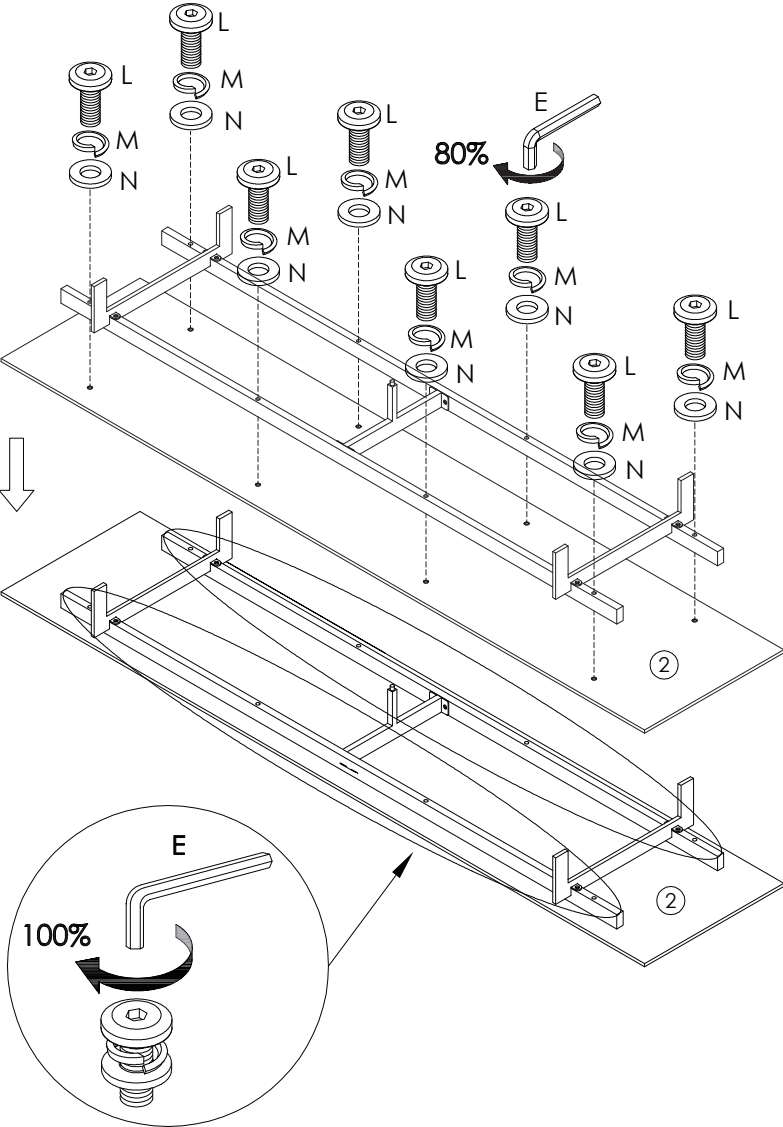

- | | | | | |
|--|--|---|---|--|
| 
P (3 pcs) | 
Q (3 pcs) | 
R (3 pcs) | 
S (6 pcs) | 
T (4 pcs) |
| 
U (2 pcs) | 
V (8 pcs)
20mm | 
W (12 pcs)
20mm | 
X (1 pc)
306x145x60mm | 
Y (2 pcs)
446x130x50mm |

During assembly, hand tighten screws only. When the screws are in place, tighten completely.

PLEASE NOTE: Check that you have received all components and hardware before assembling.

Assembly Instructions Media Stand

1

2

During assembly, hand tighten screws only. When the screws are in place, tighten completely.

PLEASE NOTE: Check that you have received all components and hardware before assembling.

Assembly Instructions Media Stand

3

4

During assembly, hand tighten screws only. When the screws are in place, tighten completely.

PLEASE NOTE: Check that you have received all components and hardware before assembling. |

Assembly Instructions Media Stand