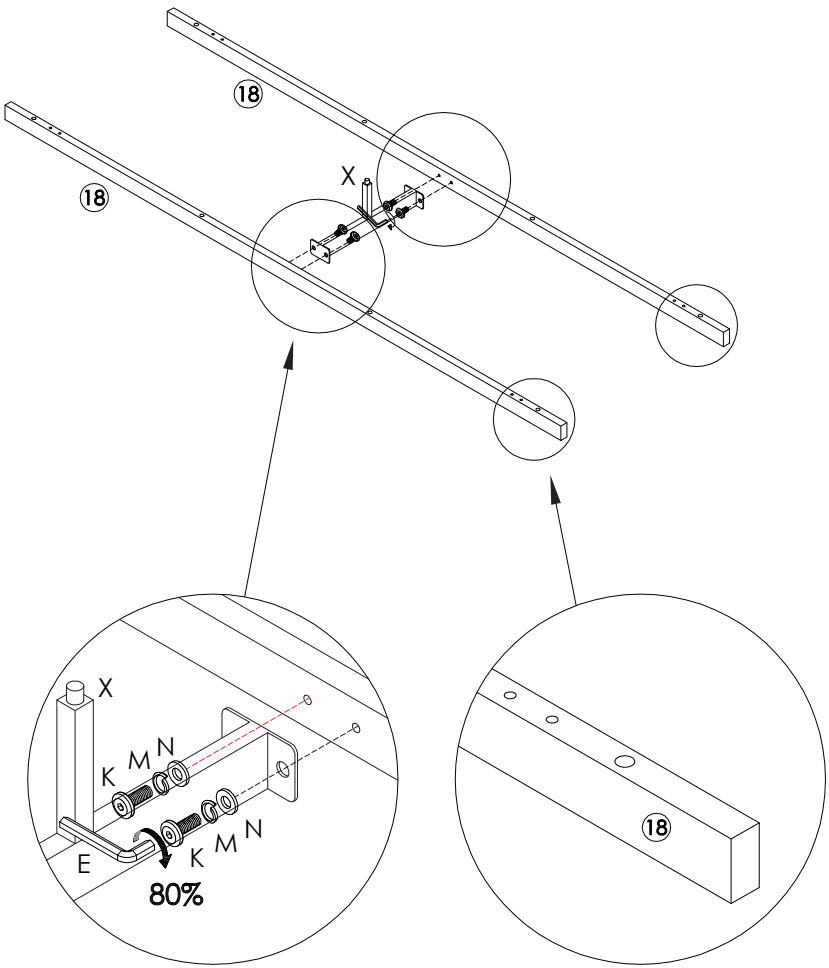

PLEASE NOTE: Check that you have received all components and hardware before assembling.

Assembly Instructions Media Stand

1

2