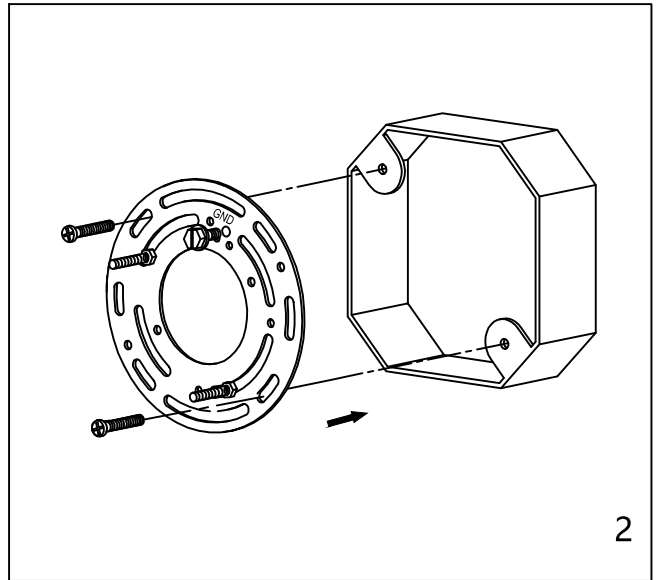

CAUTION - All glass is fragile, use care when handling Glass component(s) and or Lamp(S).

CANOPY MOUNTING & WIRE CONNECTION ASSEMBLY STEPS:

1. E, J ———— ● C
2. F ———— ● E
3. C, I ———— ● M
4. K, L ———— ● H
5. A, D ———— ● E

K, L (Wire and Mounting Box Not Included)

- 3PCS
- 2PCS
- 3PCS
- 2PCS
- EXTRA SPARE

NO	A	B	C	D	E	F	G	H	I
Part list									
QTY	1	9	1	2	2	2	3	3	2

FIXTURE ASSEMBLY STEPS :

1. O ———— ● A
2. B, G ———— ● A

O (Bulb Not Included)