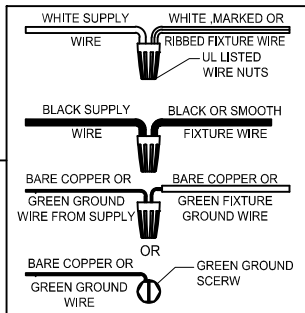

Assembly & Installation Instructions

CAUTION: Read instructions carefully and turn electricity off at main circuit breaker panel before beginning installation.

*****
WARNING - If any Special Control Devices are used with this Fixture, Follow the instructions Carefully to assure full compliance with N.E.C. requirements. If there are any questions, contact a Qualified Electrical Contractor.

WARNING - This product contains chemicals known to the State of California to cause cancer, birth defects and /or other reproductive harm. Thoroughly wash hands after installing, handling, cleaning, or otherwise touching this product

CAUTION - All glass is fragile, use care when handling Glass component(s) and or Lamp(S).

CANOPY MOUNTING & WIRE CONNECTION ASSEMBLY STEPS:

1. E, J ———— ● C
2. F ———— ● E
3. C, I ———— ● M
4. K, L ———— ● H
5. A, D ———— ● E

K, L (Wire and Mounting Box Not Included)