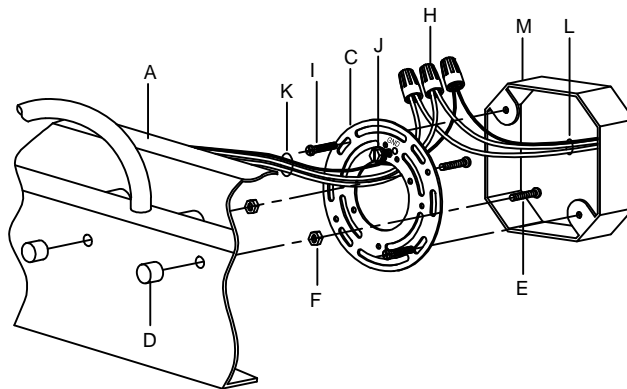

Assembly & Installation Instructions

CAUTION: Read instructions carefully and turn electricity off at main circuit breaker panel before beginning installation.

*****
WARNING - If any Special Control Devices are used with this Fixture, Follow the instructions Carefully to assure full compliance with N.E.C. requirements. If there are any questions, contact a Qualified Electrical Contractor.

WARNING - This product contains chemicals known to the State of California to cause cancer, birth defects and /or other reproductive harm. Thoroughly wash hands after installing, handling, cleaning, or otherwise touching this product

CAUTION - All glass is fragile, use care when handling Glass component(s) and or Lamp(S).

CANOPY MOUNTING & WIRE CONNECTION ASSEMBLY STEPS:

1. E, J ———— ● C
2. F ———— ● E
3. C, I ———— ● M
4. K, L ———— ● H
5. A, D ———— ● E

K, L (Wire and Mounting Box Not Included)