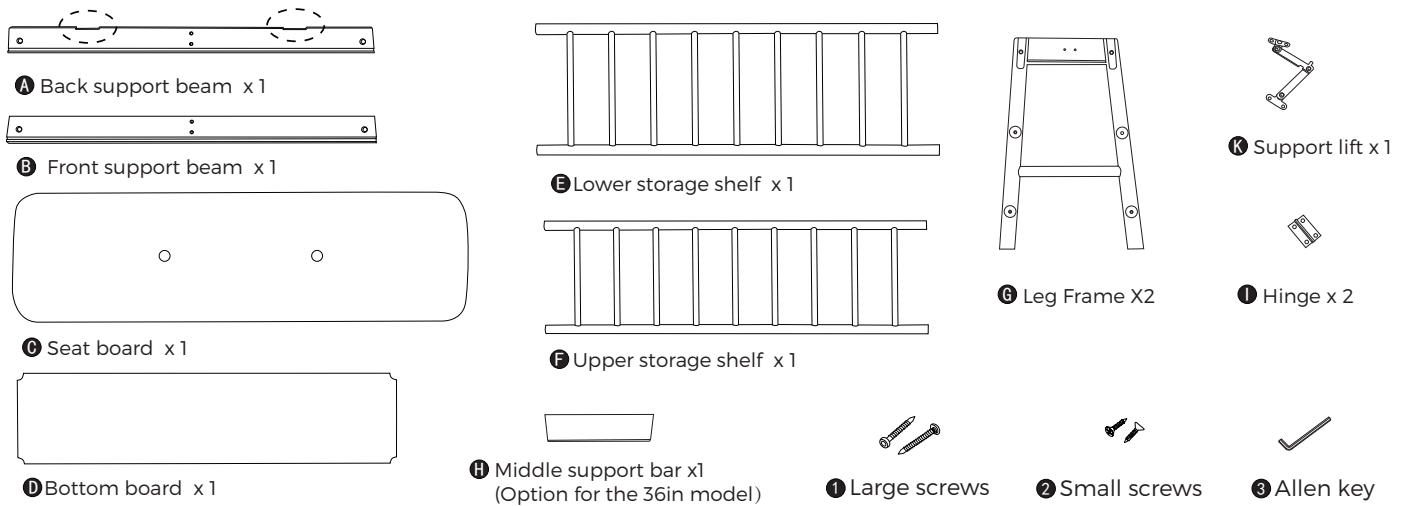

Installation & Assembly

28/36in

Caution: Please take the protection for the hand before installation. Wear the gloves and be aware of the burrs or sharp edges of the panel.

Accessories table

Installation diagram (Tips: Do not fully tighten the screws until all of them are aligned properly with the holes.)