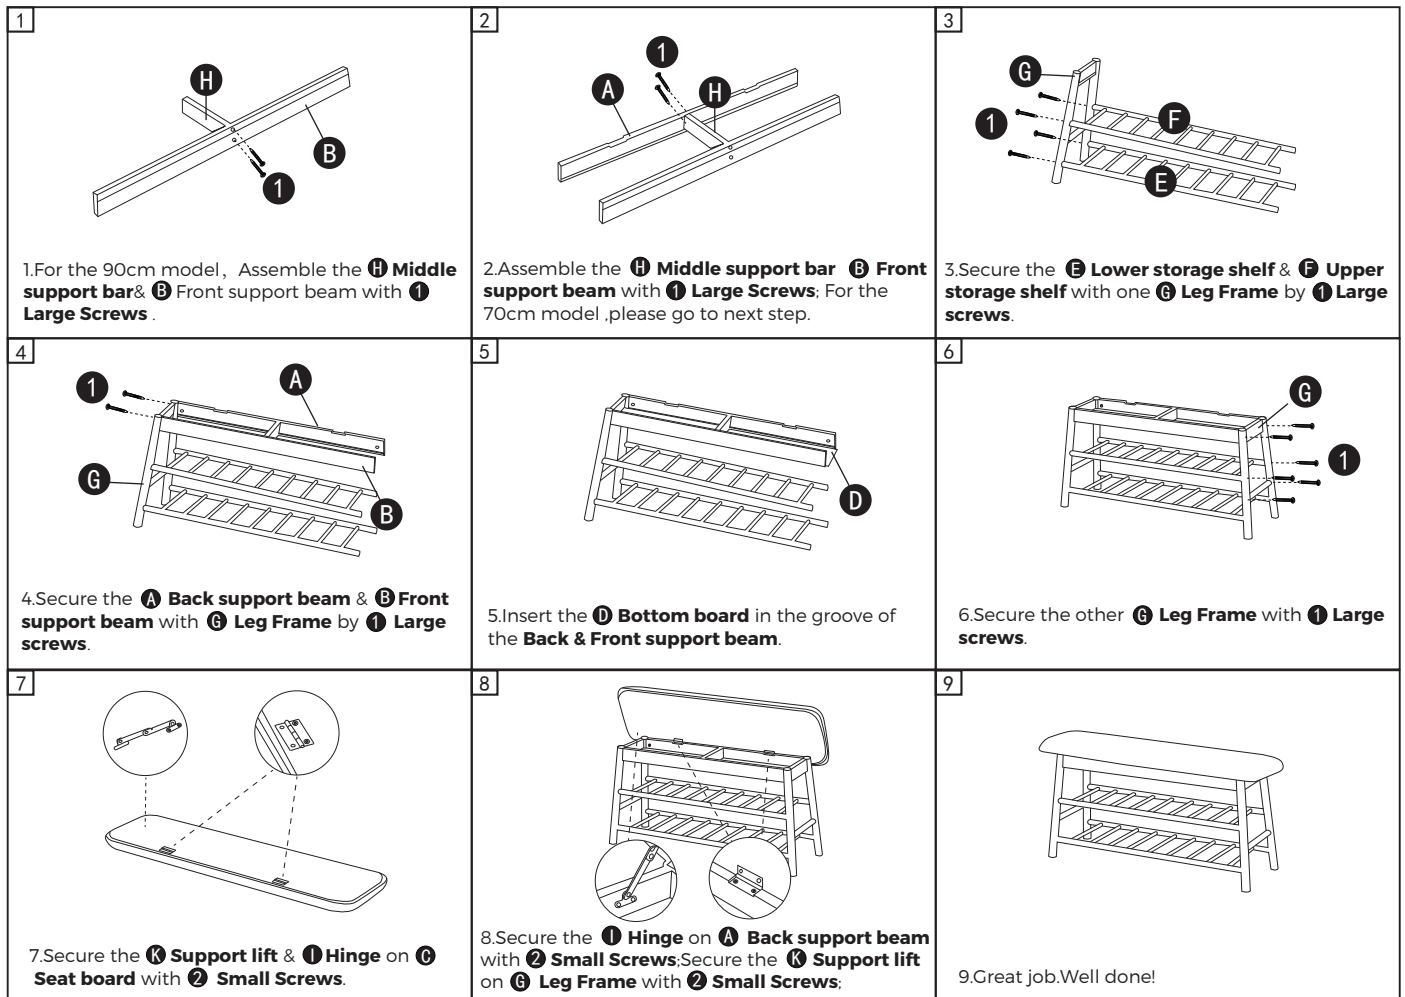

Installation & Assembly

28/36in

Caution: Please take the protection for the hand before installation. Wear the gloves and be aware of the burrs or sharp edges of the panel.

Accessories table

Installation diagram (Tips: Do not fully tighten the screws until all of them are aligned properly with the holes.)

Notice:

Recommend weight load: 100kg. Keep away from any hazardous contents. Do not jump on the bench, or it will cause injury and damage the product! Assembly must be done by adults. Check the product regularly for any damages.