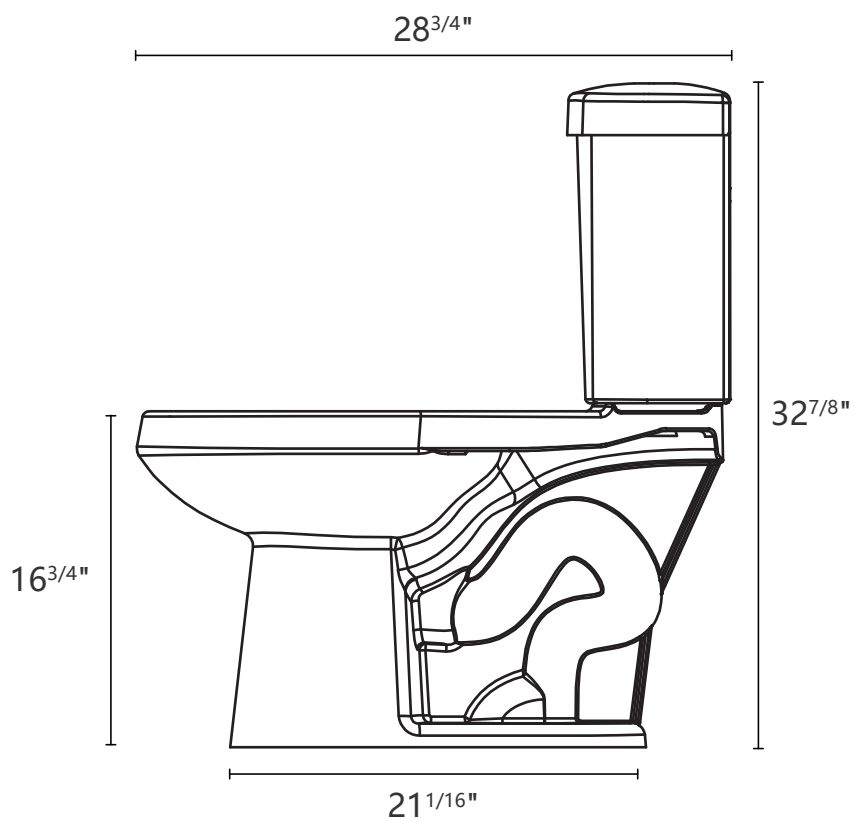

DIMENSION DETAILS

TWO-PIECE TOILET

PRODUCT
INSTRUCTION
VIDEO

GT68-T02

(F2468-T02)

PRODUCT SIZE

Front View

Top View

Side View