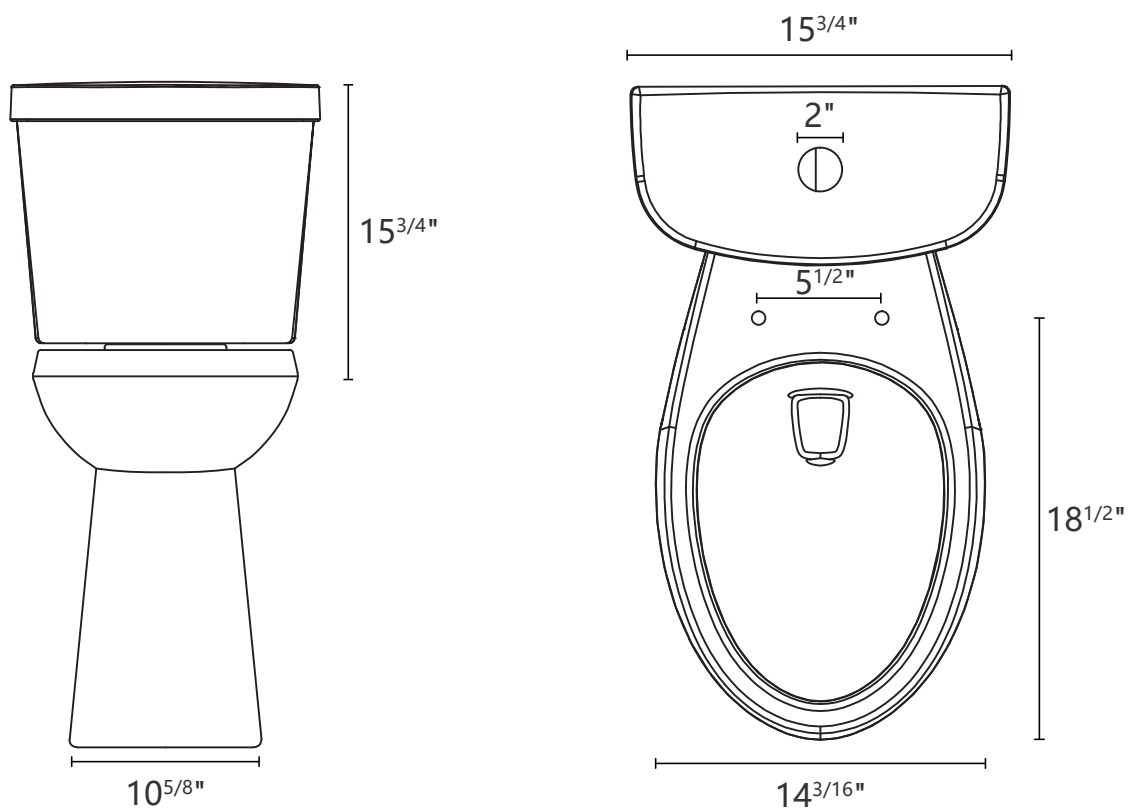

DIMENSION DETAILS

TWO-PIECE TOILET

PRODUCT
INSTRUCTION
VIDEO

GT68-T02

(F2468-T02)

PRODUCT SIZE

Front View

Top View

Side View