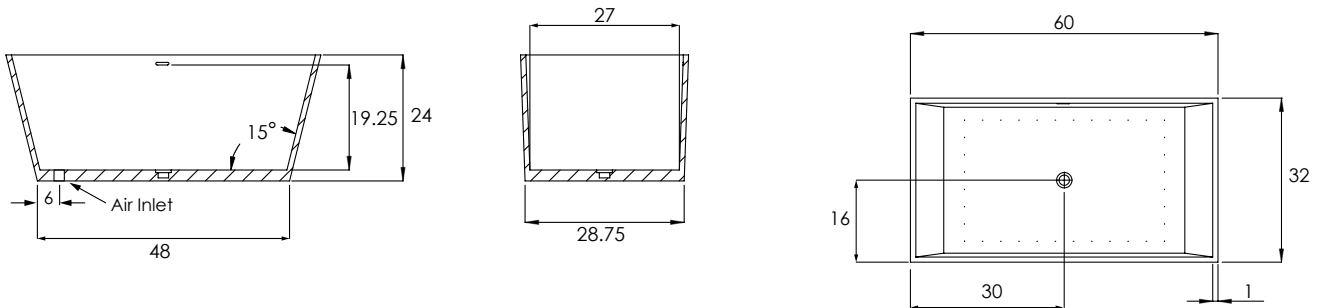

BELLEVUE 6032

SIZE
60.32.24

WATER CAPACITY
75 Gallons

WEIGHT
300 Pounds

INSTALLATION
Freestanding

BACK SLOPE
15°

MATERIAL
HydroLuxe SS™

MODEL	DESCRIPTION
BEL6032HTO	Tub Only
BEL6032HTA	Thermal Air (remote blower required)
HYDROLUXE SS™ COLORS	
Standard	Almond White Biscuit
Premium Colors	Black Carmine Red Concrete Grey Distant Blue Grey Beige Moss Green Orange Brown Pastel Violet Purple Violet Red Orange Sapphire Blue Signal Orange Stone Grey Tarpaulin Grey Terra Brown
DUAL COLOR OPTION	DUAL.COL.XXX-XXX
Group 1- White with any color added	
Group 2- two different colors	
FINISH	
Matte Finish	METRO.MAT
Polished Finish	METRO.POL
Matte Gloss Combination	METRO.TWOTONE
SURFACES (OUTSIDE ONLY)	Metallic: Polished Nickel (PN)