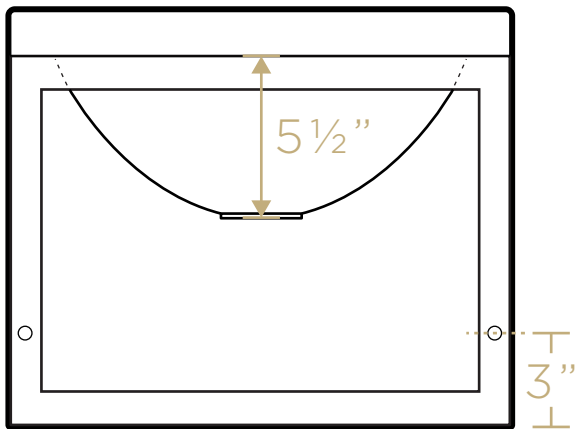

TOP

SIDE

BACK

MOUNTING BRACKET

10 lbs.