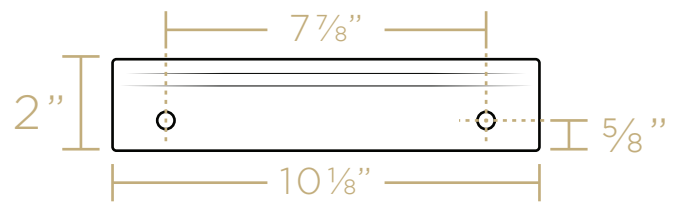

TOP

SIDE

BACK

MOUNTING BRACKET

10 lbs.