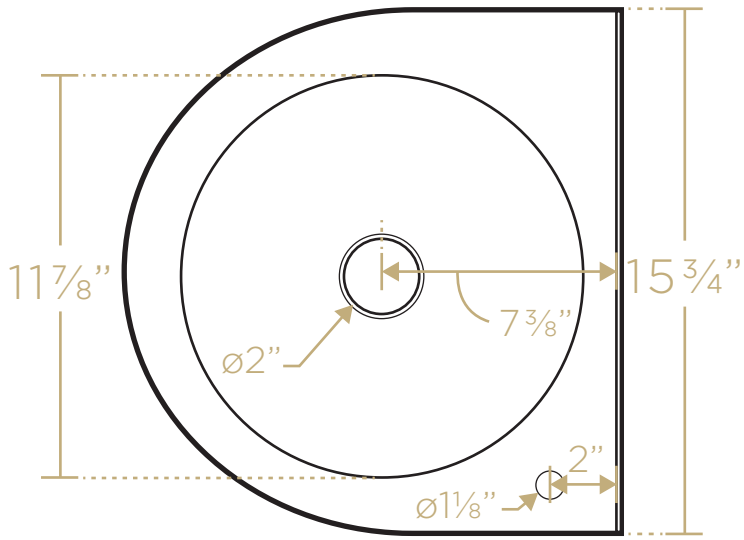

TOP

SIDE

BACK

MOUNTING BRACKET

10 lbs.