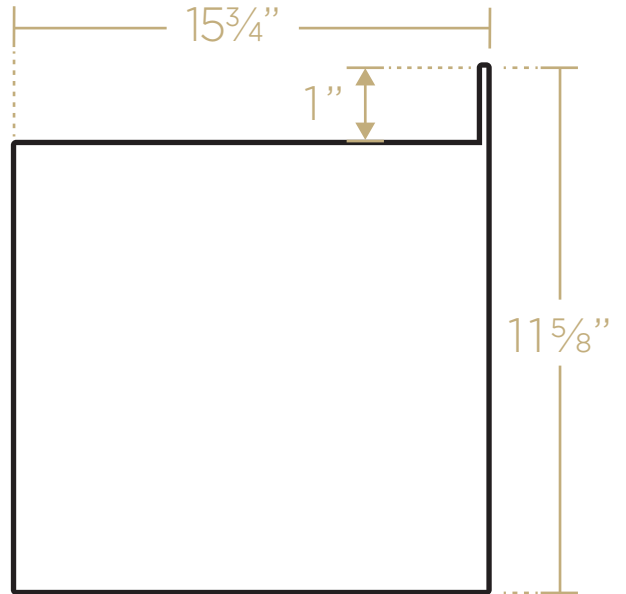

TOP

SIDE

BACK

MOUNTING BRACKET

10 lbs.