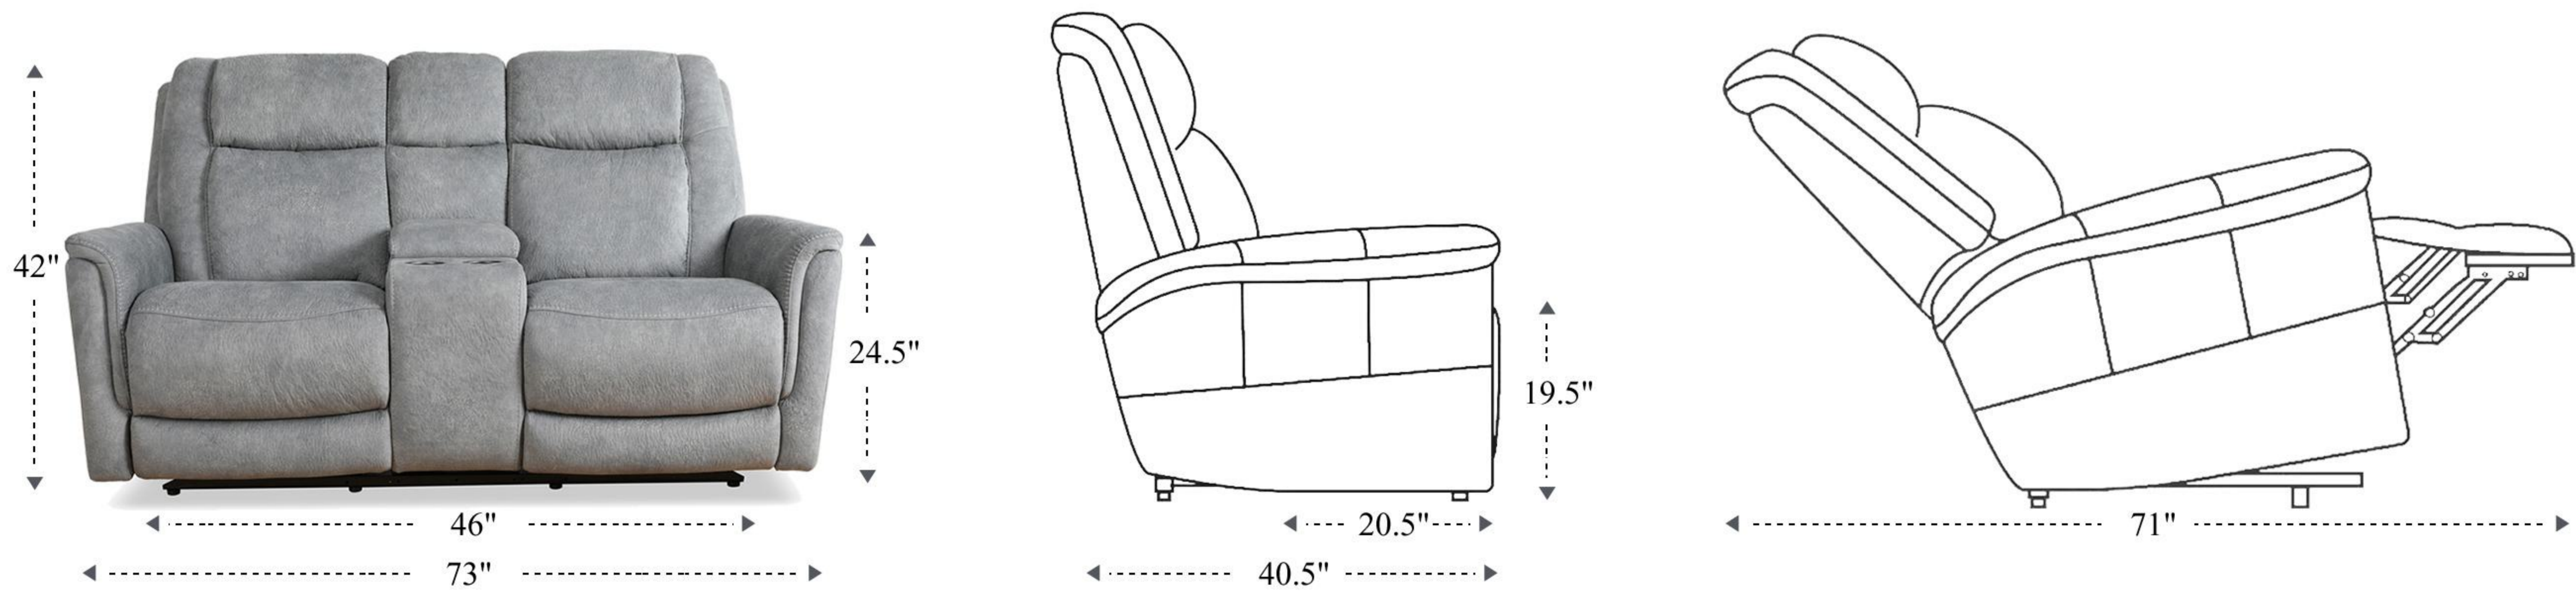

# Zero Gravity Power Reclining Console Loveseat

Overall Dimensions	73" x 40.5" x 42"
Overall Width	73"
Overall Depth	40.5"
Overall Height	42"
Overall Weight	230.1 lbs.
Fully Reclined	71"
Distance from Wall	7"
Back of Seat to end of Chaise	45"
Leg Height (Distance from Foot Rest to Floor in Full Recline)	23"
Head Height (Distance from Headrest to Floor in Full Recline)	27.5"

Seat Width	46"
Seat Depth	20.5"
Seat Height	19.5"
Arm Width	6.5"
Arm Depth	22.5"
Arm Height	24.5"
Back Width	66.5"
Back Height	26"
Headrest Extended from Back	5"