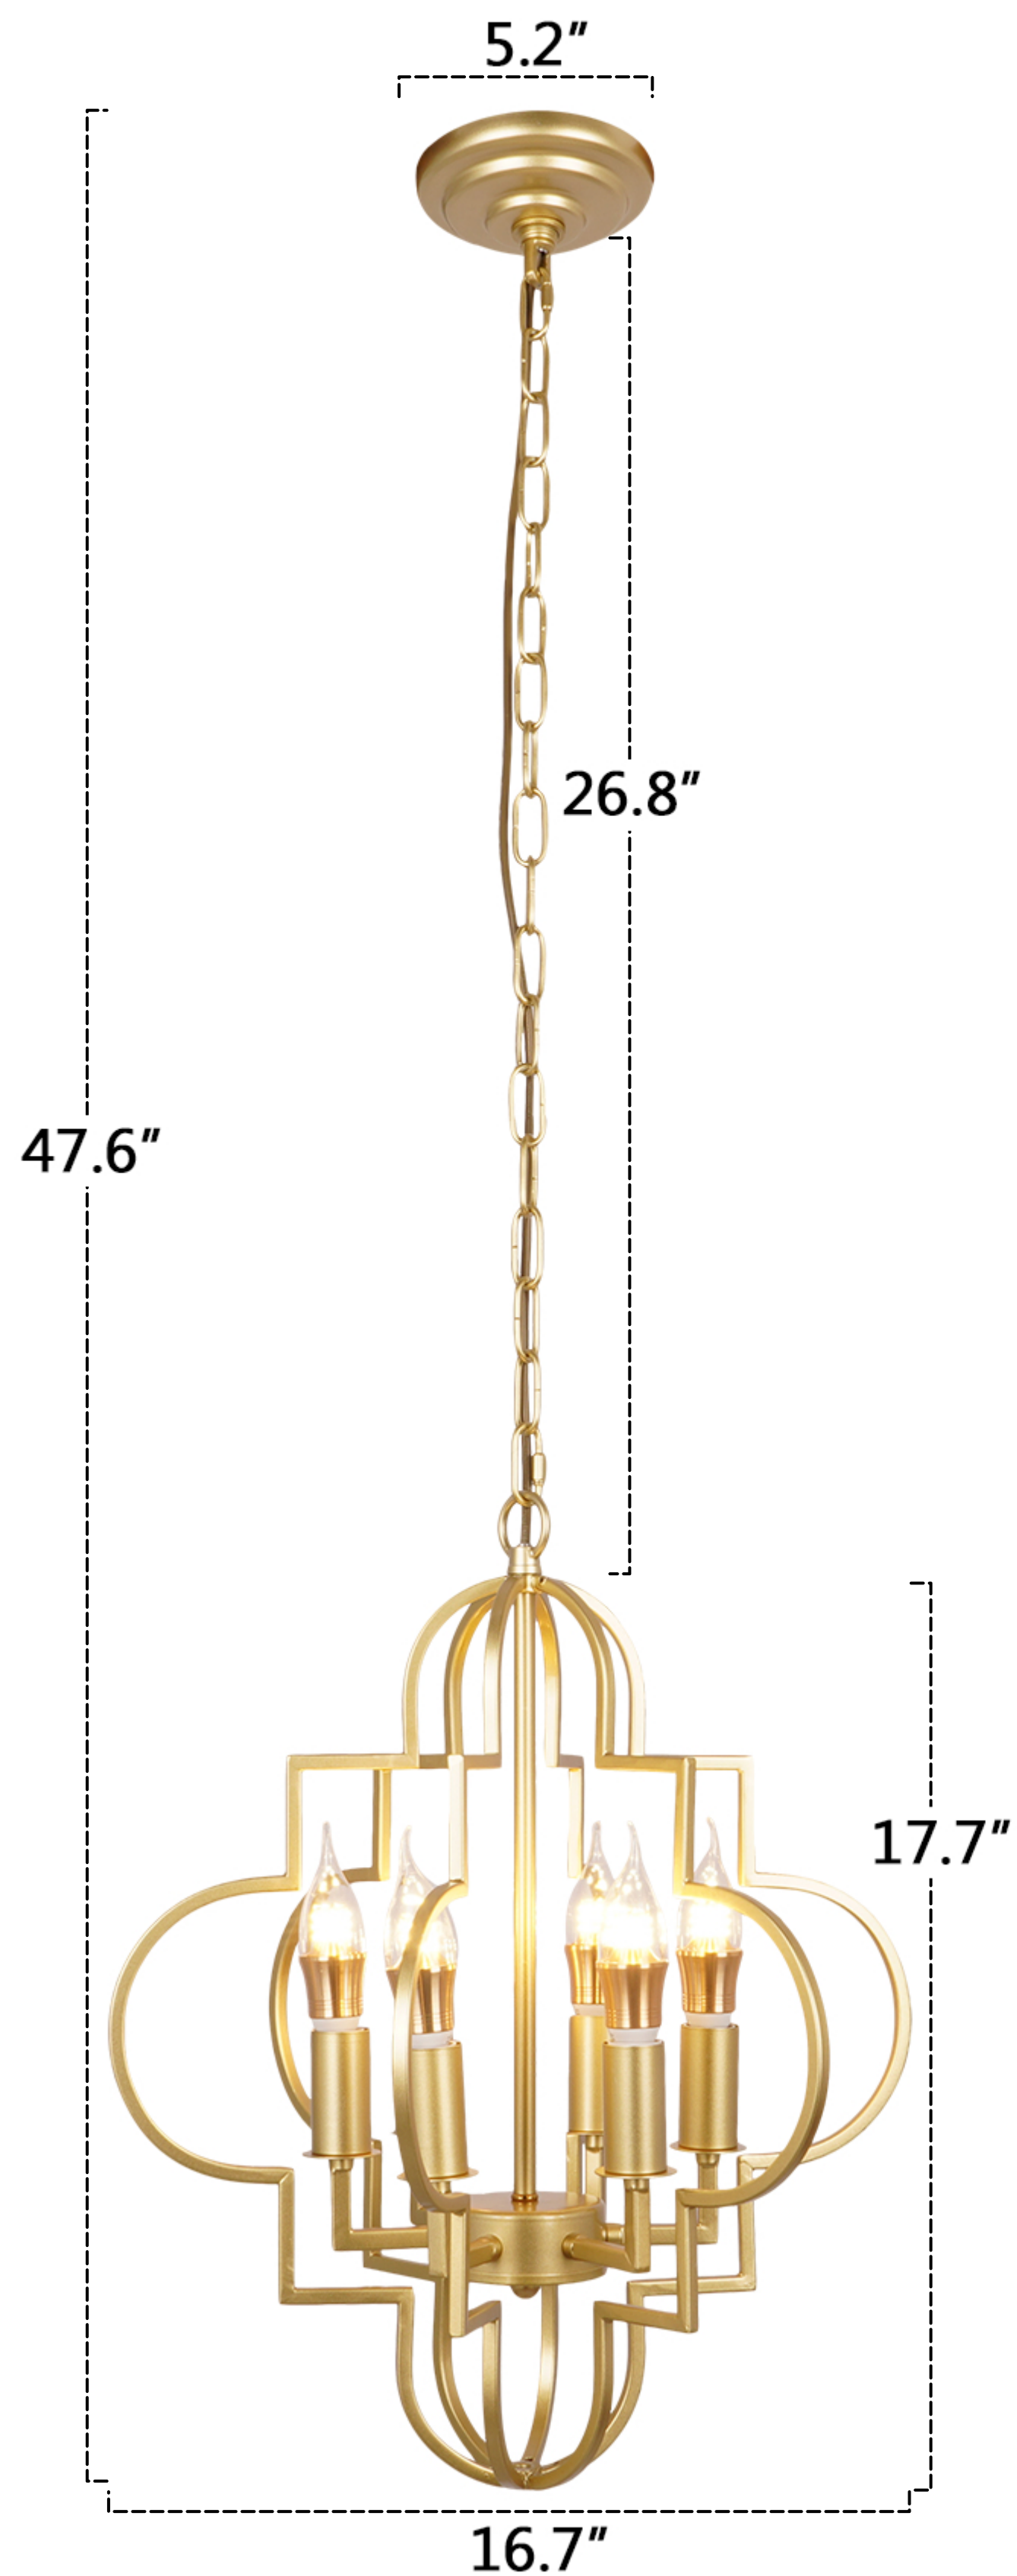

Product Size

E12 BASE*6

(INCLUDES WARM LIGHT SOURCE)

Material:Iron

Lamp Body Color:Copper Finish

Net Weight:7.7Lbs

Control Method:Wall Control

Voltage:110V

CAN WORK ON
VAULTED CEILING

CAN WORK ON
SLOPING CEILING

CAN WORK ON
FLAT CEILING