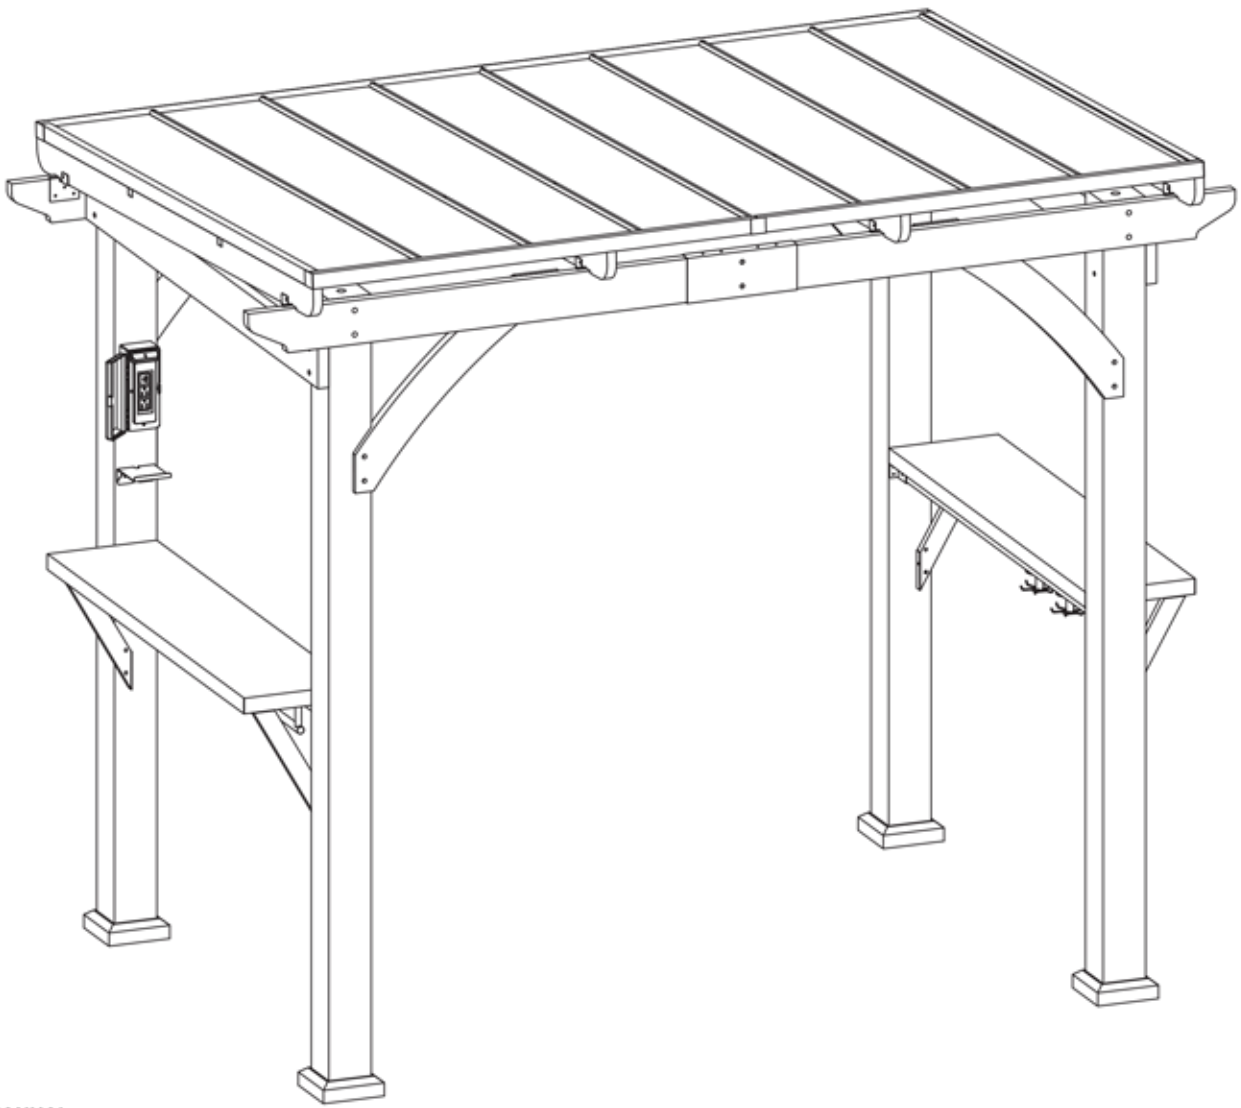

MODEL: IG10600122

OWNER'S MANUAL

The Fusion 6'x8' Cedar Wood Hardtop Grill Gazebo

TABLE OF CONTENTS

ASSEMBLY GUIDE.....02
USING YOUR PRODUCT.....04

May 10, 2024

QUESTIONS?

 **E-mail:** support@modernshade.org