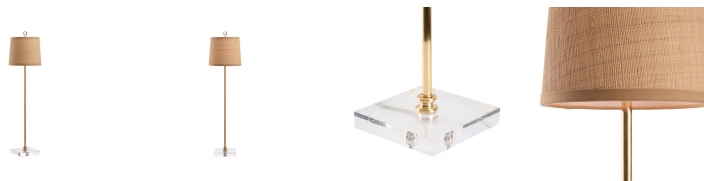

WILDWOOD CHELSEA HOUSE

70387 • Ana Buffet Lamp - Brass

31h x 6w x 6d
Brass
Polished Brass

This simple yet sophisticated gold floor lamp features a sleek, refined silhouette set on a clear acrylic base for a modern touch. Topped with a textured shade, it offers a subtle play of light and material, bringing understated elegance and sophistication.