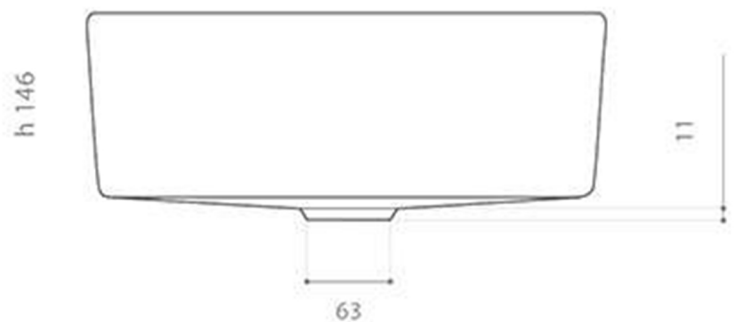

Atelier Vento

Model: Atelier Vento

Category: Bathroom Sink

Material: Crystal

Dimensions:

15.7" (L) x 15.7" (W) x 5.7" (D)

Description: Luxury bathroom sink in black and gold finish.

Ø 399

*Numbers are in millimeters