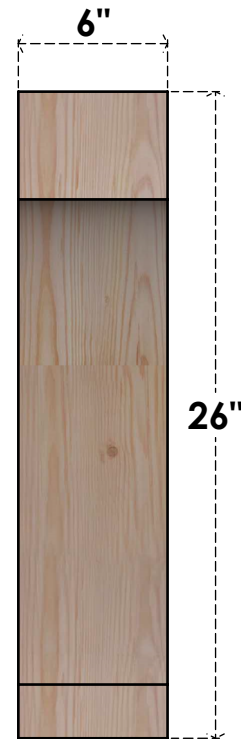

BRC06X14X26IMP00RDF

6"W X 14"D X 26"H IMPERIAL ROUGH SAWN BRACE, DOUGLAS FIR

SIDE

FRONT

EKENA MILLWORK
 2300 WEST MAIN ST.
 CLARKSVILLE, TX 75426
 TOLL FREE: 866-607-0453
 WWW.EKENAMILLWORK.COM

NOTES

1. INSTALLATION TO BE COMPLETED IN ACCORDANCE WITH MANUFACTURER'S SPECIFICATIONS.
2. DRAWING MAY NOT BE TO SCALE
3. THIS DRAWING IS INTENDED FOR DESIGN AND PLANNING PURPOSES ONLY.
4. ALL INFORMATION CONTAINED HEREIN WAS CURRENT AT THE TIME OF DEVELOPMENT BUT MUST BE REVIEWED AND APPROVED BY THE PRODUCT MANUFACTURER TO BE CONSIDERED ACCURATE.
5. PRODUCTS ARE NOT KILN DRIED. THIS ITEM IS UNIQUE AND WILL CONTAIN THE NATURAL VARIATIONS THAT THE WOOD SPECIES OFFERS. THIS MAY RESULT IN VARIATIONS UP TO 1/4"