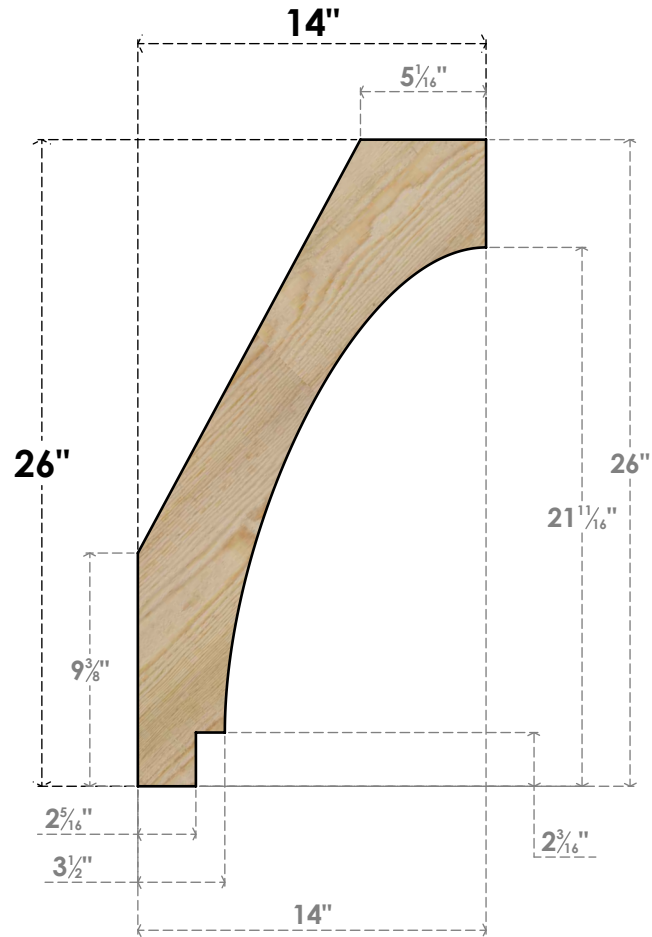

BRC06X14X26IMP00RDF

6"W X 14"D X 26"H IMPERIAL ROUGH SAWN BRACE, DOUGLAS FIR

SIDE

FRONT

EKENA MILLWORK
 2300 WEST MAIN ST.
 CLARKSVILLE, TX 75426
 TOLL FREE: 866-607-0453
 WWW.EKENAMILLWORK.COM

NOTES

1. INSTALLATION TO BE COMPLETED IN ACCORDANCE WITH MANUFACTURER'S SPECIFICATIONS.
2. DRAWING MAY NOT BE TO SCALE
3. THIS DRAWING IS INTENDED FOR DESIGN AND PLANNING PURPOSES ONLY.
4. ALL INFORMATION CONTAINED HEREIN WAS CURRENT AT THE TIME OF DEVELOPMENT BUT MUST BE REVIEWED AND APPROVED BY THE PRODUCT MANUFACTURER TO BE CONSIDERED ACCURATE.
5. PRODUCTS ARE NOT KILN DRIED. THIS ITEM IS UNIQUE AND WILL CONTAIN THE NATURAL VARIATIONS THAT THE WOOD SPECIES OFFERS. THIS MAY RESULT IN VARIATIONS UP TO 1/4"