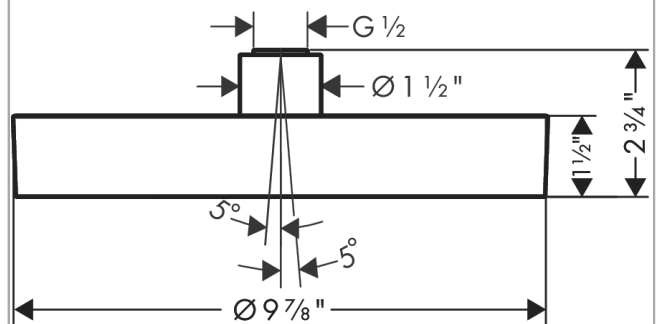

Rainfinity
Showerhead 250 1-Jet, 2.5 GPM
 Finishes : **chrome** Part no. : **26228001**

Description

Features

- shower head size: 250 mm
- Spray modes: PowderRain
- Spray face surface: graphite
- Flow: 2.5 GPM (9.5 L/Min)
- Showerhead removable for cleaning

Item details

List Price \$ 1,209.00

Technology

Design awards

reddot award 2019
best of the best

Compliance

Product image

Scale drawing

Rainfinity
Showerhead 250 1-Jet, 2.5 GPM
Finishes : **chrome** Part no. : **26228001**

Exploded drawing

Year of production: >04/20

Rainfinity

Showerhead 250 1-Jet, 2.5 GPM

Finishes : **chrome** Part no. : **26228001**