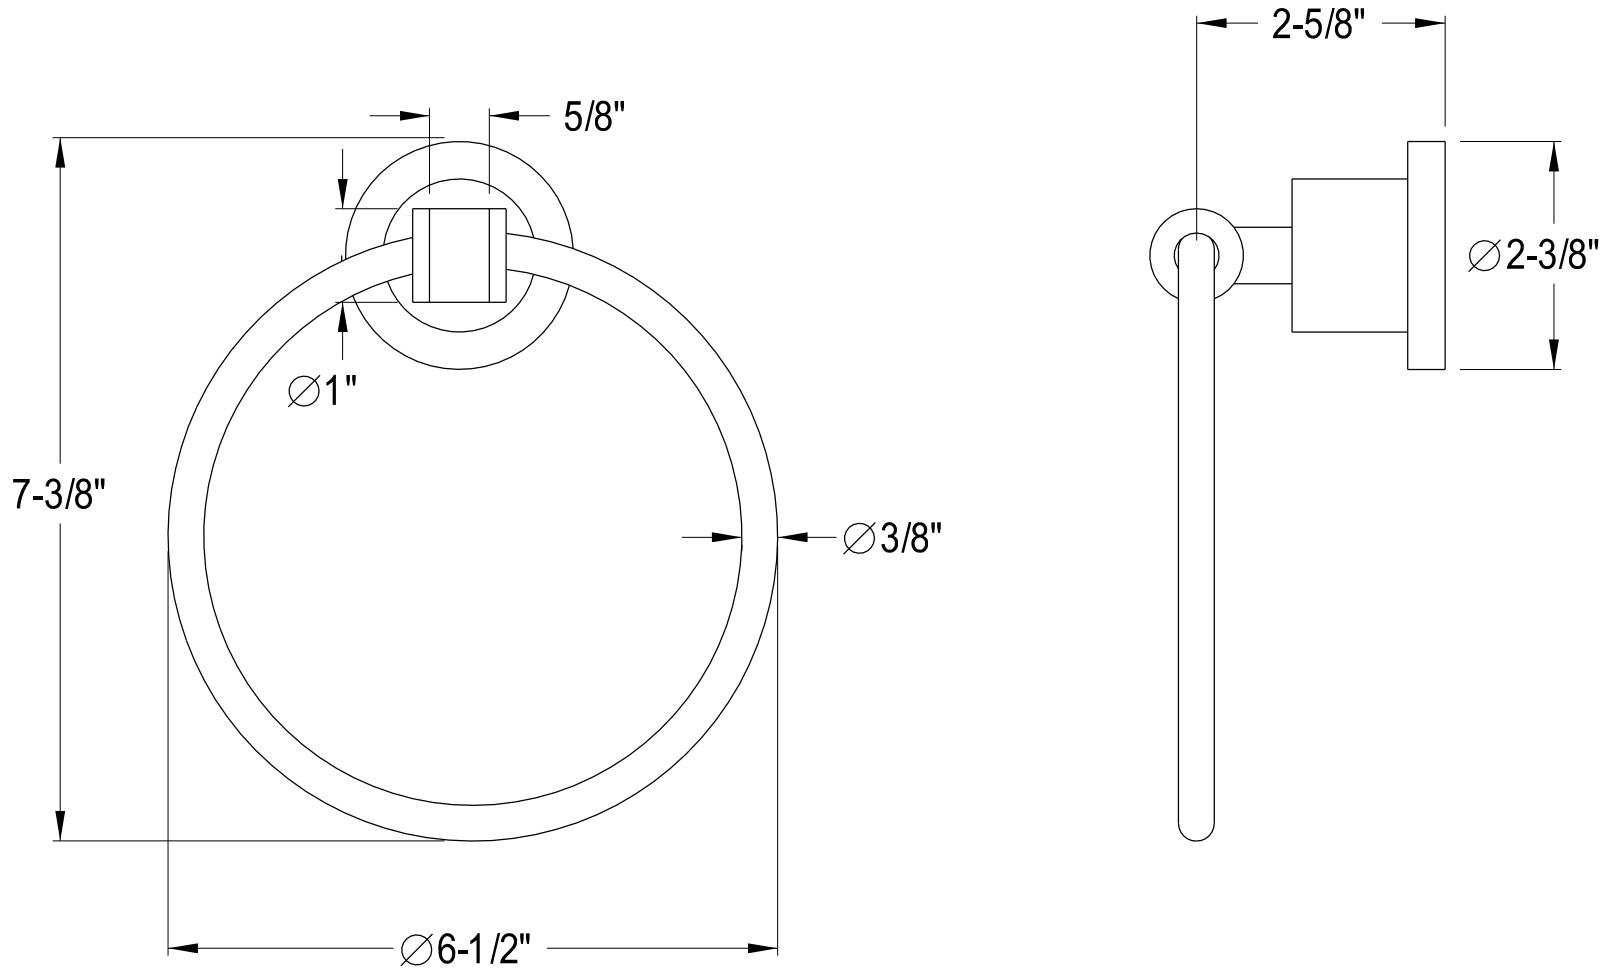

BA8213C, SN, BKDKL

24" Dual Towel Bar

BA8214C, SN, BKDKL

Towel Ring

BA8218C, SN, BKDKL

Toilet Paper Holder