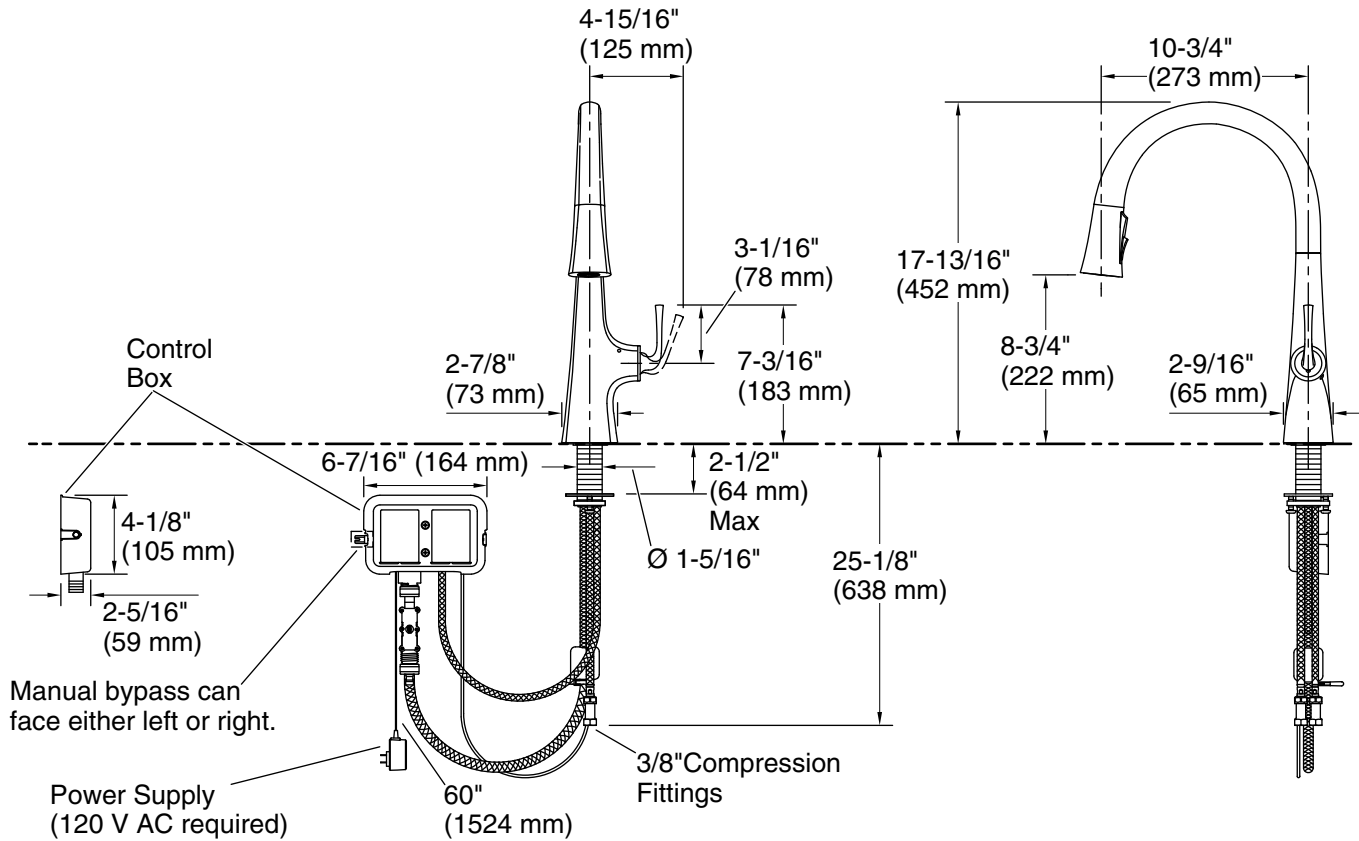

Technical Information

All product dimensions are nominal.

Power source: Plug - AC, not included

Drain included: No

Spout:

Spout reach: 10-3/4" (273 mm)

Notes

Install this product according to the installation instructions.