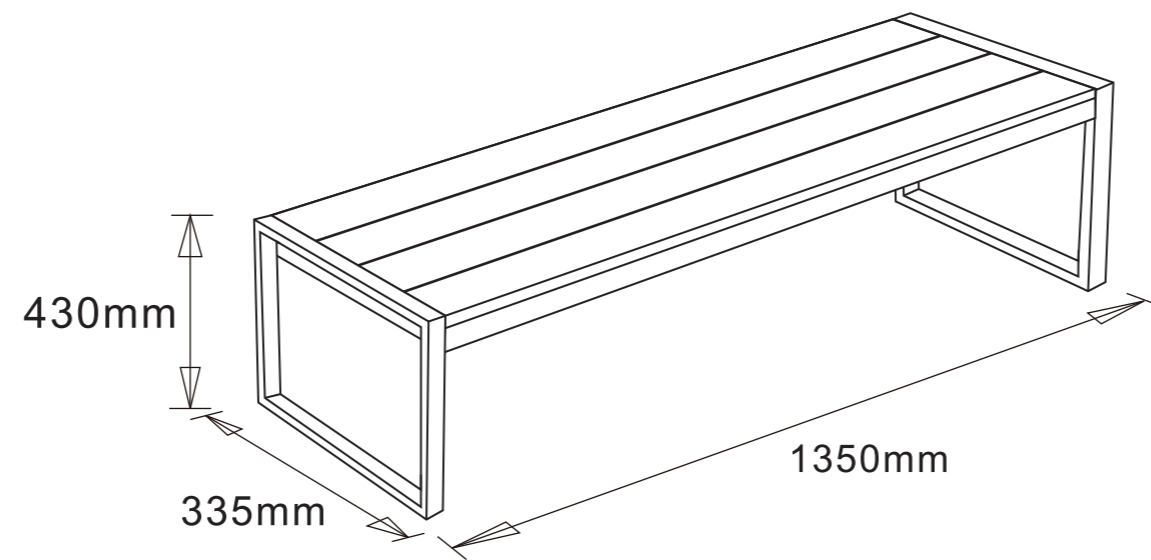

INSTALLATION INSTRUCTIONS

 M6x30 Ax4	 6mm Bx8	 M6 Cx4	 Dx1
 M6x15 Ex4	 EN 581		

BOX 1/1

① x2
350x420mm

② x1
350x1200mm

Fittings & Tools

80%

100%