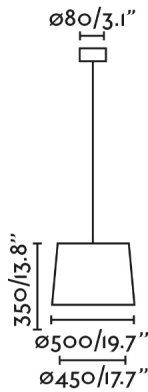

General characteristics

Fixation	Ceiling
voltage	120V
Hertz	60Hz
Cable length	0.02 ft
Max. Power	15W

Material

Body/Structure	Steel
Diffuser	Papyrus
Screen	Textile

Finish

Body/Structure	Matt Black
Screen	Black
Location	Dry locations only
US Certification	Fijas cETLus