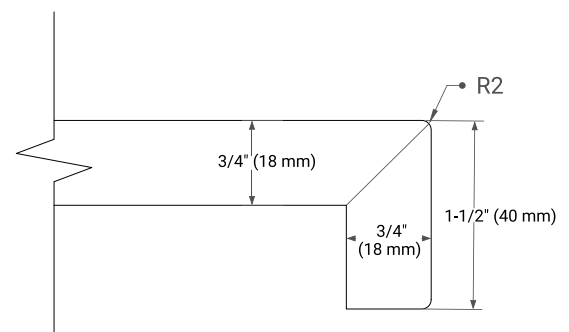

KELLY 60" DOUBLE SINK BASE CABINET

BASE CABINET DIMENSIONS

60" W x 21.5" D x 34.5" H

FEATURES

- Solid wood frame and Plywood
- Soft-close system
- Dovetail construction
- Stylish Slim Shaker Door
- Pull-out inside drawer
- Adjustable shelf

SIDE VIEW

PLAN VIEW

61" DOUBLE RECTANGLE SINK COUNTERTOP WITH 1.5" THICKNESS

ARIEL

OVERALL DIMENSIONS

61" W x 22" D x 1.5" H

COUNTERTOP OPTIONS

Carrara Marble

White Quartz

FEATURES

- Solid countertop with mitered edges & seams
- Undermount white rectangular sink
- Pre-drilled for 8" widespread faucet

INCLUDED

- Countertop
- Matching Backsplash
- Rectangle Sinks

COUNTERTOP PLAN VIEW

EDGE SIDE VIEW

THREE DIMENSIONAL COUNTERTOP VIEW