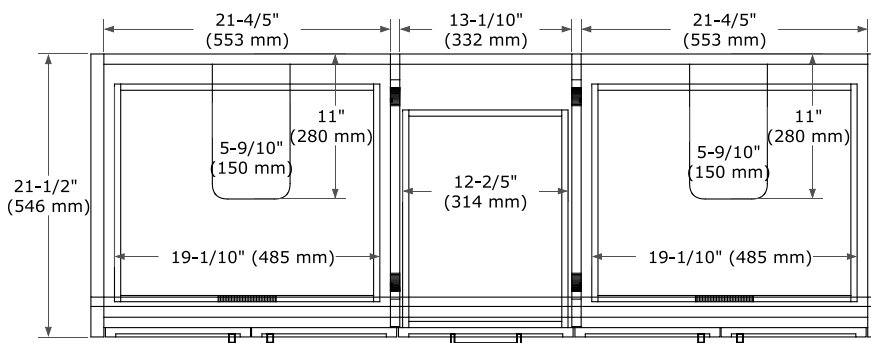

KELLY 60" DOUBLE SINK BASE CABINET

BASE CABINET DIMENSIONS

60" W x 21.5" D x 34.5" H

FEATURES

- Solid wood frame and Plywood
- Soft-close system
- Dovetail construction
- Stylish Slim Shaker Door
- Pull-out inside drawer
- Adjustable shelf

SIDE VIEW

PLAN VIEW

61" DOUBLE RECTANGLE SINK COUNTERTOP WITH 1.5" THICKNESS

ARIEL

OVERALL DIMENSIONS

61" W x 22" D x 1.5" H

COUNTERTOP OPTIONS

Carrara Marble

COUNTERTOP PLAN VIEW

EDGE SIDE VIEW

THREE DIMENSIONAL COUNTERTOP VIEW