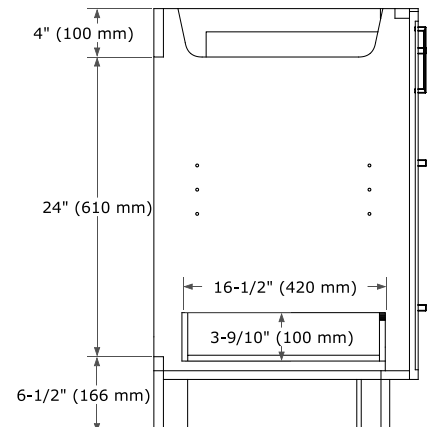

KELLY 60" DOUBLE SINK BASE CABINET

BASE CABINET DIMENSIONS

60" W x 21.5" D x 34.5" H

FEATURES

- Solid wood frame and Plywood
- Soft-close system
- Dovetail construction
- Stylish Slim Shaker Door
- Pull-out inside drawer
- Adjustable shelf

SIDE VIEW

PLAN VIEW

61" DOUBLE RECTANGLE SINK COUNTERTOP WITH 1.5" THICKNESS

ARIEL

OVERALL DIMENSIONS

61" W x 22" D x 1.5" H

COUNTERTOP OPTIONS

Carrara Marble

COUNTERTOP PLAN VIEW

EDGE SIDE VIEW

THREE DIMENSIONAL COUNTERTOP VIEW