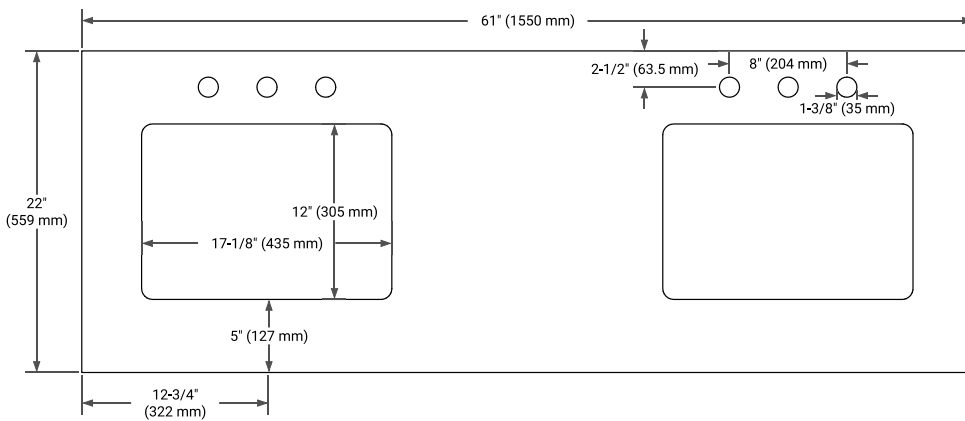

KELLY 60" DOUBLE SINK BASE CABINET

BASE CABINET DIMENSIONS

60" W x 21.5" D x 34.5" H

FEATURES

- Solid wood frame and Plywood
- Soft-close system
- Dovetail construction
- Stylish Slim Shaker Door
- Pull-out inside drawer
- Adjustable shelf

SIDE VIEW

PLAN VIEW

61" DOUBLE RECTANGLE SINK COUNTERTOP WITH 1.5" THICKNESS

ARIEL

OVERALL DIMENSIONS

61" W x 22" D x 1.5" H

COUNTERTOP OPTIONS

Carrara Marble

White Quartz

FEATURES

- Solid countertop with mitered edges & seams
- Undermount white rectangular sink
- Pre-drilled for 8" widespread faucet

INCLUDED

- Countertop
- Matching Backsplash
- Rectangle Sinks

COUNTERTOP PLAN VIEW

EDGE SIDE VIEW

THREE DIMENSIONAL COUNTERTOP VIEW