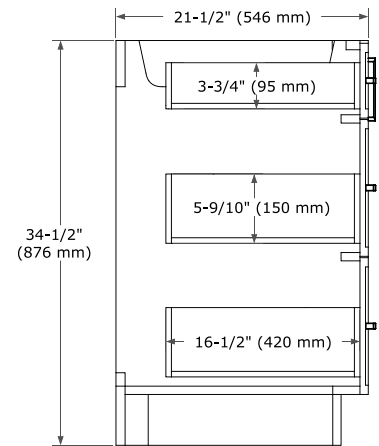

KELLY 60" DOUBLE SINK BASE CABINET

BASE CABINET DIMENSIONS

60" W x 21.5" D x 34.5" H

FEATURES

- Solid wood frame and Plywood
- Soft-close system
- Dovetail construction
- Stylish Slim Shaker Door
- Pull-out inside drawer
- Adjustable shelf

SIDE VIEW

PLAN VIEW

61" DOUBLE RECTANGLE SINK COUNTERTOP WITH 1.5" THICKNESS

ARIEL

OVERALL DIMENSIONS

61" W x 22" D x 1.5" H

COUNTERTOP OPTIONS

Carrara Marble

COUNTERTOP PLAN VIEW

EDGE SIDE VIEW

THREE DIMENSIONAL COUNTERTOP VIEW