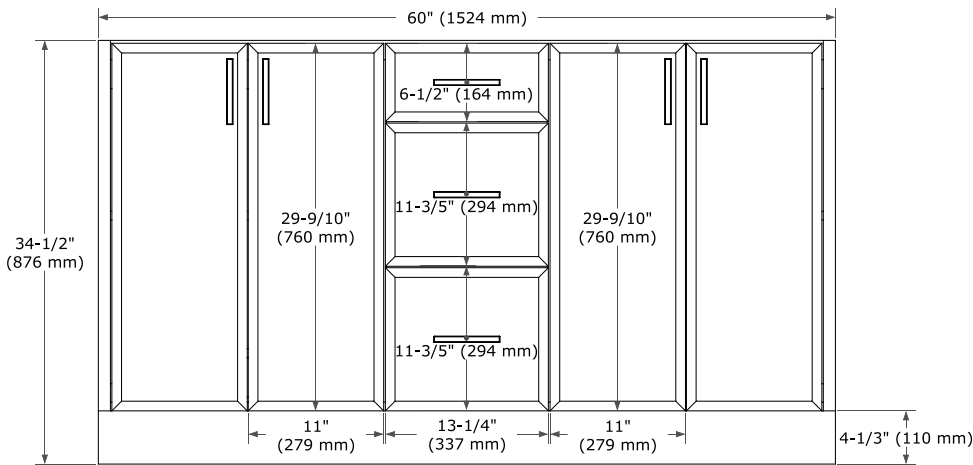

KELLY 60" DOUBLE SINK BASE CABINET

BASE CABINET DIMENSIONS

60" W x 21.5" D x 34.5" H

FEATURES

- Solid wood frame and Plywood
- Soft-close system
- Dovetail construction
- Stylish Slim Shaker Door
- Pull-out inside drawer
- Adjustable shelf

SIDE VIEW

PLAN VIEW

61" DOUBLE RECTANGLE SINK COUNTERTOP WITH 1.5" THICKNESS

ARIEL

OVERALL DIMENSIONS

61" W x 22" D x 1.5" H

COUNTERTOP OPTIONS

Carrara Marble

White Quartz

FEATURES

- Solid countertop with mitered edges & seams
- Undermount white rectangular sink
- Pre-drilled for 8" widespread faucet

INCLUDED

- Countertop
- Matching Backsplash
- Rectangle Sinks

COUNTERTOP PLAN VIEW

EDGE SIDE VIEW

THREE DIMENSIONAL COUNTERTOP VIEW