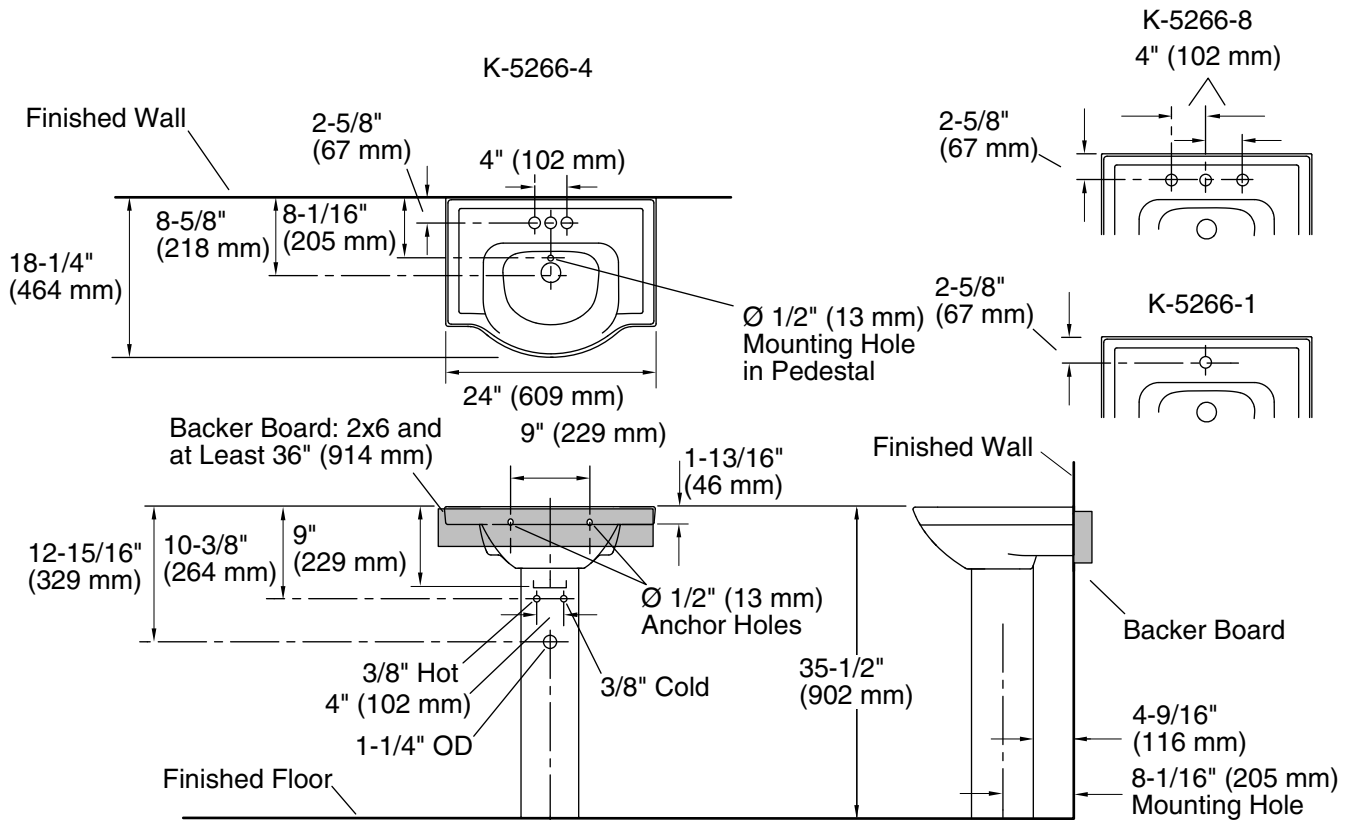

Features

- Ample side deck space for toiletries
- Single faucet hole
- Combination consists of the K-5248-1 basin and the K-5246 pedestal

Material

- Vitreous china

Installation

- Pedestal

Recommended Products/Accessories

	0	White
---	---	-------

Technical Information

All product dimensions are nominal.

Installation:	Pedestal
Bowl area:	Length: 14-7/8" (378 mm) Width: 12-5/8" (321 mm) Water depth: 4" (102 mm)
Number of deck holes:	1
Faucet hole(s):	1-3/8" (35 mm)
Drain hole:	1-3/4" (44 mm)