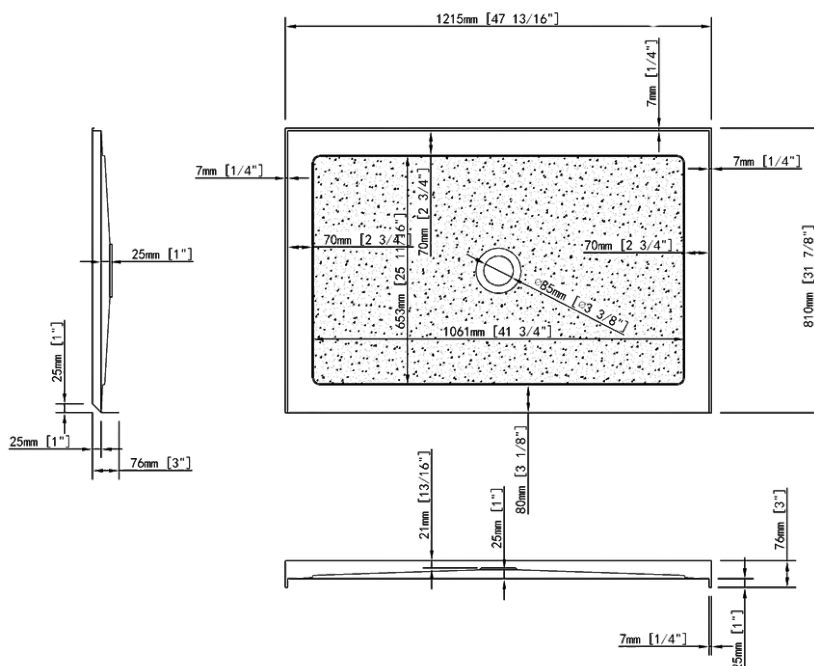

CONDRIS-SHOWERTRAY-4832-M

48" X 32" Shower Tray
GLOSSY WHITE

CONDRIS

SPECIFICATIONS

SHAPE

- Rectangular

MATERIAL

- Acrylic

DRAIN HOLE

- Middle

SIZE

- Length: 48" (1215mm), Width: 32" (810mm), Height: 3" (76mm)

WEIGHT

- Gross weight: 44 lbs. (20kg) Net weight: 37 lbs. (17kg)

DRAIN SET

- Drain is Not included

COMPLIANCE CERTIFICATIONS

Meets or Exceeds the Following Specifications:

- CSA B45.5-22/IAPMO Z124-2022
- cUPC

WARRANTY

• Most products or parts carry "Limited Warranties" against manufacturing defects as defined below. Please visit condrisbath.com for complete product and finish warranty.

For bulk purchase or check out other models
please contact:

Info@condrisbath.com