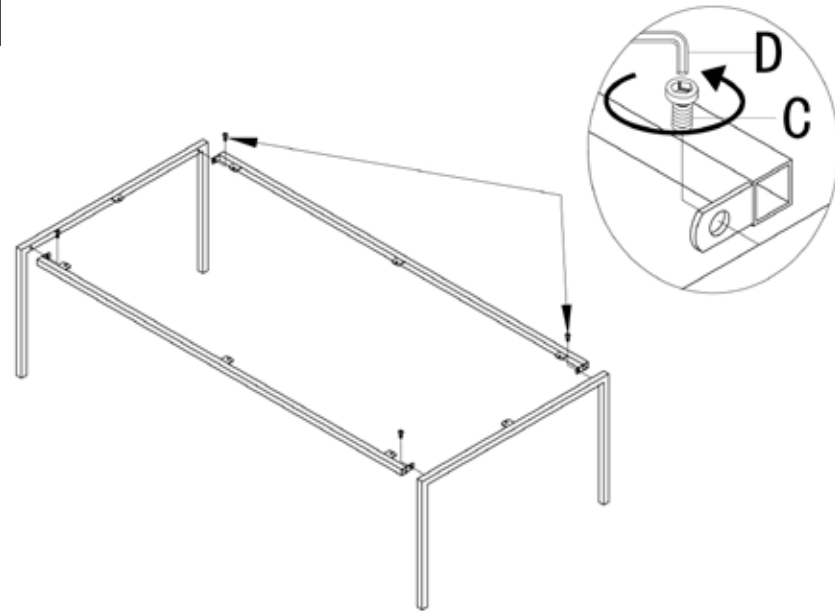

Assembly Instructions

Rectangular Coffee Table

1

2

A (4 pcs)  M6 X 35mm

B (8 pcs)  M6 x 20mm

C (4 pcs)  M6 x 10mm

D (1 pc)  M4mm

During assembly, hand tighten screws only. When all screws are in place, then tighten completely.