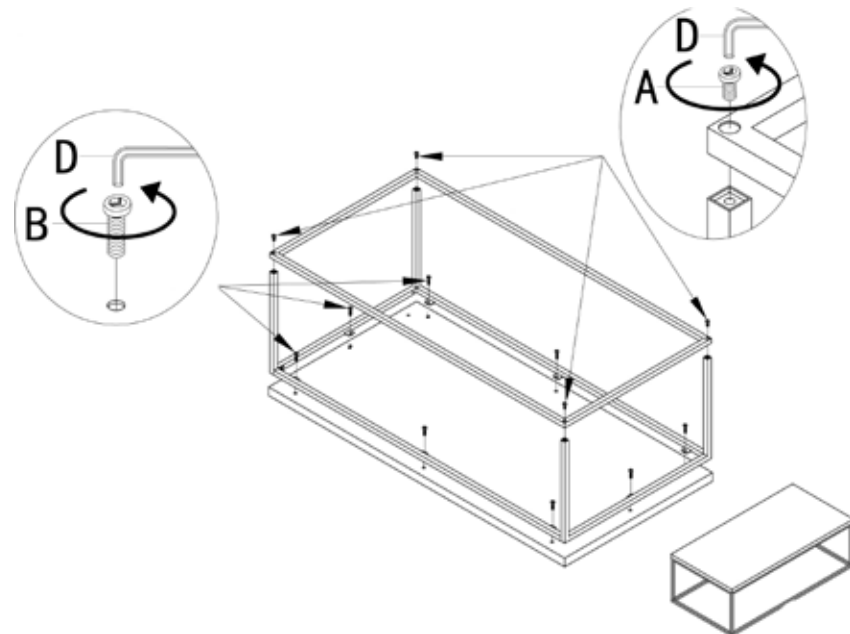

Assembly Instructions

Rectangular Coffee Table

1

2

A (4 pcs)  M6 X 35mm

B (8 pcs)  M6 x 20mm

C (4 pcs)  M6 x 10mm

D (1 pc)  M4mm

During assembly, hand tighten screws only. When all screws are in place, then tighten completely.