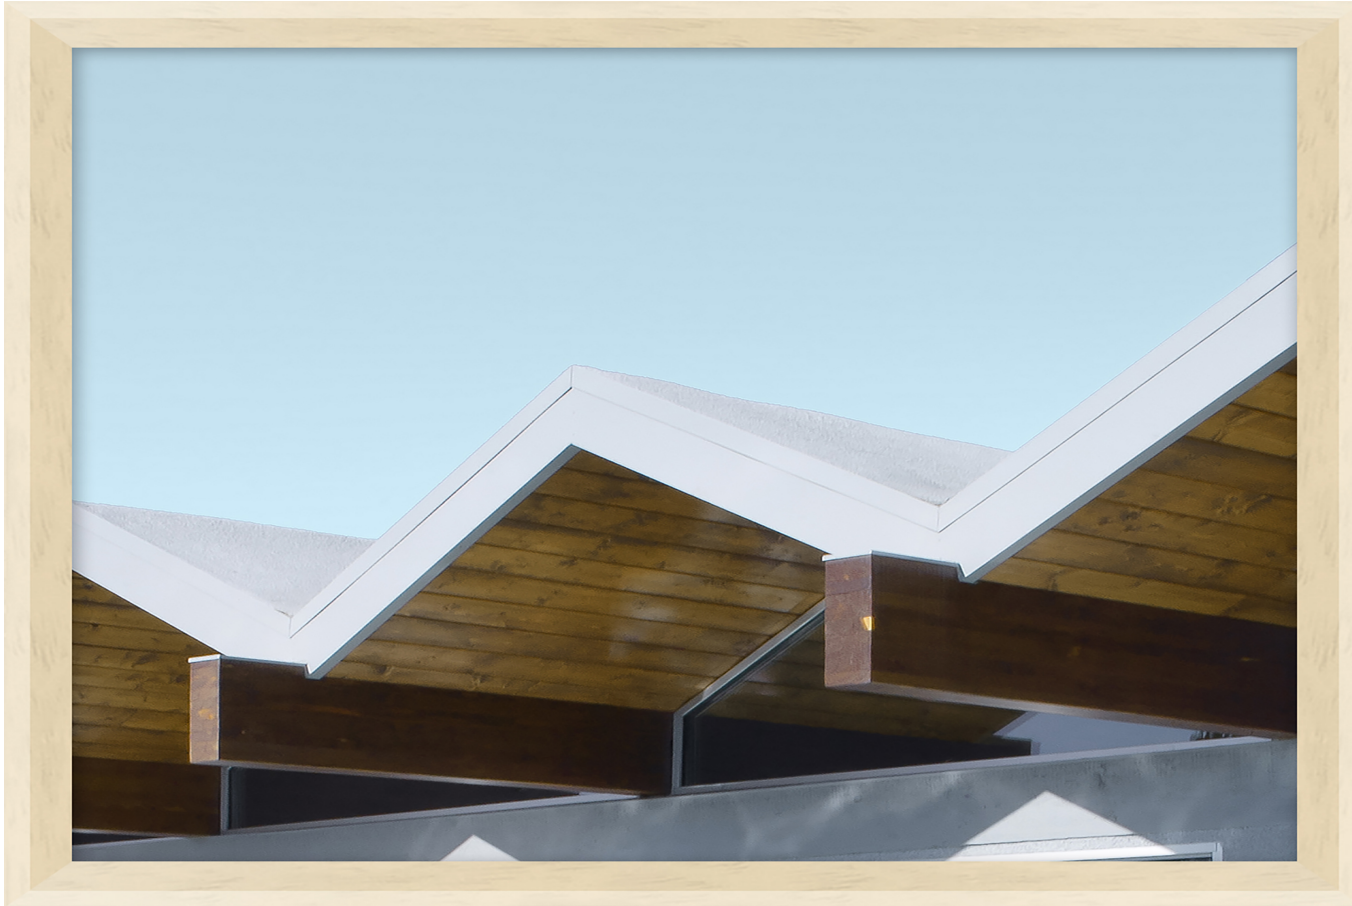

# WENDOVER ART GROUP

---

ITEM NUMBER : **CK0670**

TITLE : **Zig-Zag**

OUTWARD DIMENSION (W X H) : **21.25" x 25.25"**

FRAME (WIDTH X DEPTH) : **MC2418 | 0.88" x 1.63"**

FRAME FINISH : **Standard Frame**

**Pickled White**

DESCRIPTION :

**Giclee on Matte Paper, Straight Cut and Floated on Mat  
(Weighted)**